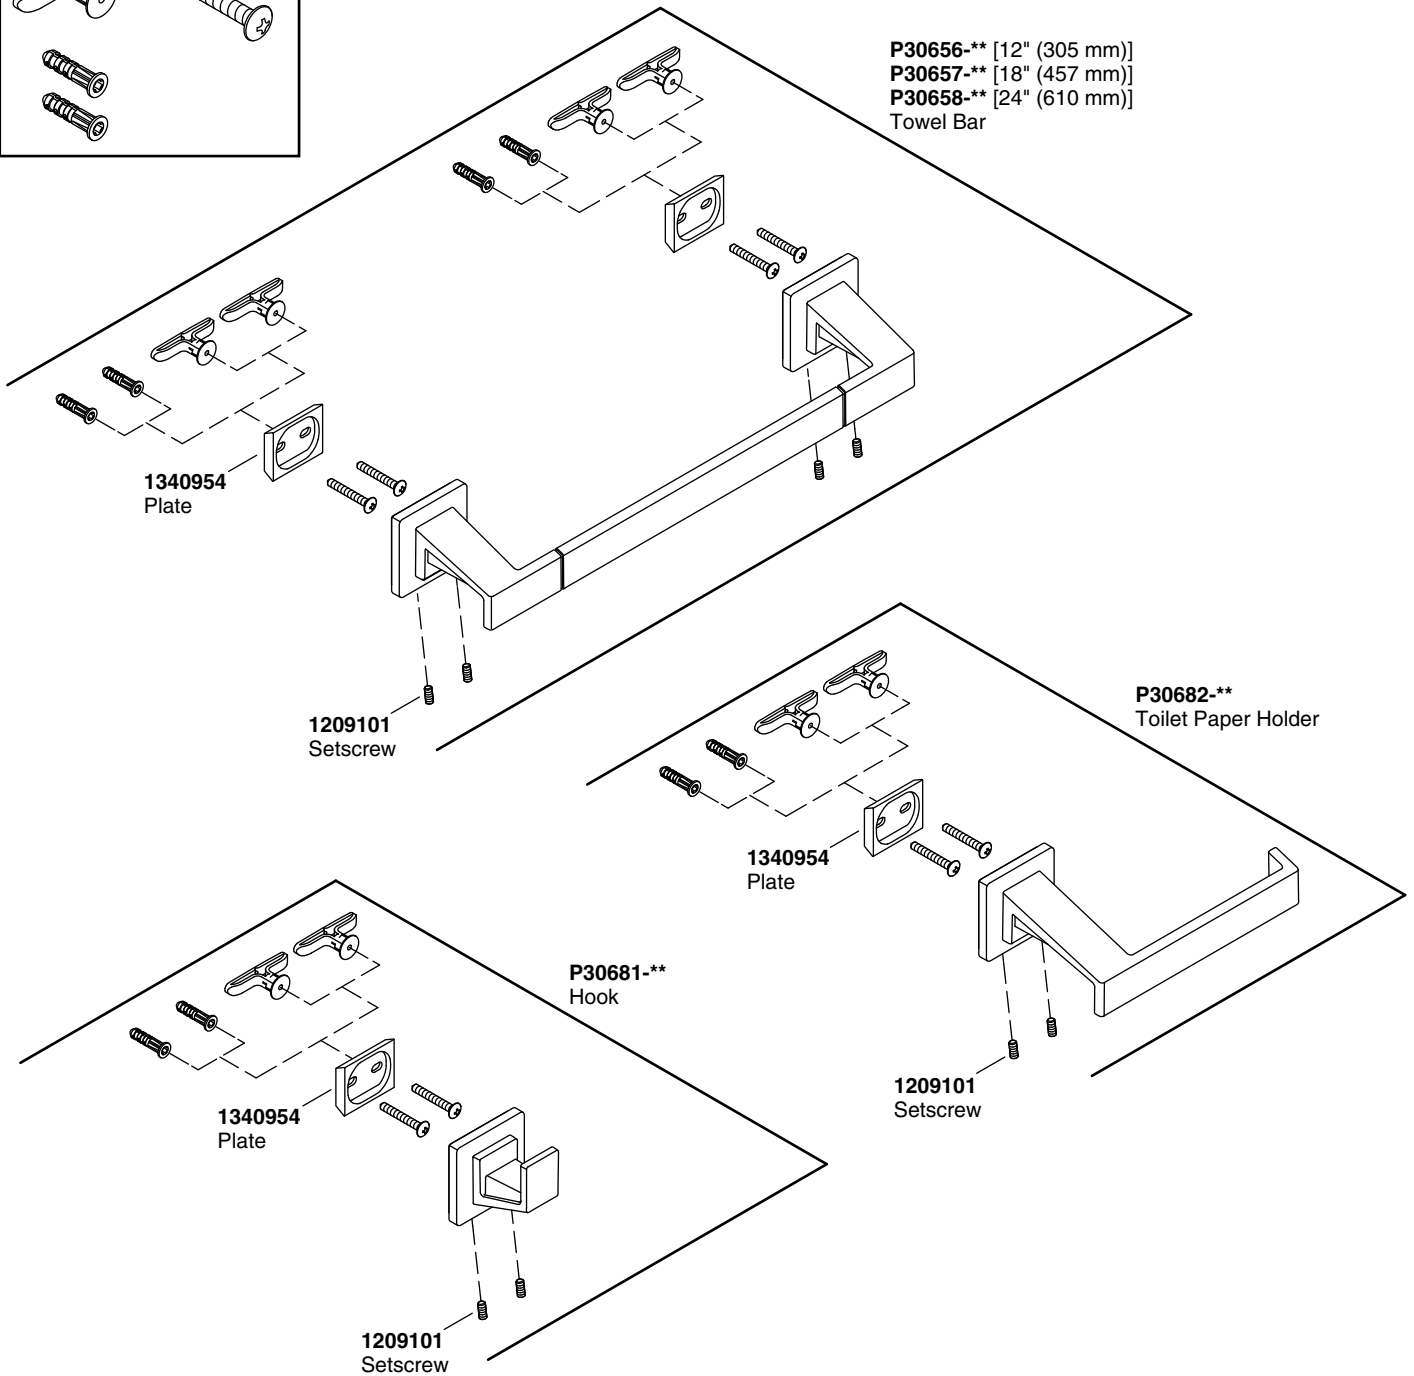

Service Parts

P30656
P30657
P30658
P30681
P30682

P30656-** [12" (305 mm)]
P30657-** [18" (457 mm)]
P30658-** [24" (610 mm)]
Towel Bar

**Finish/color code must be specified when ordering

We reserve the right to make revisions without notice in the design of products or in packaging unless this right has specifically been waived at the time the order is accepted.