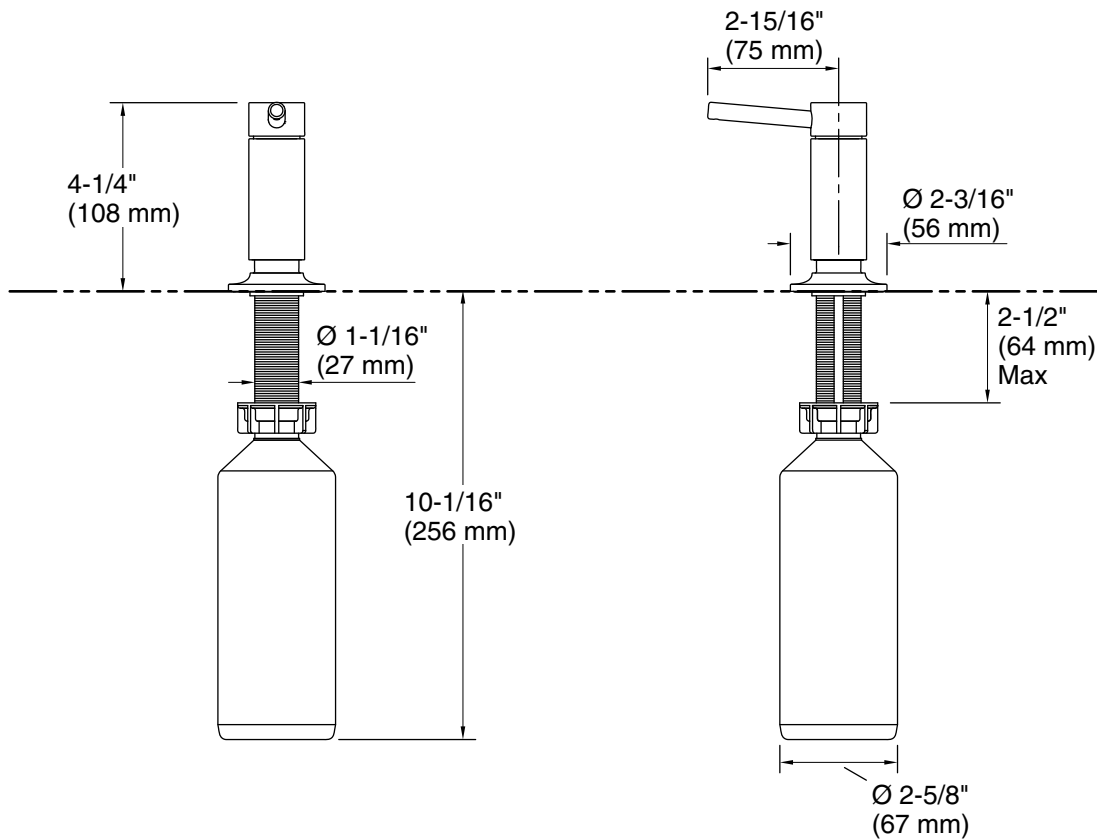

KALLISTA.

Juxtapose® by Mick De Giulio
Soap/Lotion Dispenser
P23180-2MB

Technical Information

All product dimensions are nominal.

Material: Brass

1-888-4-KALLISTA (1-888-452-5547)

Kallista reserves the right to make revisions without notice to product specifications.