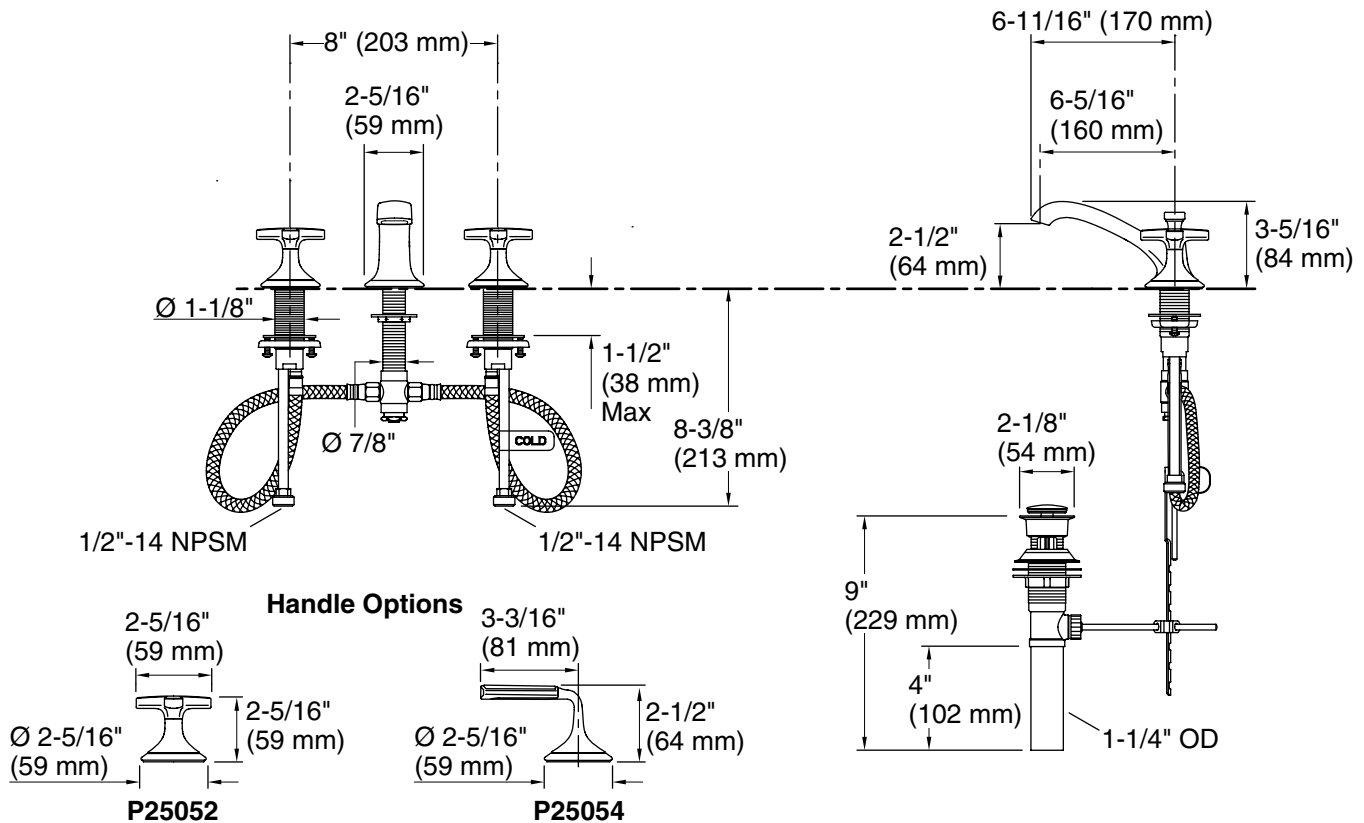

FEATURES

- Solid metal construction for durability and reliability
- Two-handle, widespread lavatory faucet for 8" (203 mm) - 16" (406 mm) centers
- Quarter-turn washerless ceramic disc valves
- 1.2 gal/min (4.5 l/min) maximum flow rate
- Includes drain
- Meets CalGreen requirements for lavatory faucets
- Available with fired enamel handle inserts
- Complements the Script collection

P25052,
P25054

* Compliant when installed to the specific requirement of this regulation

SPECIFIED MODEL				
Model	Description	Finishes		
P25052-CBR	Script Sink Faucet, Low Spout, Enamel Celeste Blue Ripple, Cross Handles	<input type="checkbox"/> CP Polished Chrome	<input type="checkbox"/> AD Nickel Silver	<input type="checkbox"/> BCH Blush Bronze
P25052-FRP	Script Sink Faucet, Low Spout, Enamel Frost Ripple, Cross Handles	<input type="checkbox"/> CP Polished Chrome	<input type="checkbox"/> AD Nickel Silver	<input type="checkbox"/> BCH Blush Bronze
P25052-FGR	Script Sink Faucet, Low Spout, Enamel Flannel Grey Ripple, Cross Handles	<input type="checkbox"/> CP Polished Chrome	<input type="checkbox"/> AD Nickel Silver	<input type="checkbox"/> BCH Blush Bronze
P25054-CBW	Script Sink Faucet, Low Spout, Enamel Celeste Blue Wave, Lever Handles	<input type="checkbox"/> CP Polished Chrome	<input type="checkbox"/> AD Nickel Silver	<input type="checkbox"/> BCH Blush Bronze
P25054-FRW	Script Sink Faucet, Low Spout, Enamel Frost Wave, Lever Handles	<input type="checkbox"/> CP Polished Chrome	<input type="checkbox"/> AD Nickel Silver	<input type="checkbox"/> BCH Blush Bronze
P25054-FGW	Script Sink Faucet, Low Spout, Enamel Flannel Grey Wave, Lever Handles	<input type="checkbox"/> CP Polished Chrome	<input type="checkbox"/> AD Nickel Silver	<input type="checkbox"/> BCH Blush Bronze
P25054-SPR	Script Sink Faucet, Low Spout, Enamel Spring Rain, Lever Handles	<input type="checkbox"/> CP Polished Chrome	<input type="checkbox"/> AD Nickel Silver	<input type="checkbox"/> BCH Blush Bronze