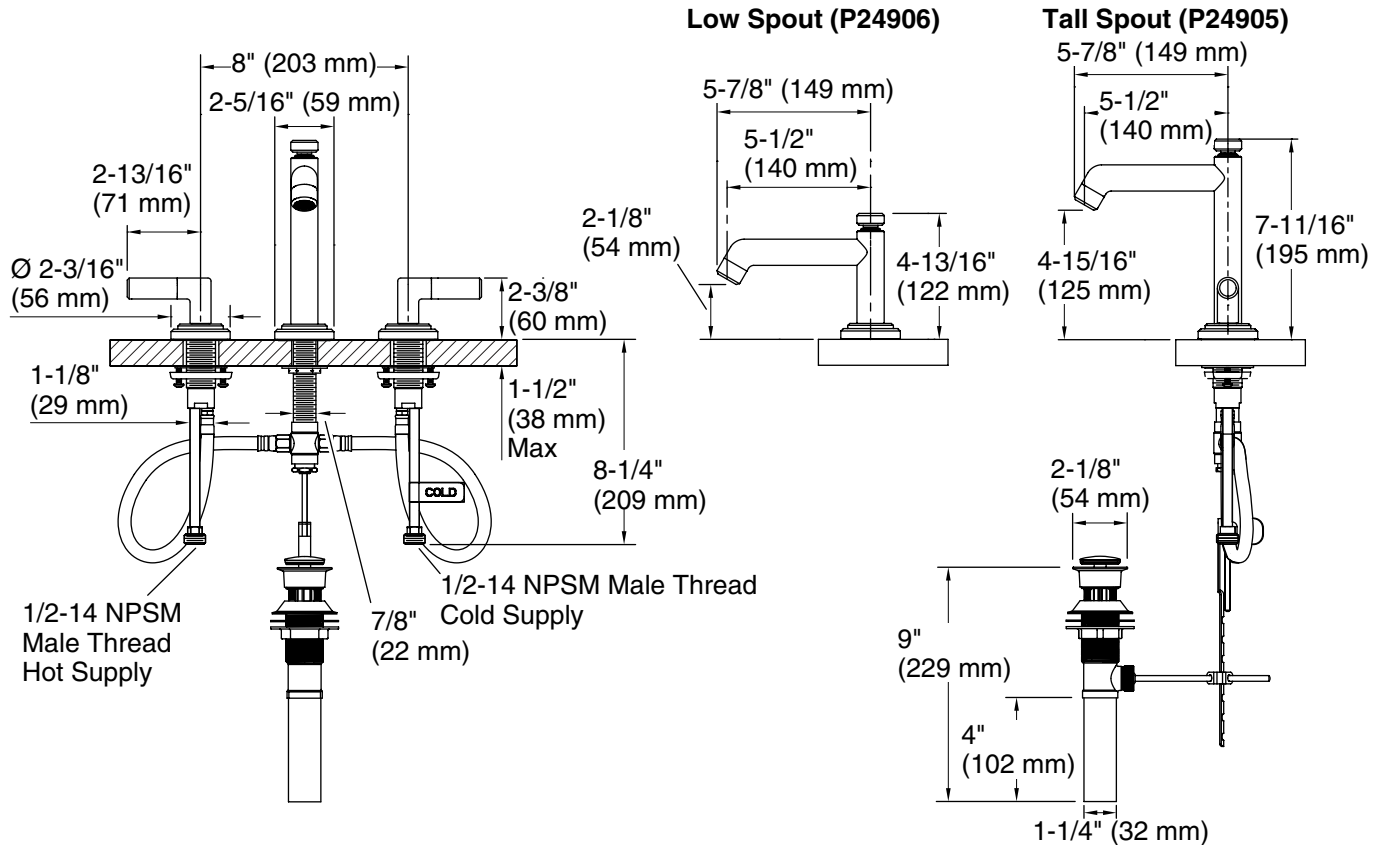

FEATURES

- Solid brass construction for durability and reliability
- Two-handle, widespread lavatory faucet for 8" (203 mm) - 16" (406 mm) centers
- Quarter-turn washerless ceramic disc valves
- 1.2 gal/min (4.5 l/min) maximum flow rate
- Includes drain
- Complements the Pure Palette collection

P24905, P24906

* Compliant when installed to the specific requirement of this regulation

SPECIFIED MODEL

Model	Description	Finishes				
P24905-LV	Pure Palette Basin Set, Tall Spout	<input type="checkbox"/> CP Polished Chrome	<input type="checkbox"/> AD Nickel Silver	<input type="checkbox"/> AG Brushed Nickel	<input type="checkbox"/> BZ Antique Bronze	<input type="checkbox"/> ULB Unlacquered Brass
P24906-LV	Pure Palette Basin Set, Low Spout	<input type="checkbox"/> CP Polished Chrome	<input type="checkbox"/> AD Nickel Silver	<input type="checkbox"/> AG Brushed Nickel	<input type="checkbox"/> BZ Antique Bronze	<input type="checkbox"/> ULB Unlacquered Brass