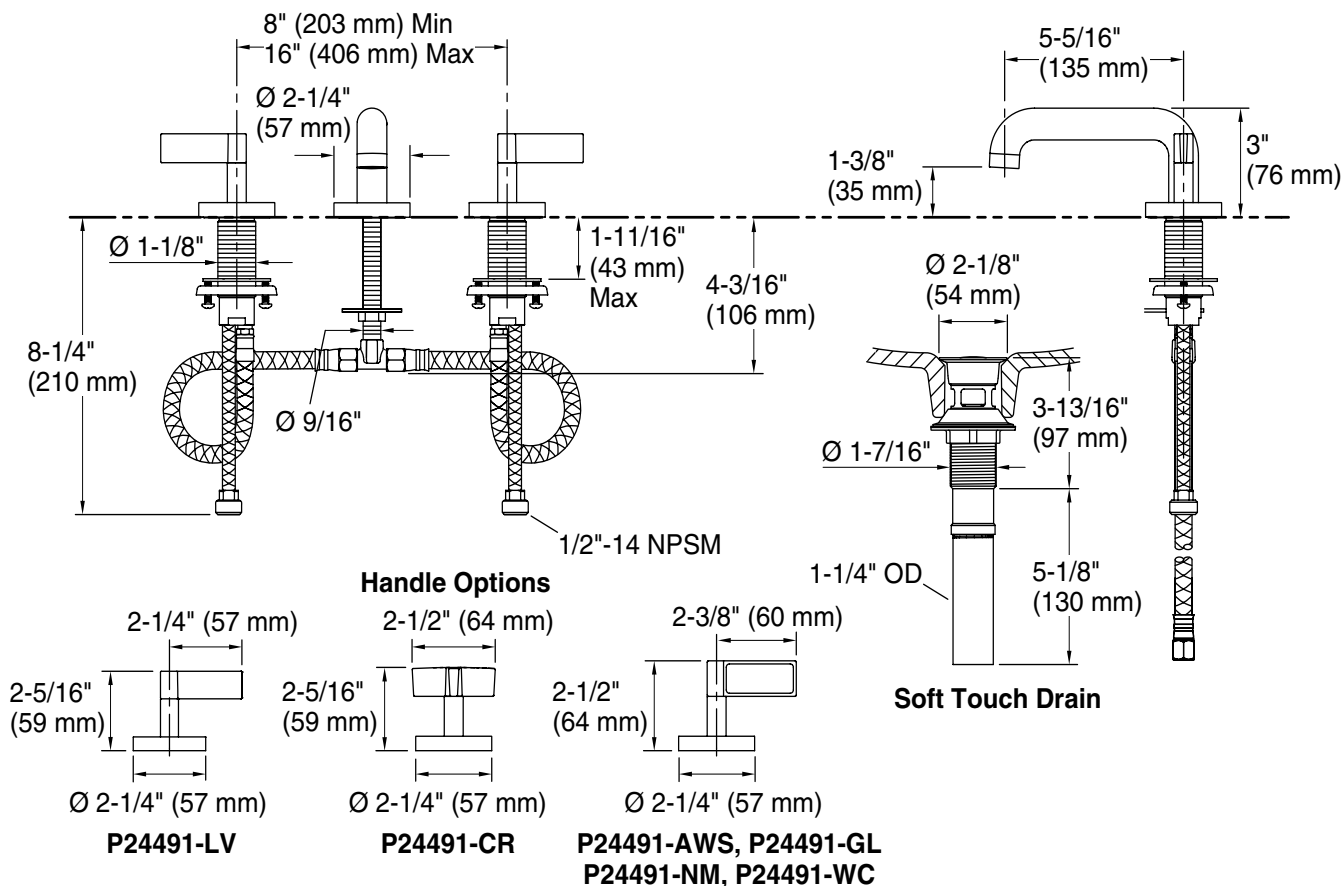

KALLISTA®

One™ Basin Set, Low Spout

FEATURES

- Solid brass construction for durability and reliability
- Two-handle, widespread lavatory faucet for 8" (203 mm) to 16" (406 mm) centers
- 1.2 gal/min (4.5 l/min) maximum flow rate
- Includes Soft Touch drain
- Quarter-turn washerless ceramic disc valves
- Meets CalGreen requirements for bathroom sink faucets
- Complements the One collection

CODES/STANDARDS APPLICABLE

Specified model meets or exceeds the following:

- ADA
- ASME A112.18.1/CSA B125.1
- ICC/ANSI A117.1
- NSF 61
- EPA WaterSense®
- All applicable US Federal and State material regulations

P24491

SPECIFIED MODEL				
Model	Description	Finishes		
P24491-CR	One Basin Set, Low Spout, Cross Handles	☐ CP Polished Chrome	☐ AD Nickel Silver	☐ AG Brushed Nickel
		☐ GN Gunmetal	☐ ULB Unlacquered Brass	☐ BL Matte Black
P24491-LV	One Basin Set, Low Spout, Lever Handles	☐ CP Polished Chrome	☐ AD Nickel Silver	☐ AG Brushed Nickel
		☐ GN Gunmetal	☐ ULB Unlacquered Brass	☐ BL Matte Black
P24491-AWS	One Basin Set, Low Spout, Ashwood Lever Handles	☐ CP Polished Chrome	☐ AD Nickel Silver	☐ AG Brushed Nickel
		☐ GN Gunmetal	☐ ULB Unlacquered Brass	
P24491-GL	One Basin Set, Low Spout, Grigio Limestone Lever Handles	☐ CP Polished Chrome	☐ AD Nickel Silver	☐ AG Brushed Nickel
		☐ GN Gunmetal	☐ ULB Unlacquered Brass	
P24491-NM	One Basin Set, Low Spout, Nero Marquina Lever Handles	☐ CP Polished Chrome	☐ AD Nickel Silver	☐ AG Brushed Nickel
		☐ GN Gunmetal	☐ ULB Unlacquered Brass	☐ BL Matte Black
P24491-WC	One Basin Set, Low Spout, White Carrara Lever Handles	☐ CP Polished Chrome	☐ AD Nickel Silver	☐ AG Brushed Nickel
		☐ GN Gunmetal	☐ ULB Unlacquered Brass	☐ BL Matte Black

We reserve the right to make revisions without notice in the design of products or in packaging unless this right has specifically been waived at the time the order is accepted.