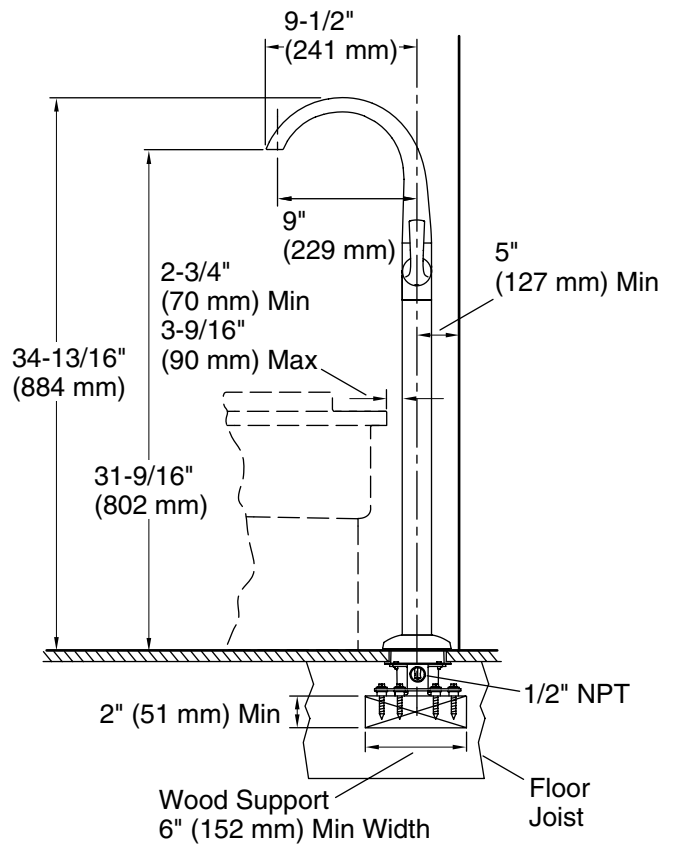

FEATURES

- Solid brass construction for durability and reliability
- Single lever handle allows for both ON/OFF activation and temperature setting
- Floor-mount installation
- 9-1/2" (241 mm) spout reach
- 9 gal/min (34 l/min) flow rate
- Integral valve
- Includes hardware kit and escutcheon
- Complements the Script collection

CODES/STANDARDS APPLICABLE

Specified model meets or exceeds the following:

- ASME A112.18.1/CSA B125.1
- ASSE 1014

P25088

SPECIFIED MODEL

Model	Description	Finishes		
P25088-00	Script Freestanding Bath Faucet	<input type="checkbox"/> CP Polished Chrome	<input type="checkbox"/> AD Nickel Silver	<input type="checkbox"/> BV Brushed Bronze
Required Accessories				
P24761-00	Soft Modern Dual-Function Handshower w/Hose	<input type="checkbox"/> CP Polished Chrome	<input type="checkbox"/> AD Nickel Silver	<input type="checkbox"/> AG Brushed Nickel
		<input type="checkbox"/> BV Brushed Bronze		
P20512-00	Script Mounting Block	<input type="checkbox"/> NA		