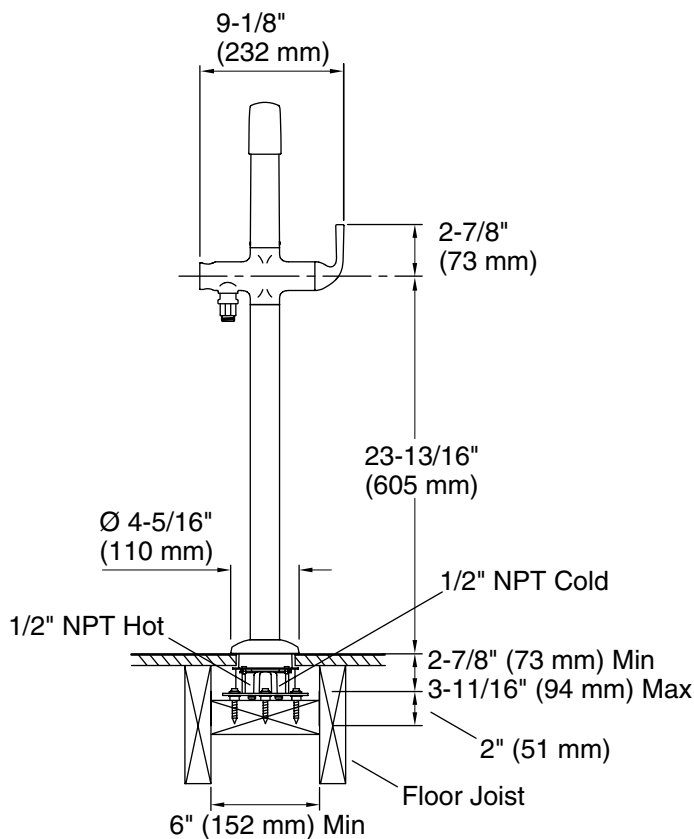

FEATURES

- Solid brass construction for durability and reliability
- Single lever handle allows for both ON/OFF activation and temperature setting
- Floor-mount installation
- 9-1/2" (241 mm) spout reach
- 9 gal/min (34 l/min) flow rate
- Integral valve
- Includes hardware kit and escutcheon
- Complements the Script collection

CODES/STANDARDS APPLICABLE

Specified model meets or exceeds the following:

- ASME A112.18.1/CSA B125.1
- ASSE 1014

P25088

SPECIFIED MODEL

Model	Description	Finishes		
P25088-00	Script Freestanding Bath Faucet	<input type="checkbox"/> CP Polished Chrome	<input type="checkbox"/> AD Nickel Silver	<input type="checkbox"/> BV Brushed Bronze
Required Accessories				
P24761-00	Soft Modern Dual-Function Handshower w/Hose	<input type="checkbox"/> CP Polished Chrome	<input type="checkbox"/> AD Nickel Silver	<input type="checkbox"/> AG Brushed Nickel
		<input type="checkbox"/> BV Brushed Bronze		
P20512-00	Script Mounting Block	<input type="checkbox"/> NA		