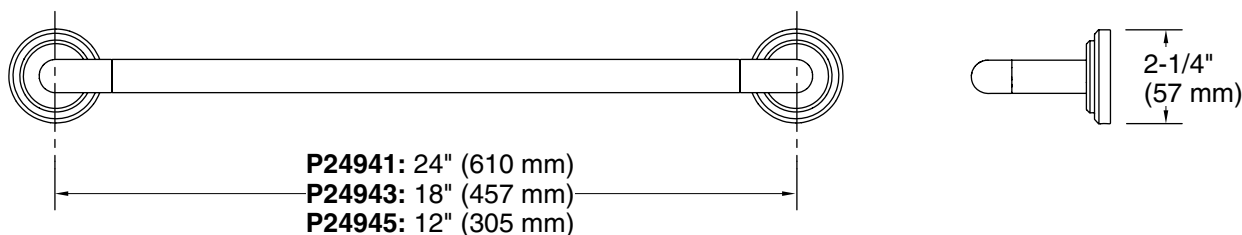

FEATURES

- Solid brass construction for durability and reliability
- Includes hex wrench for installation
- Complements the Pure Paletta collection

P24941,
P24943,
P24945

SPECIFIED MODEL			
Model	Description	Finishes	
P24941-00	Pure Paletta Towel Bar, 24"	<input type="checkbox"/> CP Polished Chrome	<input type="checkbox"/> AD Nickel Silver
		<input type="checkbox"/> BZ Antique Bronze	<input type="checkbox"/> ULB Unlacquered Brass
P24943-00	Pure Paletta Towel Bar, 18"	<input type="checkbox"/> CP Polished Chrome	<input type="checkbox"/> AD Nickel Silver
		<input type="checkbox"/> BZ Antique Bronze	<input type="checkbox"/> ULB Unlacquered Brass
P24945-00	Pure Paletta Towel Bar, 12"	<input type="checkbox"/> CP Polished Chrome	<input type="checkbox"/> AD Nickel Silver
		<input type="checkbox"/> BZ Antique Bronze	<input type="checkbox"/> ULB Unlacquered Brass