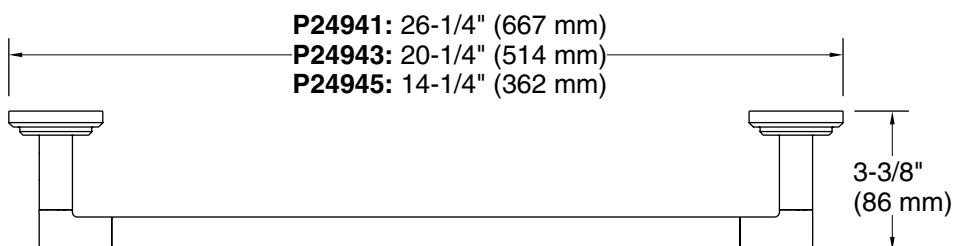

FEATURES

- Solid brass construction for durability and reliability
- Includes hex wrench for installation
- Complements the Pure Paletta collection

P24941,
P24943,
P24945

SPECIFIED MODEL			
Model	Description	Finishes	
P24941-00	Pure Paletta Towel Bar, 24"	<input type="checkbox"/> CP Polished Chrome	<input type="checkbox"/> AD Nickel Silver
		<input type="checkbox"/> BZ Antique Bronze	<input type="checkbox"/> ULB Unlacquered Brass
P24943-00	Pure Paletta Towel Bar, 18"	<input type="checkbox"/> CP Polished Chrome	<input type="checkbox"/> AD Nickel Silver
		<input type="checkbox"/> BZ Antique Bronze	<input type="checkbox"/> ULB Unlacquered Brass
P24945-00	Pure Paletta Towel Bar, 12"	<input type="checkbox"/> CP Polished Chrome	<input type="checkbox"/> AD Nickel Silver
		<input type="checkbox"/> BZ Antique Bronze	<input type="checkbox"/> ULB Unlacquered Brass