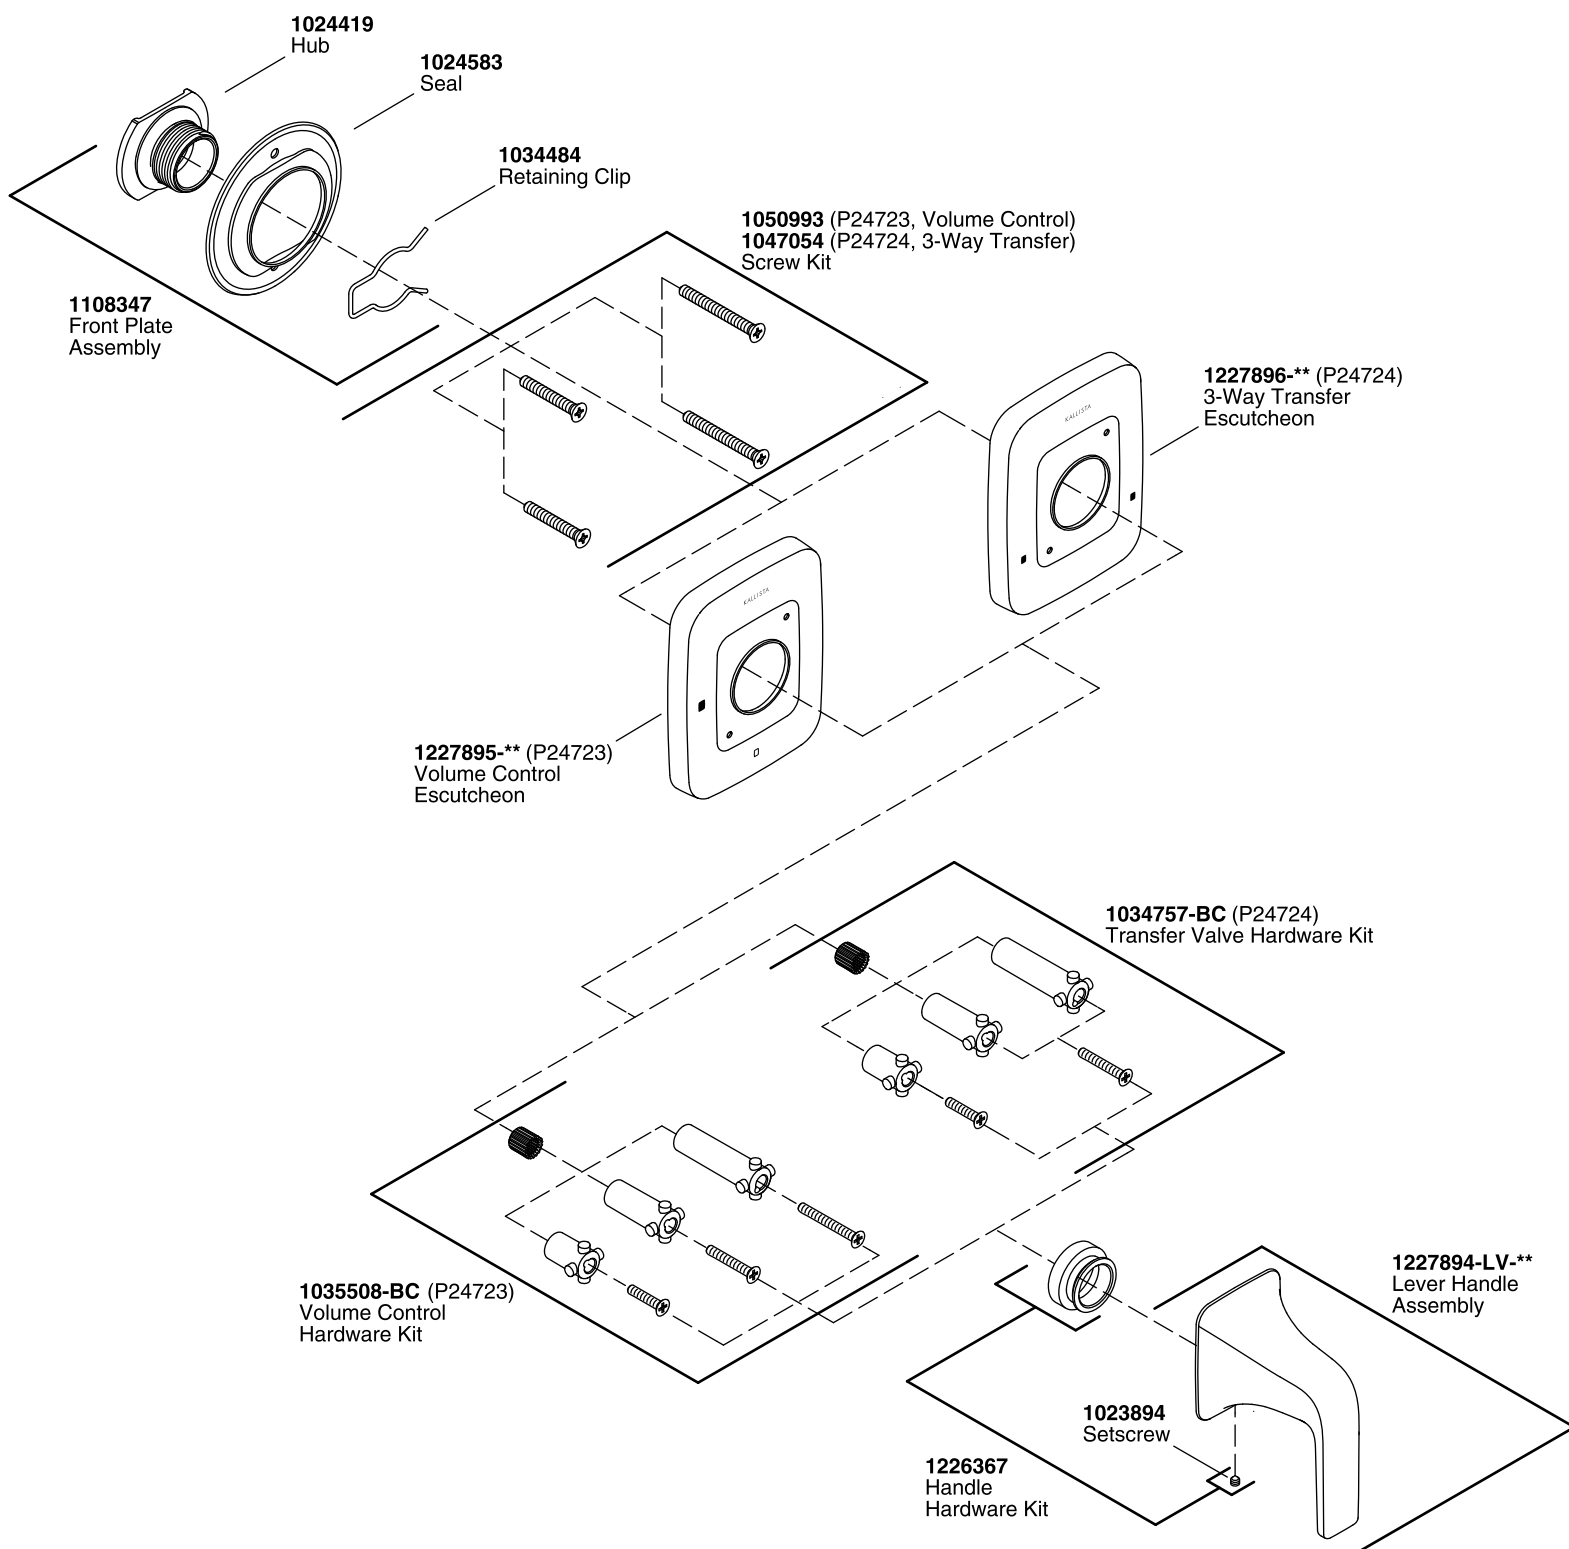

KALLISTA®

Per Se™ Volume Control and 3-Way Transfer Trim

Service Parts

P24723
P24724

**Finish/color code must be specified when ordering

We reserve the right to make revisions without notice in the design of products or in packaging unless this right has specifically been waived at the time the order is accepted.