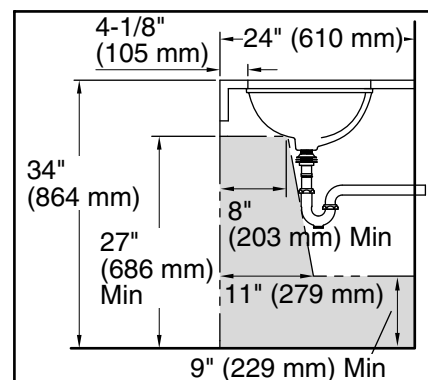

KALLISTA®

Perfect Under-Mount Basin, Soft Oval

FEATURES

- Vitreous china
- Under-mount with slotted overflow
- Glazed underside (P74241)
- Includes mounting hardware
- Complements transitional KALLISTA collections

CODES/STANDARDS APPLICABLE

Specified model meets or exceeds the following:

- ASME A112.19.2/CSA B45.1
- ADA
- ICC/ANSI A117.1
- IAPMO/cUPC

P74237

P74241

ADA

Recommended ADA Installation