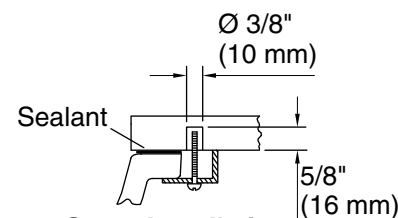

Stone Installation

PRODUCT INFORMATION

Fixture*:	
Basin Area	17" (432 mm) x 14" (356 mm)
Water Depth	4-9/16" (116 mm)
Drain Hole	Ø 1-3/4" (44 mm)
*Approximate measurements for comparison only.	
Included Components: Basin Clamp Assembly	
Cutout Template	1293872-7