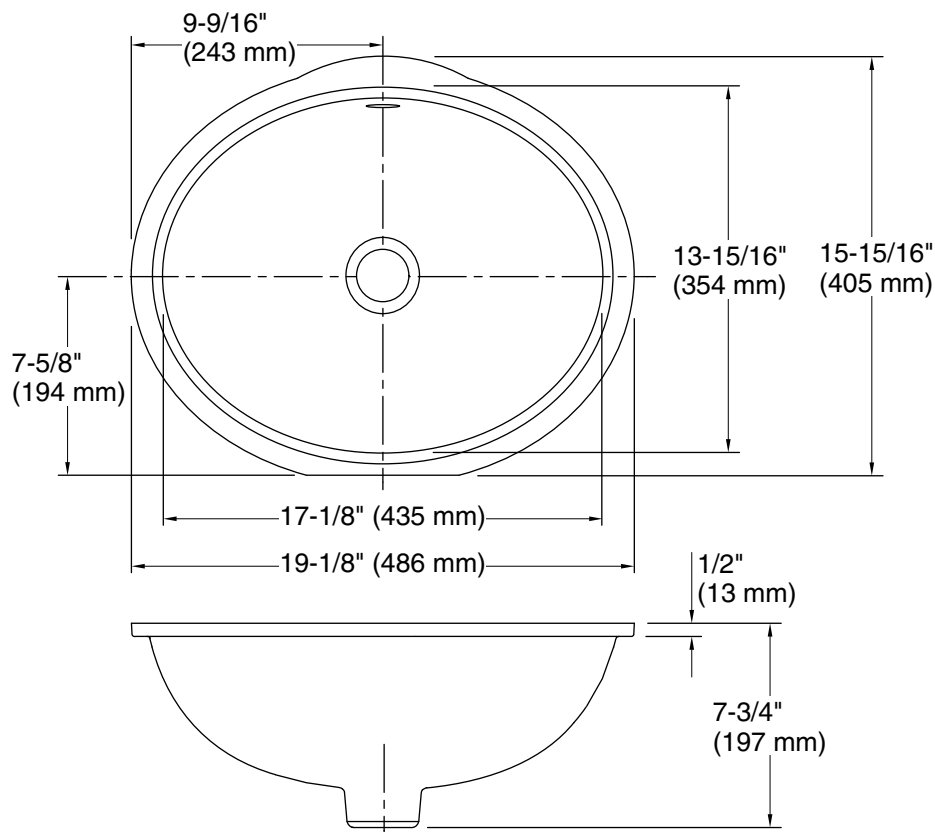

KALLISTA®

Perfect Under-Mount Basin, Soft Oval

FEATURES

- Vitreous china
- Under-mount with slotted overflow
- Glazed underside (P74241)
- Includes mounting hardware
- Complements transitional KALLISTA collections

CODES/STANDARDS APPLICABLE

Specified model meets or exceeds the following:

- ASME A112.19.2/CSA B45.1
- ADA
- ICC/ANSI A117.1
- IAPMO/cUPC

P74237

P74241

ADA

Recommended ADA Installation