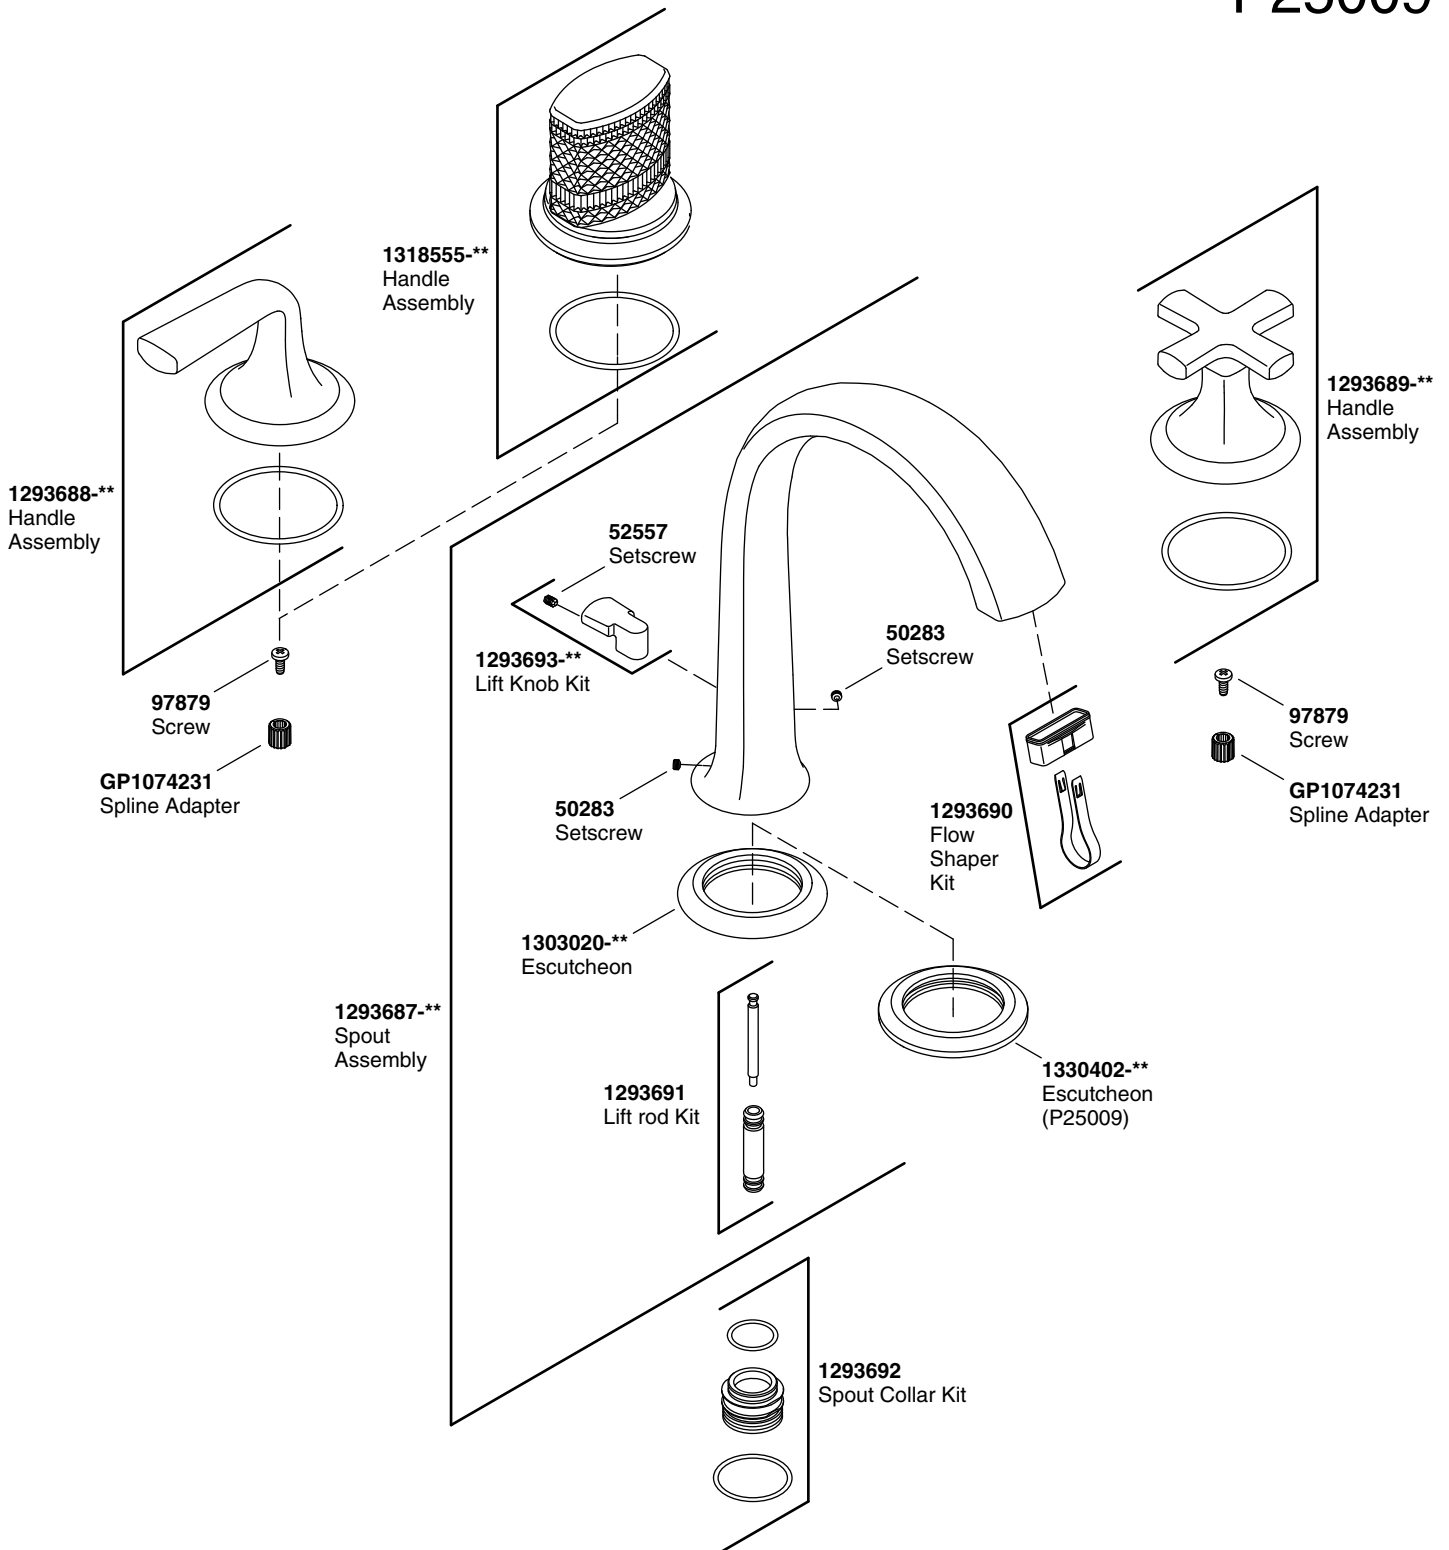

KALLISTA®

Script® Deck-Mount Bath Set with Diverter

Service Parts

P25003
P25009

**Finish/color code must be specified when ordering

We reserve the right to make revisions without notice in the design of products or in packaging unless this right has specifically been waived at the time the order is accepted.