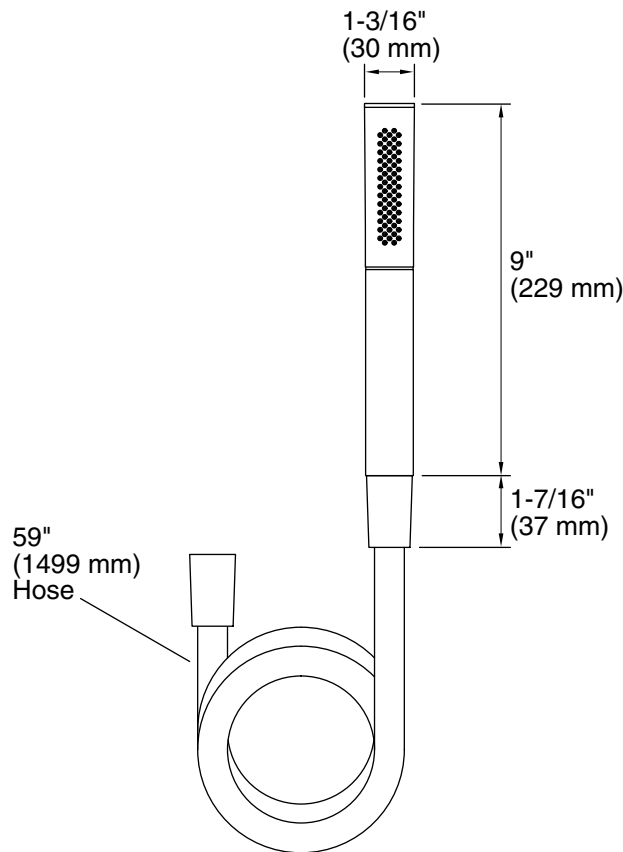

### FEATURES

- Solid brass construction for durability and reliability
- 2.0 gal/min (7.6 l/min) flow rate
- Two spray options
  - wide coverage spray
  - concentrated spray
- Sprayface resists hard water buildup and is easy to clean
- Metal hose included
- Complements the One collection

### CODES/STANDARDS APPLICABLE

- Specified model meets or exceeds the following:
- ASME A112.18.1/CSA B125.1
  - EPA WaterSense®

P24843

### SPECIFIED MODEL

Model	Description	Finishes			
P24843-00	One Wand Dual-Function Handshower	<input type="checkbox"/> CP Polished Chrome	<input type="checkbox"/> AD Nickel Silver	<input type="checkbox"/> AG Brushed Nickel	<input type="checkbox"/> GN Gunmetal
Optional Accessories					
P21661-00	Contemporary Wall Supply Elbow	<input type="checkbox"/> CP Polished Chrome	<input type="checkbox"/> AD Nickel Silver	<input type="checkbox"/> AG Brushed Nickel	<input type="checkbox"/> GN Gunmetal
P21663-00	Contemporary Deck-Mount Handshower Mounting Trim	<input type="checkbox"/> CP Polished Chrome	<input type="checkbox"/> AD Nickel Silver	<input type="checkbox"/> AG Brushed Nickel	<input type="checkbox"/> GN Gunmetal
P24453-00	Contemporary Fixed Wall Bracket	<input type="checkbox"/> CP Polished Chrome	<input type="checkbox"/> AD Nickel Silver	<input type="checkbox"/> AG Brushed Nickel	<input type="checkbox"/> GN Gunmetal
P24456-00	One Slidebar	<input type="checkbox"/> CP Polished Chrome	<input type="checkbox"/> AD Nickel Silver	<input type="checkbox"/> AG Brushed Nickel	<input type="checkbox"/> GN Gunmetal