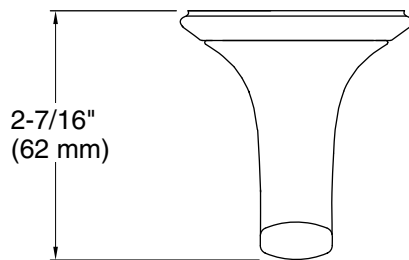

FEATURES

P25046

- Solid metal construction for durability and reliability
- Includes hex wrench for installation
- Complements the Script collection

SPECIFIED MODEL

Model	Description	Finishes	
P25046-00	Script Hook	<input type="checkbox"/> CP Polished Chrome	<input type="checkbox"/> AD Nickel Silver
		<input type="checkbox"/> BV Brushed Bronze	<input type="checkbox"/> SN Polished Nickel