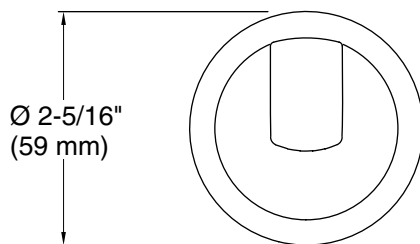

FEATURES

P25046

- Solid metal construction for durability and reliability
- Includes hex wrench for installation
- Complements the Script collection

SPECIFIED MODEL

Model	Description	Finishes	
P25046-00	Script Hook	<input type="checkbox"/> CP Polished Chrome	<input type="checkbox"/> AD Nickel Silver
		<input type="checkbox"/> BV Brushed Bronze	<input type="checkbox"/> SN Polished Nickel