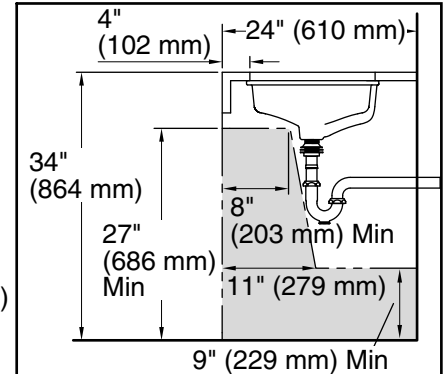

ADA

FEATURES

- Vitreous china
- Under-mount with slotted overflow
- Glazed underside (P74236)
- Includes mounting hardware
- Complements transitional KALLISTA collections

CODES/STANDARDS APPLICABLE

Specified model meets or exceeds the following:

- ASME A112.19.2/CSA B45.1
- ADA
- ICC/ANSI A117.1
- IAPMO/cUPC

Recommended ADA Installation

Wood Installation

Stone Installation

PRODUCT INFORMATION	
Fixture*:	
Basin Area	17" (432 mm) x 13" (330 mm)
Water Depth	4" (102 mm)
Drain Hole	Ø 1-3/4" (44 mm)
*Approximate measurements for comparison only.	
Included Components: Basin Clamp Assembly	
Cutout Template	1293763-7