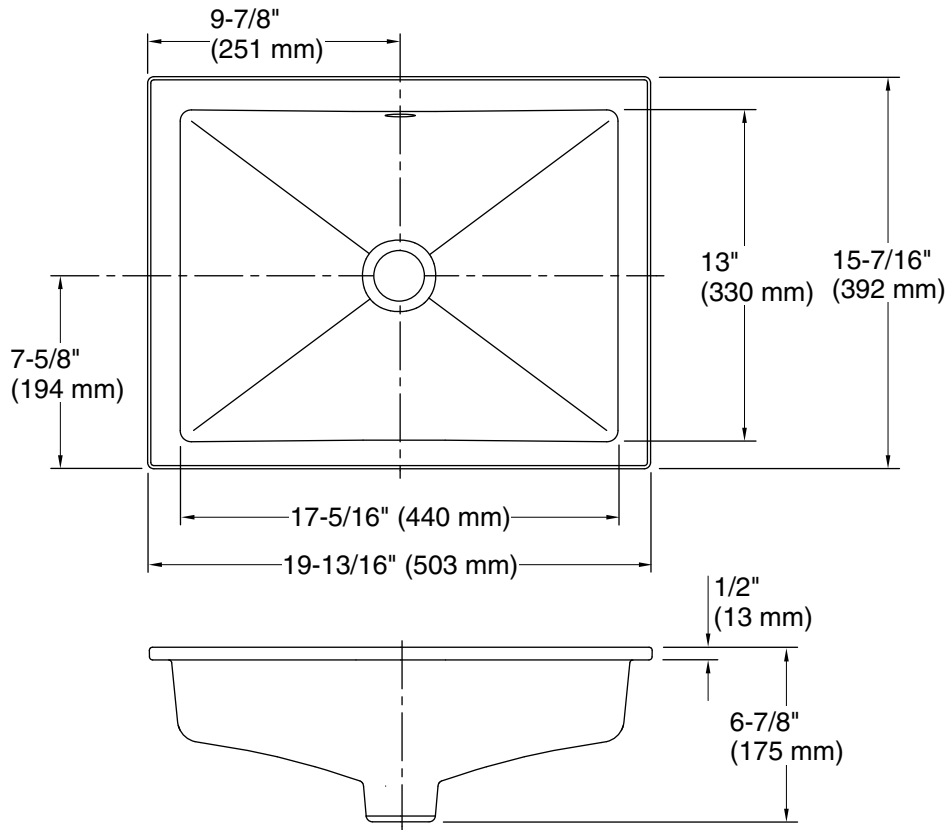

ADA

FEATURES

- Vitreous china
- Under-mount with slotted overflow
- Glazed underside (P74236)
- Includes mounting hardware
- Complements transitional KALLISTA collections

CODES/STANDARDS APPLICABLE

Specified model meets or exceeds the following:

- ASME A112.19.2/CSA B45.1
- ADA
- ICC/ANSI A117.1
- IAPMO/cUPC

Recommended ADA Installation

Wood Installation

Stone Installation

PRODUCT INFORMATION	
Fixture*:	
Basin Area	17" (432 mm) x 13" (330 mm)
Water Depth	4" (102 mm)
Drain Hole	Ø 1-3/4" (44 mm)
*Approximate measurements for comparison only.	
Included Components: Basin Clamp Assembly	
Cutout Template	1293763-7