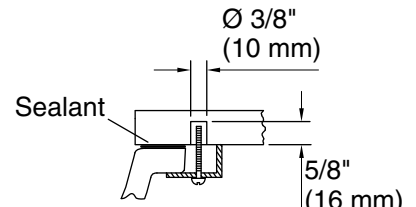

ADA

FEATURES

- Vitreous china
- Under-mount with slotted overflow
- Glazed underside (P74236)
- Includes mounting hardware
- Complements transitional KALLISTA collections

CODES/STANDARDS APPLICABLE

Specified model meets or exceeds the following:

- ASME A112.19.2/CSA B45.1
- ADA
- ICC/ANSI A117.1
- IAPMO/cUPC

Recommended ADA Installation

Wood Installation

Stone Installation

PRODUCT INFORMATION	
Fixture*:	
Basin Area	17" (432 mm) x 13" (330 mm)
Water Depth	4" (102 mm)
Drain Hole	Ø 1-3/4" (44 mm)
*Approximate measurements for comparison only.	
Included Components: Basin Clamp Assembly	
Cutout Template	1293763-7