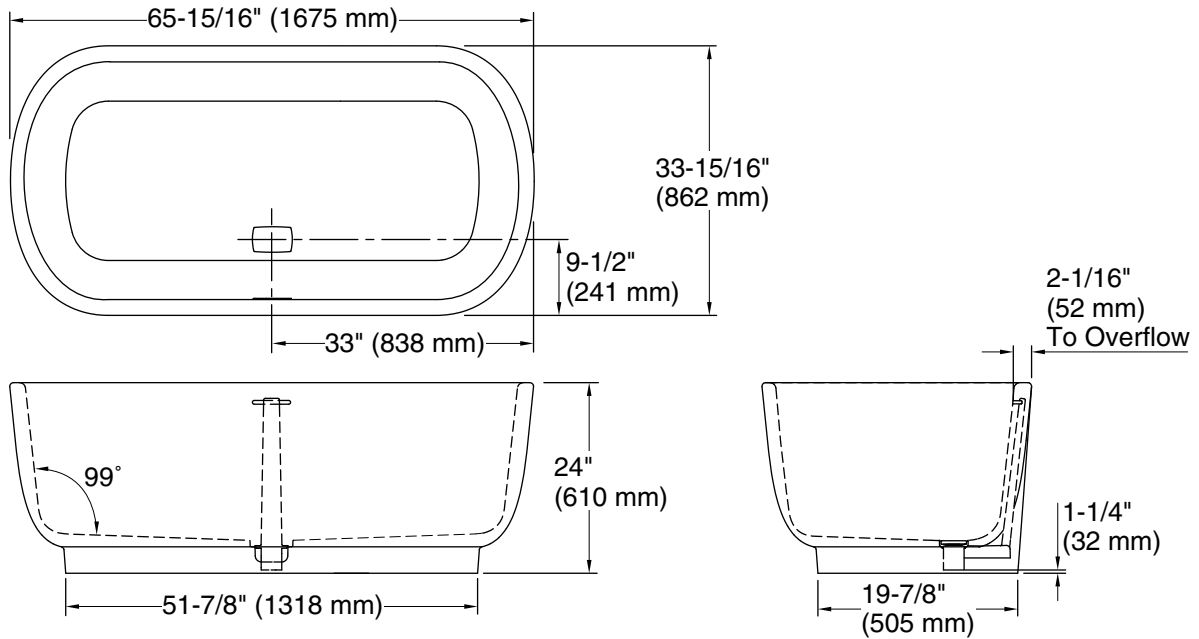

FEATURES

- Constructed of durable cast stone material
- Oval shape complements many modern and transitional settings
- Generous 66" (1676 mm) x 34" (864 mm) size with center side drain, comfortably accommodates two bathers
- Brass toe tap drain with material-matched cover
- Slotted overflow for deep soaking experience
- Complements the Vir Stil and Paletta collections

CODES/STANDARDS APPLICABLE

P50206

Specified model meets or exceeds the following:

- CSA B45.5/IAPMO Z124

PRODUCT INFORMATION			
Fixture*:	Top Area	Basin Area	Weight
Bathing Well	61-15/16" (1573 mm) x 30" (762 mm)	52-1/16" (1322 mm) x 20-1/16" (510 mm)	555 lbs (252 kg)
	Water Depth	Capacity	
To Overflow	17-1/8" (435 mm)	114 gal (434 l)	