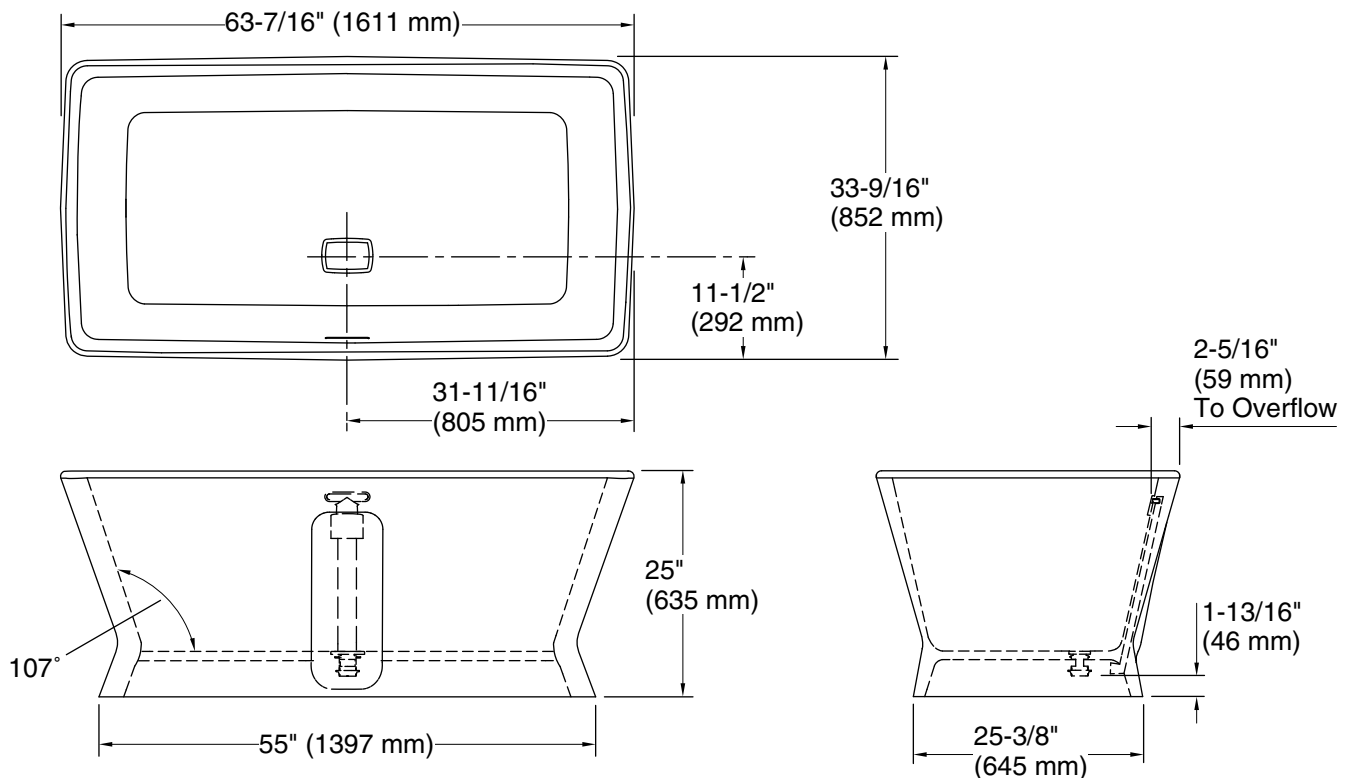

FEATURES

- Constructed of durable cast stone material
- Hourglass shape complements many modern and transitional settings
- Generous 64" (1626 mm) x 34" (864 mm) size with center side drain, comfortably accommodates two bathers
- Brass toe tap drain with material-matched cover
- Slotted overflow for deep soaking experience

CODES/STANDARDS APPLICABLE

Specified model meets or exceeds the following:

- CSA B45.5/IAPMO Z124

P50204

PRODUCT INFORMATION

Fixture*:	Top Area	Basin Area	Weight
Bathing Well	59-7/8" (1521 mm) x 29-13/16" (757 mm)	44-15/16" (1141 mm) x 17-5/16" (440 mm)	546 lbs (248 kg)
To Overflow	Water Depth	Capacity	
	17-5/8" (448 mm)	97.8 gal (370.5 l)	