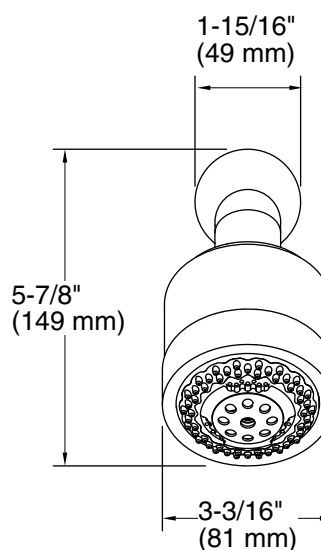

FEATURES

- Solid brass construction for durability and reliability
- Sprayface resists hard water build-up and is easy to clean
- 2.0 gal/min (7.6 l/min) flow rate
- Three spray options available with a simple turn (wide coverage spray, rhythmic pulse spray, and soft aerated spray)
- Complements the Taper collection

CODES/STANDARDS APPLICABLE

Specified model meets or exceeds the following:

- ASME A112.18.1/CSA B125.1
- EPA WaterSense®

P24840

SPECIFIED MODEL				
Model	Description	Finishes		
P24840-00	Taper Multi-Function Showerhead with Arm	<input type="checkbox"/> CP Polished Chrome	<input type="checkbox"/> AD Nickel Silver	<input type="checkbox"/> AG Brushed Nickel
				<input type="checkbox"/> GN Gunmetal