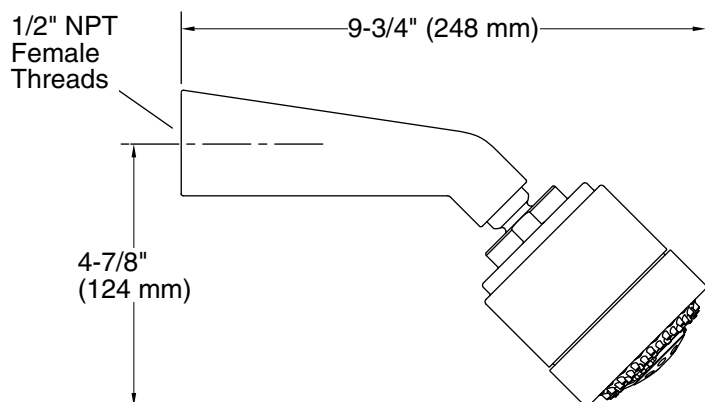

FEATURES

- Solid brass construction for durability and reliability
- Sprayface resists hard water build-up and is easy to clean
- 2.0 gal/min (7.6 l/min) flow rate
- Three spray options available with a simple turn (wide coverage spray, rhythmic pulse spray, and soft aerated spray)
- Complements the Taper collection

CODES/STANDARDS APPLICABLE

Specified model meets or exceeds the following:

- ASME A112.18.1/CSA B125.1
- EPA WaterSense®

P24840

SPECIFIED MODEL				
Model	Description	Finishes		
P24840-00	Taper Multi-Function Showerhead with Arm	<input type="checkbox"/> CP Polished Chrome	<input type="checkbox"/> AD Nickel Silver	<input type="checkbox"/> AG Brushed Nickel
				<input type="checkbox"/> GN Gunmetal