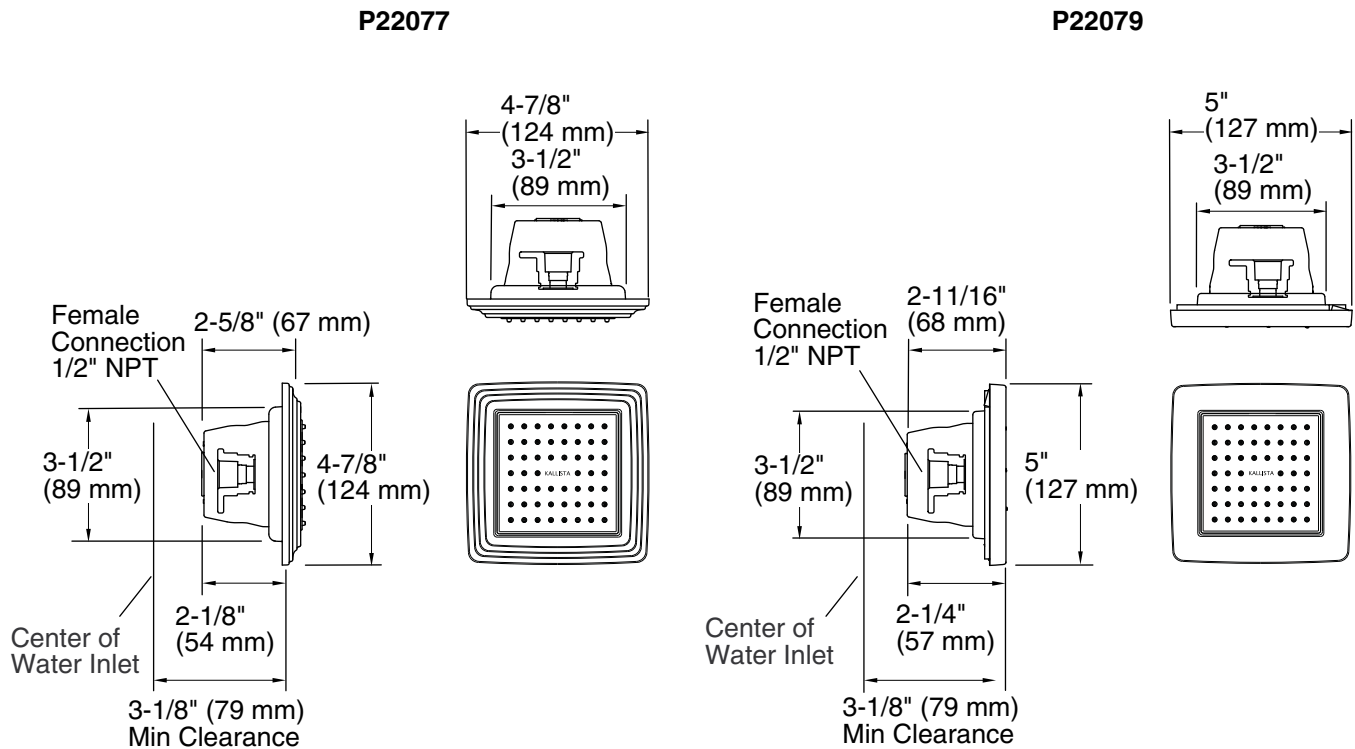

### FEATURES

- *Low profile design*
- *Sprayface resists hard water build-up and is easy to clean*
- *Adjustable pivoting sprayface*
- *2.5 g/min (9.5 l/min) flow rate*
- *54 spray nozzles provide a soothing water experience*
- *1/2" NPT connections*
- *Foundational design coordinates with multiple modern or traditional suites and room decor*
- *Complements Kallista faucets and fixtures*

### CODES/STANDARDS APPLICABLE P22077, P22079

Specified model meets or exceeds the following:

- *ASME A112.18.1/CSA B125.1*

SPECIFIED MODEL					
Model	Description	Finishes			
P22077-00	Traditional Square Body Spray	<input type="checkbox"/> CP Polished Chrome	<input type="checkbox"/> AD Nickel Silver	<input type="checkbox"/> AG Brushed Nickel	<input type="checkbox"/> BZ Antique Bronze
		<input type="checkbox"/> SA Antique Silver	<input type="checkbox"/> W6 Weathered Bronze	<input type="checkbox"/> 24K Polished Gold	
P22079-00	Modern Square Body Spray	<input type="checkbox"/> CP Polished Chrome	<input type="checkbox"/> AD Nickel Silver	<input type="checkbox"/> AG Brushed Nickel	<input type="checkbox"/> LB Bronze
		<input type="checkbox"/> GN Gunmetal	<input type="checkbox"/> W7 Black Nickel	<input type="checkbox"/> 24K Polished Gold	