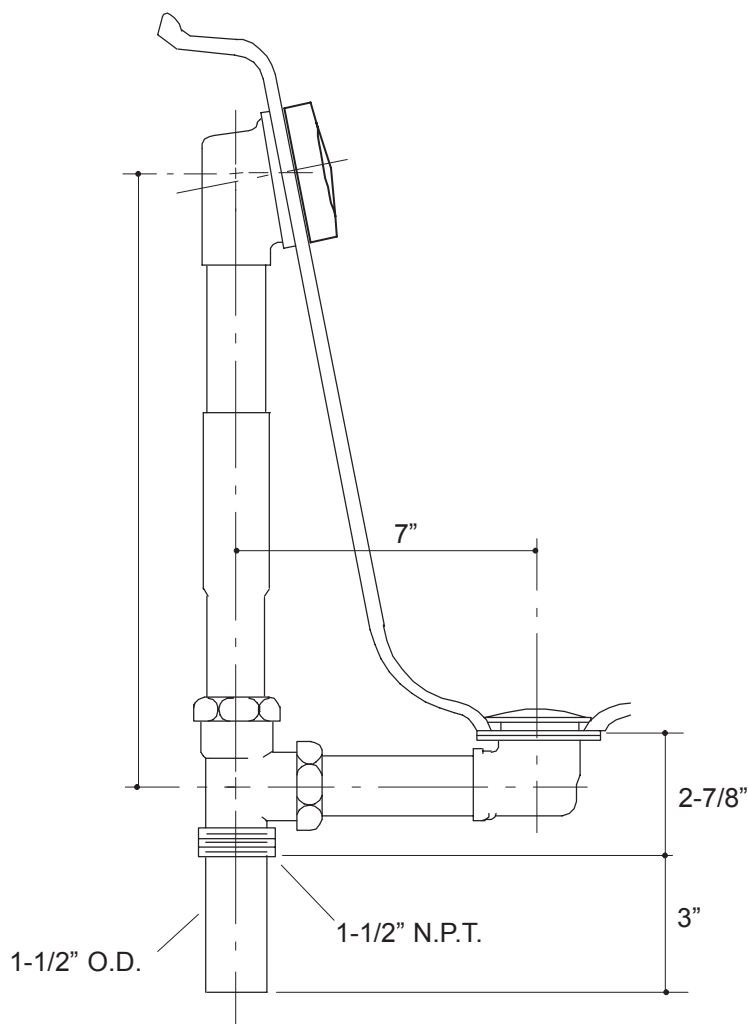

Used with P50016

SPECIFIED MODEL

Model	Description	Finishes		
P21578-00	Waste and Overflow	<input type="checkbox"/> CP Polished Chrome	<input type="checkbox"/> AD Nickel Silver	<input type="checkbox"/> AG Brushed Nickel