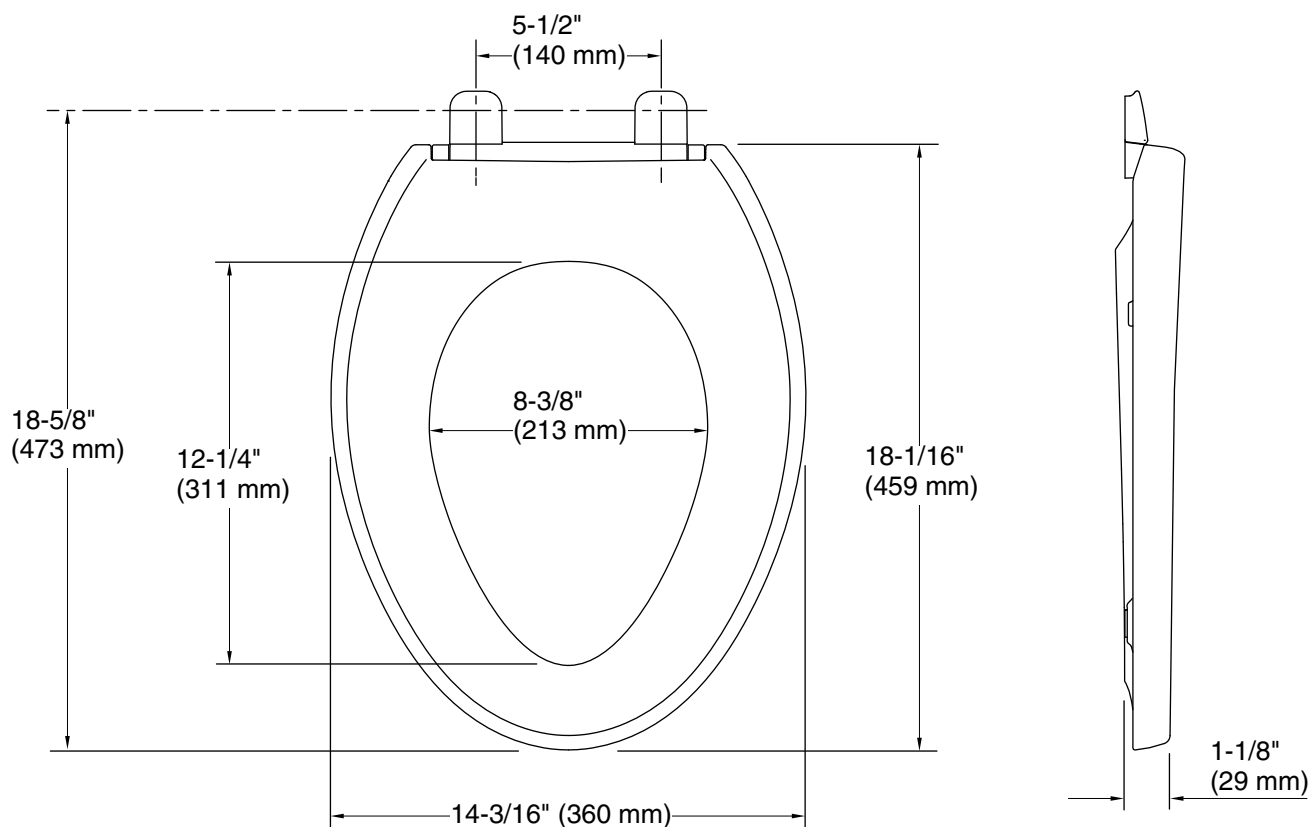

FEATURES

- Made from solid resin material
- Slow-close hinge technology prevents slamming
- Ergonomically contoured for maximum comfort
- Standard elongated form
- Hinge caps snap open and seat pulls forward for easy removal
- Grip-Tight bumpers hold seat firmly in place
- Foundational design complements multiple Kallista fixtures and faucets

CODES/STANDARDS APPLICABLE

Specified model meets or exceeds the following:

- ANSI Z124.5

P70363

SPECIFIED MODEL

Model	Description	Finishes	
P70363-00	Modern Toilet Seat	<input type="checkbox"/> 0 Stucco White	<input type="checkbox"/> 96 Linen