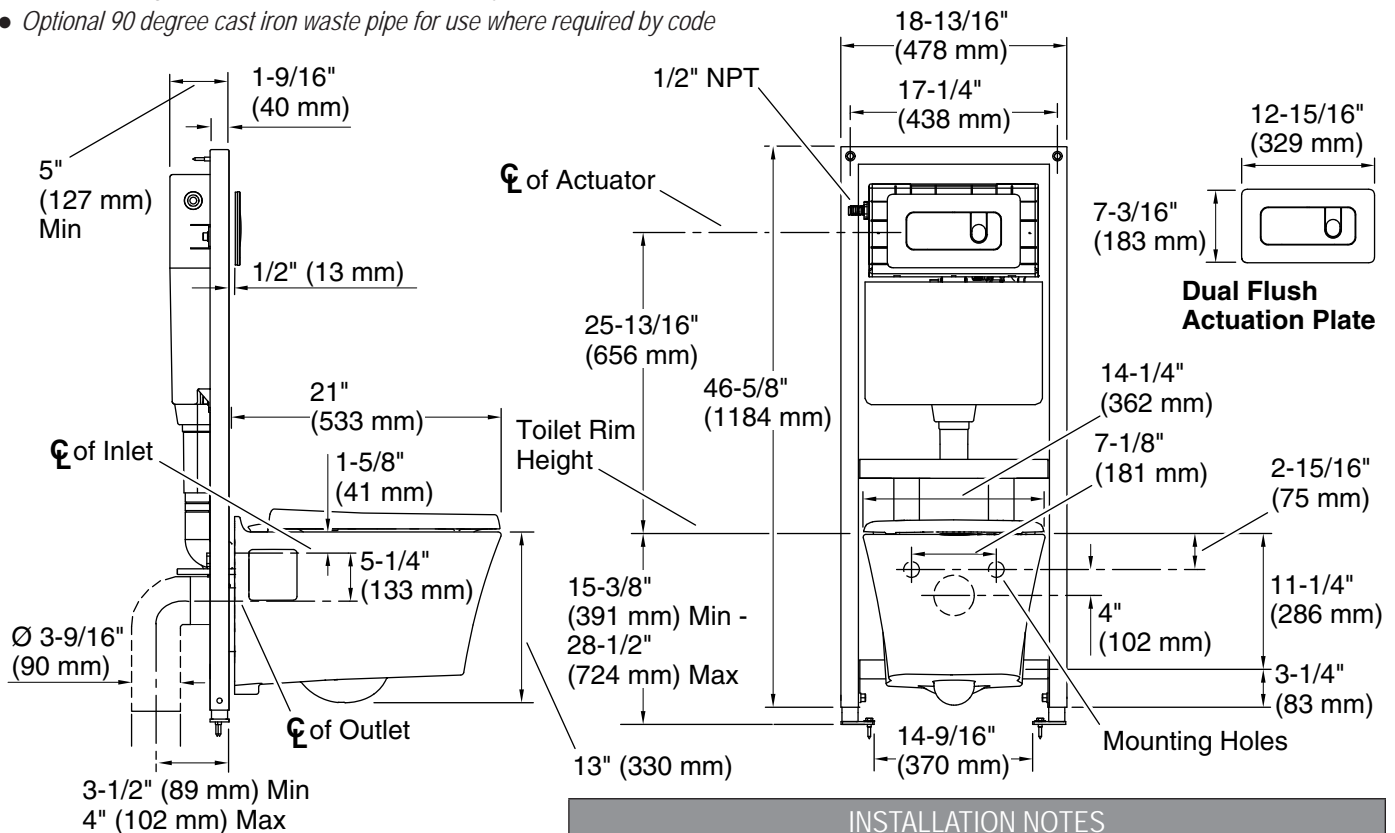

KALLISTA®

Pléo® Wall-Mount Toilet

FEATURES

- One-piece, wall-mount toilet
- Compact elongated bowl offers comfort while occupying the same space as a round-front bowl
- Skirted bowl allows for easy cleaning and eliminates potential debris build-up
- Adjustable durable steel frame carrier allows bowl to be positioned 15-3/8" (391 mm) to 28-1/2" (724 mm) from floor
- Dual-flush actuator offers a choice of 1.0 gpf (3.8 lpf) or 1.6 gpf (6.1 lpf)
- Actuator with glass plate can be removed for easy access to inner tank
- Optional 90 degree cast iron waste pipe for use where required by code

CODES/STANDARDS APPLICABLE

- ASME A112.19.2/CSA B45.1
- ASME A112.19.14
- EPA WaterSense®
- ASME A112.6.2

P70361, P70362,
P70364,
Combination P70360

PRODUCT INFORMATION	
Gallons per flush	1.6 gpf (6.1 L) or 1.0 gpf (3.8 L)
Passageway	3" (76 mm)
Water area	4-1/2" (114 mm) x 5-1/2" (140 mm)
Seat post hole centers	5-1/2" (140 mm)

INSTALLATION NOTES	
Install this product according to the installation guide.	
Installation requires 2x6 framing.	
The recommended install height from the finished floor to the toilet rim is 16-1/8" (410 mm).	
In-wall tank and carrier system install in wall opening 5-1/2" (140 mm) x 19" (483 mm) x 50" (1270 mm) minimum.	
Refer to manufacturer and local codes for flush valve requirements.	