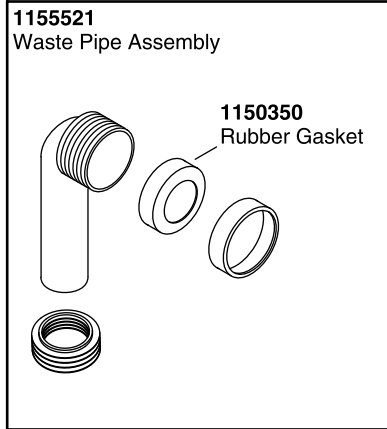

KALLISTA® In-Wall Tank and Carrier System

Service Parts

P70362

**Finish/color code must be specified when ordering

We reserve the right to make revisions without notice in the design of products or in packaging unless this right has specifically been waived at the time the order is accepted.