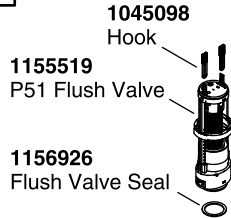

KALLISTA® In-Wall Tank and Carrier System

Service Parts

P70362

**Finish/color code must be specified when ordering

We reserve the right to make revisions without notice in the design of products or in packaging unless this right has specifically been waived at the time the order is accepted.