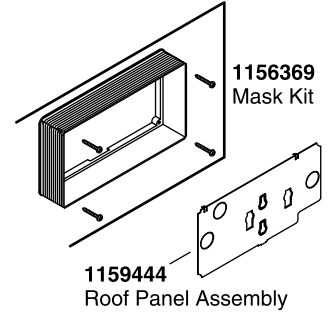

KALLISTA® In-Wall Tank and Carrier System

Service Parts

P70362

**Finish/color code must be specified when ordering

We reserve the right to make revisions without notice in the design of products or in packaging unless this right has specifically been waived at the time the order is accepted.