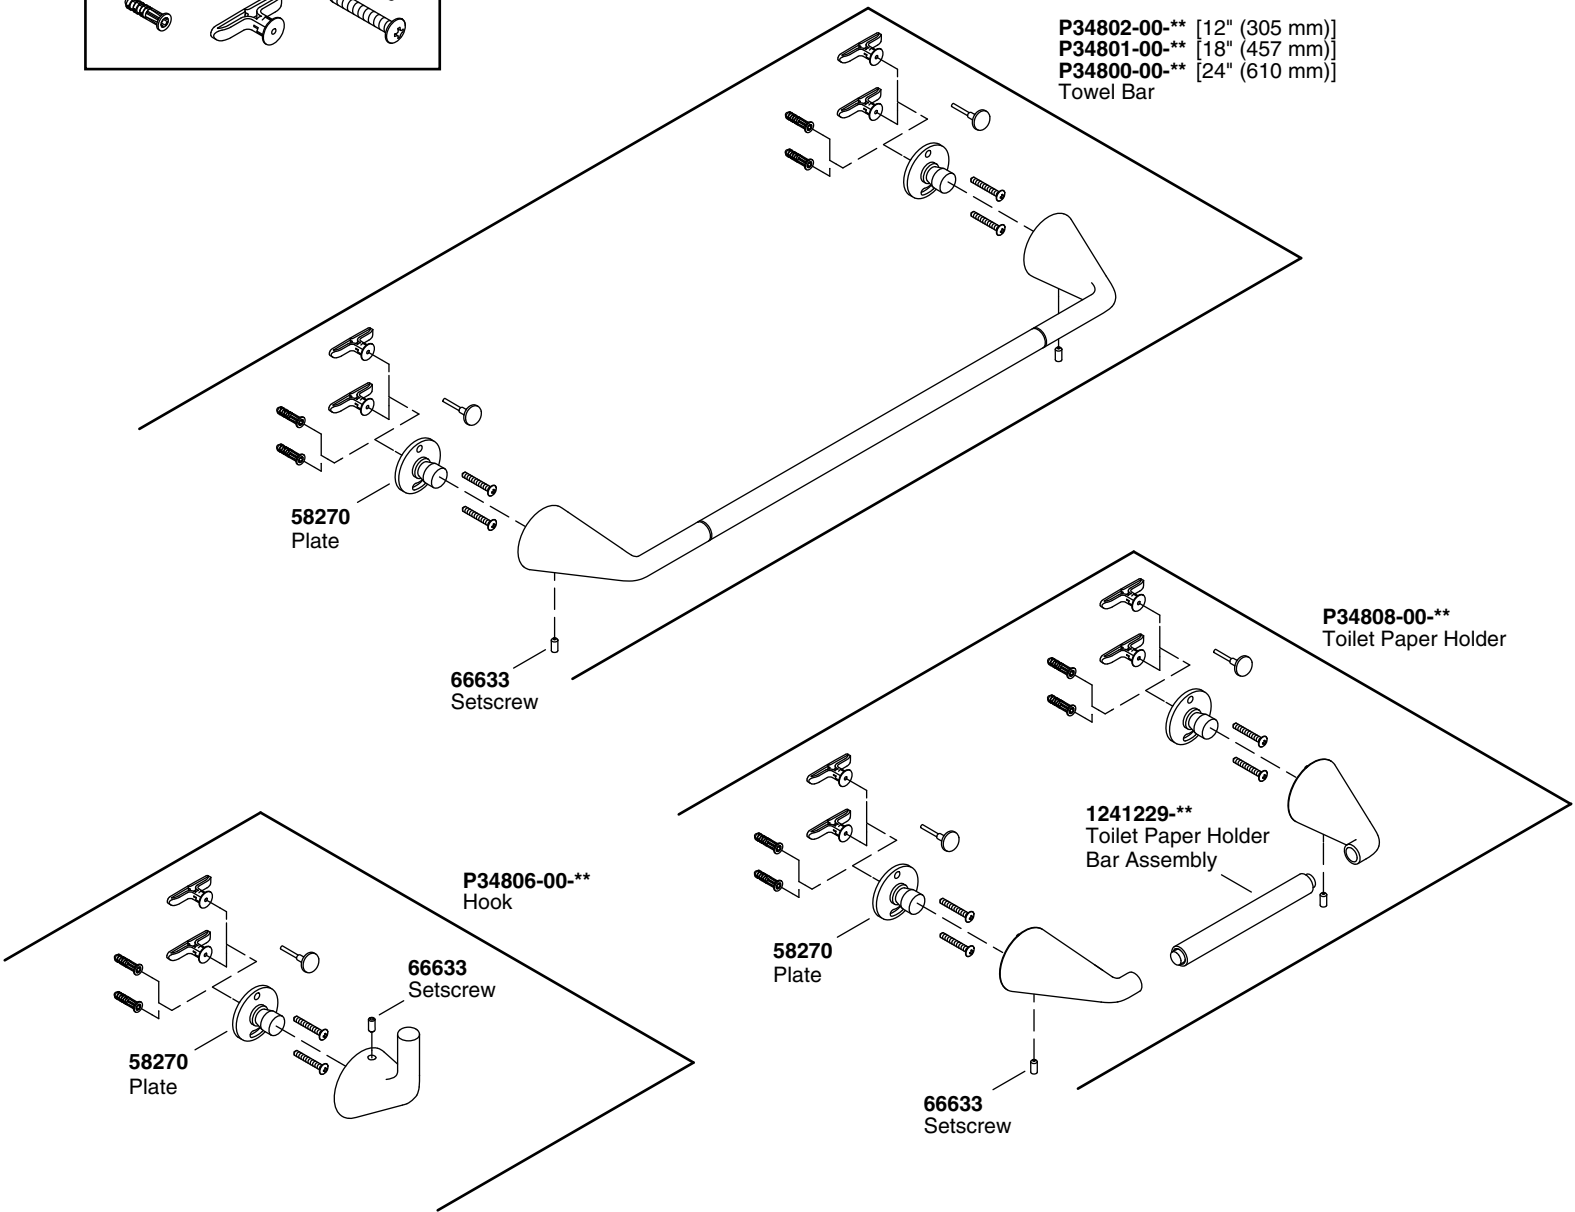

Service Parts

P34800
P34801
P34802
P34806
P34808

P34802-00-** [12" (305 mm)]
P34801-00-** [18" (457 mm)]
P34800-00-** [24" (610 mm)]
Towel Bar

**Finish/color code must be specified when ordering

We reserve the right to make revisions without notice in the design of products or in packaging unless this right has specifically been waived at the time the order is accepted.