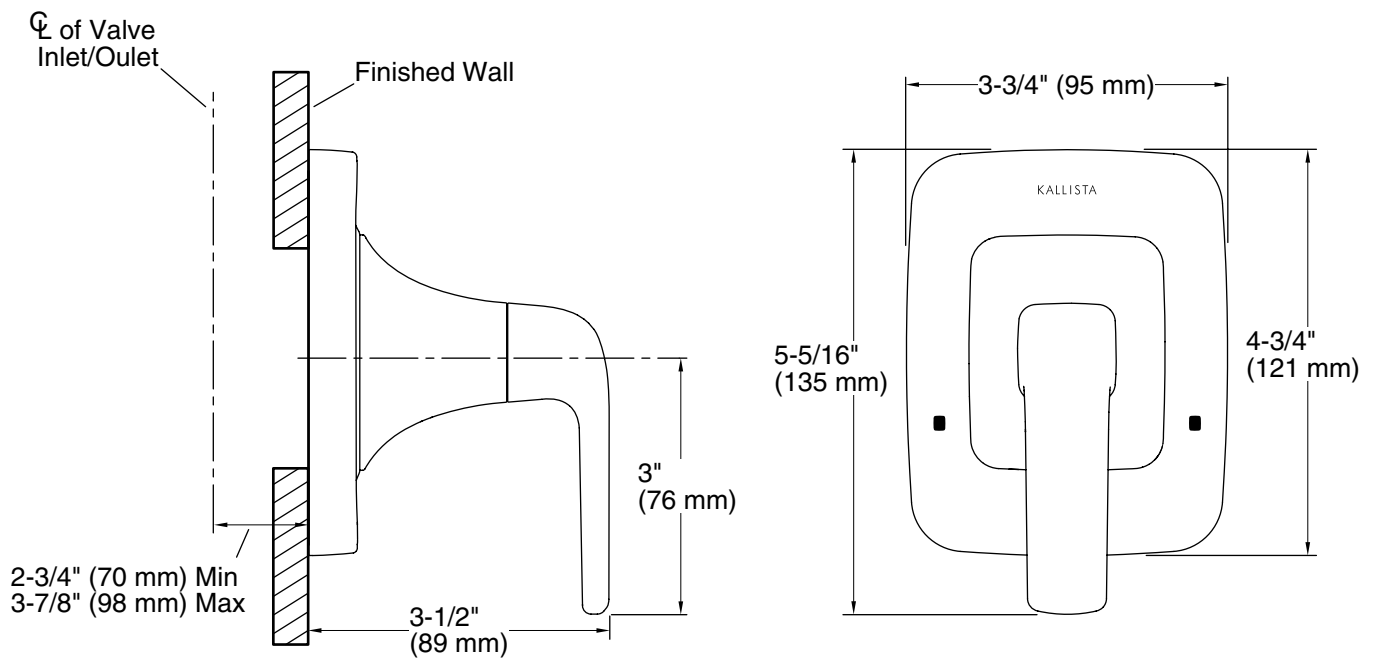

### FEATURES

- Solid metal construction for durability and reliability
- Allows bather to direct water flow
- Complements the Per Se collection

### SPECIFIED MODEL

Model	Description	Finishes				
P24724-LV	Per Se 3-Way Transfer Valve Trim, Lever Handle	<input type="checkbox"/> CP Polished Chrome	<input type="checkbox"/> AD Nickel Silver	<input type="checkbox"/> AG Brushed Nickel	<input type="checkbox"/> W7 Black Nickel	<input type="checkbox"/> 24K Polished Gold
Required Rough-in						
P29513-00	3-Way Transfer Valve	<input type="checkbox"/> NA				
P29514-00	3-Way Transfer Valve, Eco	<input type="checkbox"/> NA				