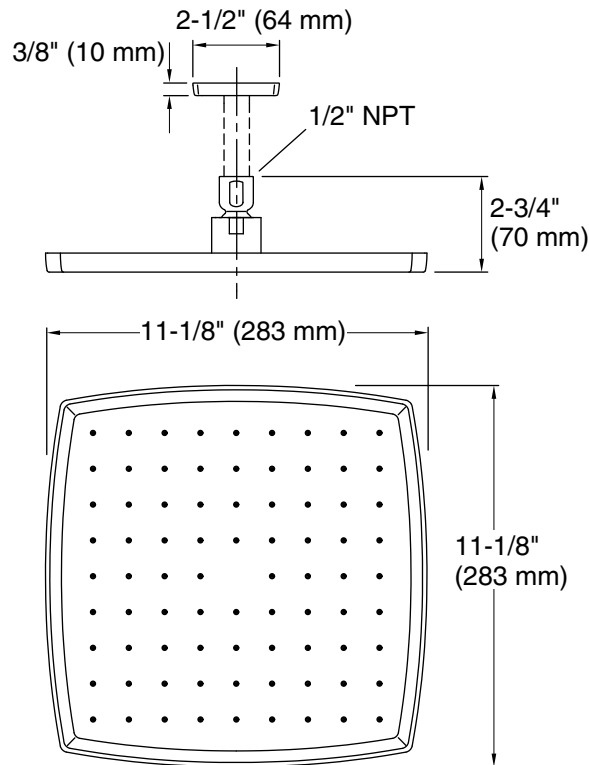

FEATURES

- Solid brass construction for durability and reliability
- Single-function Rain showerhead
- Air-induced spray technology
- Optimized sprayface for maximum performance
- 2.5 gal/min (9.5 l/min) flow rate
- 1/2" NPT connection
- Complements Kallista faucets and fixtures

CODES/STANDARDS APPLICABLE

1. Specified model meets or exceeds the following:
2. ASME A112.18.1/CSA B125.1
   - Energy Policy Act of 1992

P21514

SPECIFIED MODEL					
Model	Description	Finishes			
P21514-00	Soft Modern Raindome	☐ CP Polished Chrome	☐ AD Nickel Silver	☐ AG Brushed Nickel	☐ 24K Polished Gold
		☐ LB Bronze	☐ GN Gunmetal	☐ W7 Black Nickel	
Required Arm Options					
P21520-00	3" Ceiling-mount shower arm	☐ CP Polished Chrome	☐ AD Nickel Silver	☐ AG Brushed Nickel	☐ 24K Polished Gold
		☐ LB Bronze	☐ GN Gunmetal	☐ W7 Black Nickel	
P21521-00	6" Ceiling-mount shower arm	☐ CP Polished Chrome	☐ AD Nickel Silver	☐ AG Brushed Nickel	☐ 24K Polished Gold
		☐ LB Bronze	☐ GN Gunmetal	☐ W7 Black Nickel	
P21522-00	12" Ceiling-mount shower arm	☐ CP Polished Chrome	☐ AD Nickel Silver	☐ AG Brushed Nickel	☐ 24K Polished Gold
		☐ LB Bronze	☐ GN Gunmetal	☐ W7 Black Nickel	
P21523-00	Wall-mount shower arm	☐ CP Polished Chrome	☐ AD Nickel Silver	☐ AG Brushed Nickel	☐ 24K Polished Gold
		☐ LB Bronze	☐ GN Gunmetal	☐ W7 Black Nickel	

We reserve the right to make revisions without notice in the design of products or in packaging unless this right has specifically been waived at the time the order is accepted.