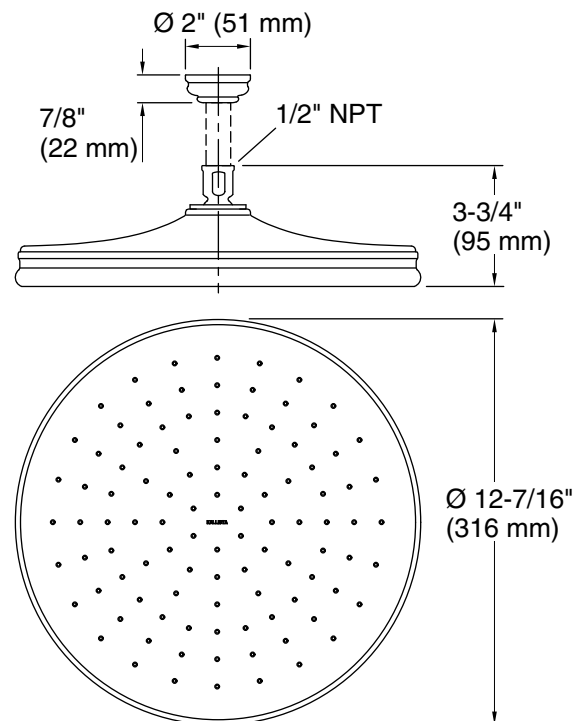

P21511

SPECIFIED MODEL					
Model	Description	Finishes			
P21510-E	Small Traditional Raindome 2.0 gal/min (7.6 l/min)	☐ CP Polished Chrome	☐ AD Nickel Silver	☐ BZ Antique Bronze	☐ SA Antique Silver
		☐ AG Brushed Nickel	☐ W6 Weathered Bronze	☐ ULB Unlacquered Brass	
P21510-00	Small Traditional Raindome 2.5 gal/min (9.5 l/min)	☐ CP Polished Chrome	☐ AD Nickel Silver	☐ BZ Antique Bronze	
		☐ AG Brushed Nickel	☐ W6 Weathered Bronze	☐ SA Antique Silver	
P21511-00	Large Traditional Raindome 2.5 gal/min (9.5 l/min)	☐ CP Polished Chrome	☐ AD Nickel Silver	☐ BZ Antique Bronze	☐ SA Antique Silver
		☐ AG Brushed Nickel	☐ W6 Weathered Bronze	☐ ULB Unlacquered Brass	
Required Arm Options					
P21520-00	3" Ceiling-mount shower arm	☐ CP Polished Chrome	☐ AD Nickel Silver	☐ BZ Antique Bronze	☐ SA Antique Silver
		☐ AG Brushed Nickel	☐ W6 Weathered Bronze	☐ ULB Unlacquered Brass	
P21521-00	6" Ceiling-mount shower arm	☐ CP Polished Chrome	☐ AD Nickel Silver	☐ BZ Antique Bronze	☐ SA Antique Silver
		☐ AG Brushed Nickel	☐ W6 Weathered Bronze	☐ ULB Unlacquered Brass	
P21522-00	12" Ceiling-mount shower arm	☐ CP Polished Chrome	☐ AD Nickel Silver	☐ BZ Antique Bronze	☐ SA Antique Silver
		☐ AG Brushed Nickel	☐ W6 Weathered Bronze	☐ ULB Unlacquered Brass	
P21523-00	Wall-mount shower arm	☐ CP Polished Chrome	☐ AD Nickel Silver	☐ BZ Antique Bronze	☐ SA Antique Silver
		☐ AG Brushed Nickel	☐ W6 Weathered Bronze	☐ ULB Unlacquered Brass	

We reserve the right to make revisions without notice in the design of products or in packaging unless this right has specifically been waived at the time the order is accepted.