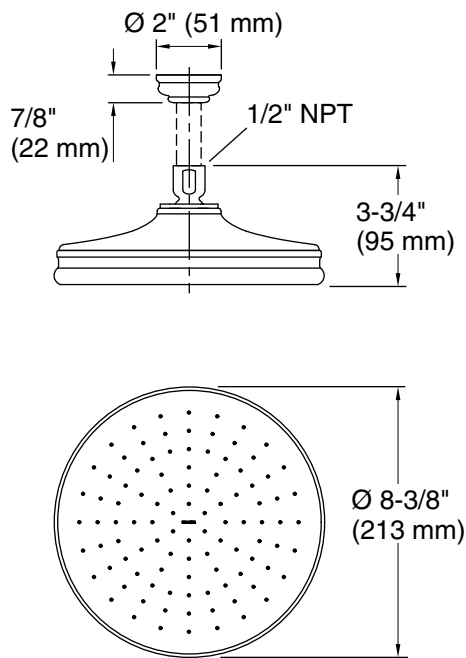

FEATURES

- Solid brass construction for durability and reliability
- Single-function rain showerhead
- Air-induced spray technology
- Optimized sprayface for maximum performance
- Small Traditional Raindome in 2.0 gal/min (7.6 l/min) or 2.5 gal/min (9.5 l/min)
- Large Traditional Raindome in 2.5 gal/min (9.5 l/min)
- 1/2" NPT connection
- Complements Kallista faucets and fixtures

CODES/STANDARDS APPLICABLE

Specified model meets or exceeds the following:

- ASME A112.18.1/CSA B125.1
- Energy Policy Act of 1992

**P21510,
P21511**

P21510