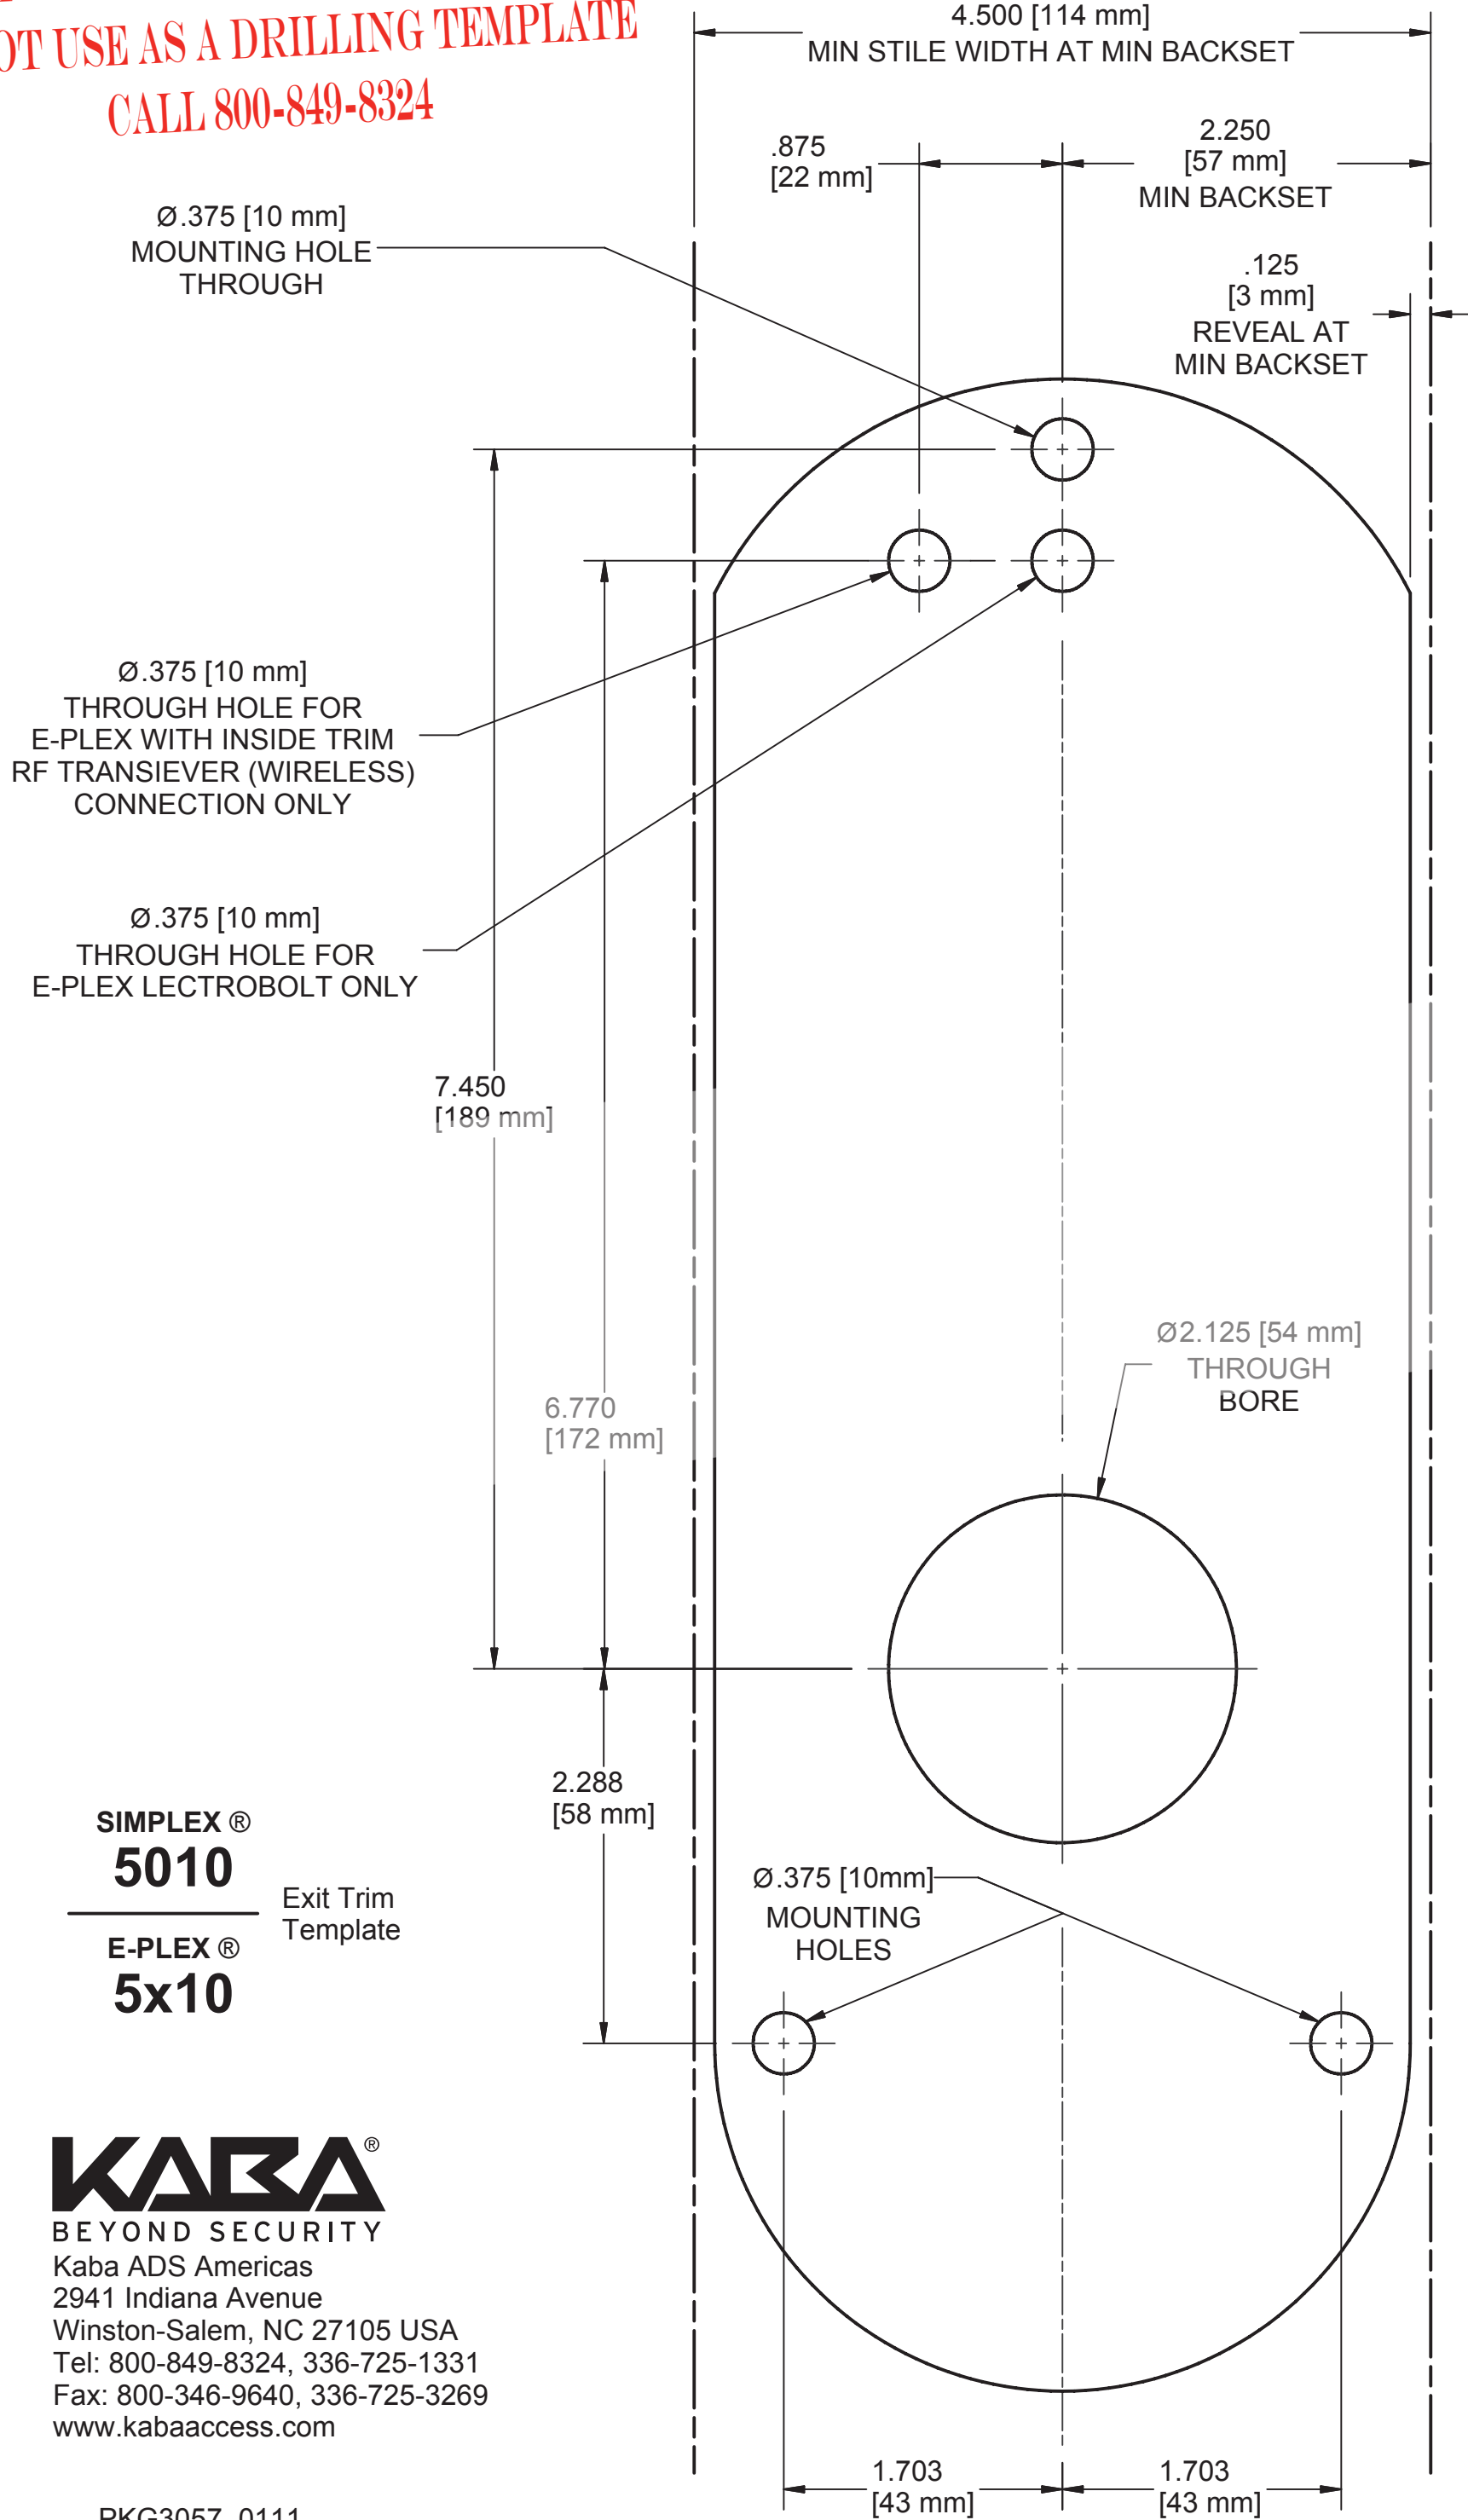

REFERENCE ONLY, NOT TO SCALE
DO NOT USE AS A DRILLING TEMPLATE

CALL 800-849-8324

SIMPLEX®
5010
 Exit Trim
 Template
E-PLEX®
5x10

KABA®
 BEYOND SECURITY
 Kaba ADS Americas
 2941 Indiana Avenue
 Winston-Salem, NC 27105 USA
 Tel: 800-849-8324, 336-725-1331
 Fax: 800-346-9640, 336-725-3269
 www.kabaaccess.com