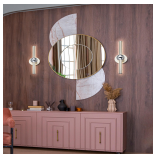

Arzy 20" LED Linear Wall/Bath

Image shown does not reflect selected option

Configured SKU: NSH-9121

Description :

Arzy 20" LED Linear Wall/Bath

Primary Shade Material :

[No Shade Material](#)

Frame Style :