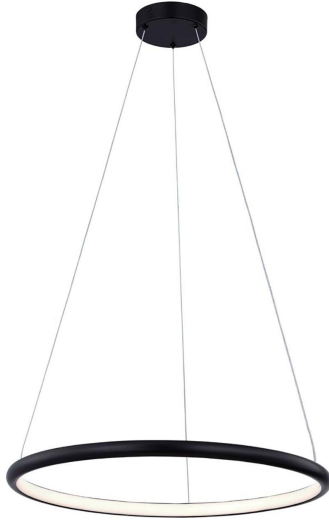

## Circola 25" LED Ring Pendant

### Metal Finish:

Matte Black (MBLK)

### Description :

Circola 25" LED Ring Pendant

### Dimension :

24.5" Dia. x .75" H (shade only)