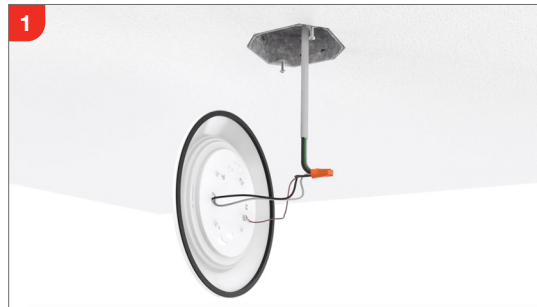

Juno® SlimBasics™ JSBT Tapered LED Surface Mount Disk Light

Surface Mount Downlights

SlimBasics™ Tapered LED Disk Light Series comes in 4in. and 6in. sizes and provides even illumination where you need it most. The matte white aluminum housing is aesthetically pleasing bringing a design element that blends with any décor.

Features include:

- JSBT 4in. = 750L
- JSBT 6in. = 990L
- 2700K and 3000K, 90 CRI
- Wet Location listed
- 120v – Triac dimming down to 10%
- Mounts to industry standard junction boxes (no bracket required)
- 50,000 hours at L70
- Suitable for use within closet storage spaces

JSBT 6in.

JSBT 4in.

Juno®

Fast & Easy Installation

The Juno® SlimBasics™ LED disk light can be paired with an industry standard JBOX for new construction or retrofit over an existing box to upgrade the look of the space. It's wet location listing makes it great for bathrooms, patios, entryways and porches.

Ordering Information

Ordering Example: JSBT 6IN 30K 90CRI WL MW

Trim Series	Size	CCT	CRI	Listing	Color Finish
JSBT	4IN 4 inch	27K 2700K	90CRI 90+ CRI	WL Wet Location	MW Matte White
	6IN 6 inch	30K 3000K			