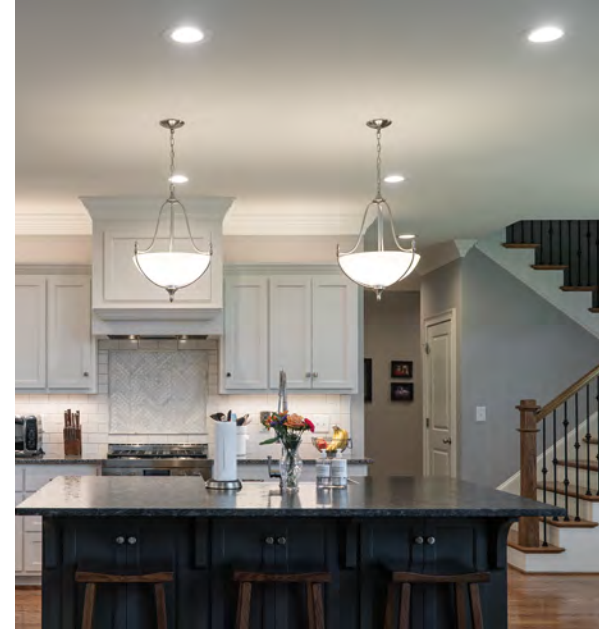

Juno® Retrofit LED Trim Kits

Retrofit Trim Kits are economical downlight solutions that can be used in both renovation and new construction projects. They install quickly, and easily from below the ceiling into traditional recessed housings. For installation into existing housings, Juno® Trim Kits include an E26 socket whip, or for new construction installations consider Juno® Quick Connect Housings. Juno® retrofit trim kit solutions provide an array of product families including: RetroBasics™, E Series, RLD, RLA, J6RL, J6SLC Smart Speaker Light, and Quick Connect Housings.

	Application	Size	Trim Style	Lumen	CCT	CRI	Dimming	Install Type	Finishes	Special Applications
RetroBasics™										
 RetroBasics Switchable Downlight RB4 | RB56	Indoor/Outdoor Single Family Multi-Family	4"	Regressed Baffle or Smooth, Traditional Aesthetic	625	Switchable White 2700K- 5000K	90	Dimmable 100% to 10%	Trim Kit, Housing Required New Construction or Re- model Applications	White Color Finish Trim Inserts Available	
		5/6"		860						
 RetroBasics Switchable Adjustable RB4A | RB56A	Indoor Single Family Multi-Family	4"	Adjustable Modern, Aesthetic	700	Switchable White 2700K- 5000K	90	Dimmable 100% to 10%	Trim Kit, Housing Required New Construction or Re- model Applications	White Matte Black Bronze Satin Nickel Paint	
		5/6"		800						
 RetroBasics Smart RB4SC | RB56SC	Indoor/Outdoor Single Family Multi-Family Light Commercial	4"	Regressed, Smooth Traditional Aesthetic	730 730	Tunable White	90	Dimmable to 1% (Not for use with wall dimmers). Perfect for use as a nightlight.	Trim Kit, Housing Required New Construction or Remodel Applications	White Color Finish Trim Inserts Available	
		5/6"		885						
 RetroBasics Smart ADJ RB4AC | RB56AC	Indoor Single Family Multi-Family Light Commercial	4"	Adjustable Modern, Aesthetic	687	Tunable White	90	Dimmable to 1% (Not for use with wall dimmers). Perfect for use as a nightlight.	Trim Kit, Housing Required New Construction or Remodel Applications	White	
		5/6"		850						
E Series										
 E Series Smooth Switchable 4SEMW | 65SEMW	Indoor/Outdoor Single Family Multi-Family Light Commercial	4"	Deep Regressed, Smooth Traditional Aesthetic	700	Switchable White 2700K- 5000K	90	Dimmable 100% to 10%	Trim Kit, Housing Required New Construction or Remodel Applications	White Color Finish Inserts Available	
		5/6"		900 / 1200						
 E Series Baffle Switchable 4BEMW | 65BEMW	Indoor/Outdoor Single Family Multi-Family Light Commercial	4"	Deep Regressed, Baffle Traditional Aesthetic	700	Switchable White 2700K- 5000K	90	Dimmable 100% to 10%	Trim Kit, Housing Required New Construction or Re- model	White Color Finish Inserts Available	
		5/6"		900 / 1200						
RLD										
 RLD 4RLD | 5RLD | 6RLD	Indoor/Outdoor Single Family Multi-Family Light Commercial	4"	Regressed, Baffle Traditional Aesthetic	600 / 900	2700K 3000K	90	Dimmable 100% to 5%	Trim Kit, Housing Required New Construction or Remodel Applications	White	
		5"		700						
		6"		700 / 1000