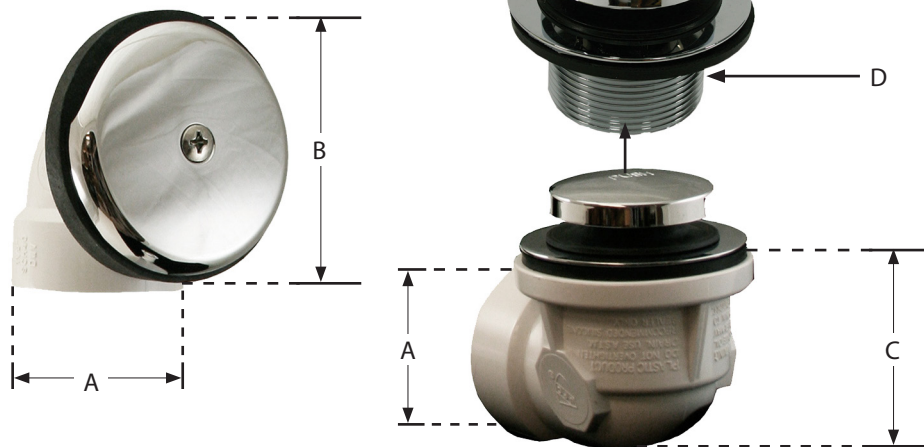

## ONE-HOLE TOE TOUCH BATH WASTE KIT, STANDARD HALF KIT, PVC

- Schedule 40 PVC
- One-hole faceplate
- Toe touch stopper allows opening and closing without bending
- Standard half kit - no pipe or tee included
- Bolt holes on top elbows are pre-threaded
- 3/8" thread size for testing
- Simple installation with no special tools required

Part No.	Finish	A	B	C	D
B07012	Chrome Plated	1.50"	3.12"	3.62"	1.50"
B0754BN	Brushed Nickel	1.50"	3.12"	3.62"	1.50"
B0754RB**	Oil Rubbed Bronze	1.50"	3.12"	3.62"	1.50"
B07016**	Polished Brass	1.50"	3.12"	3.62"	1.50"