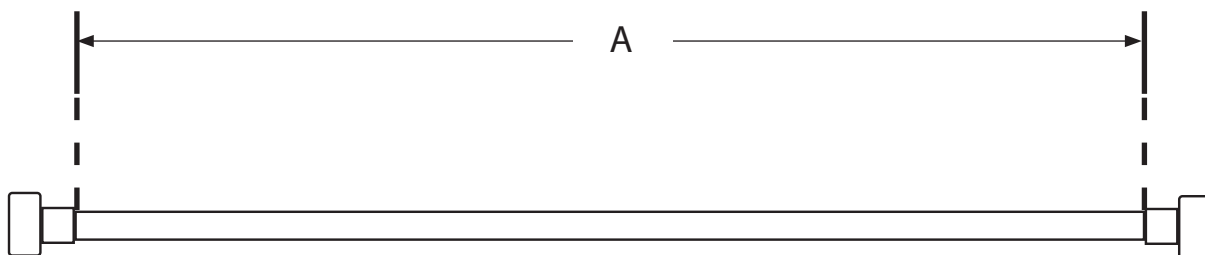

## WASHING MACHINE HOSE, STRAIGHT FEMALE

- Industrial quality
- 1/2" ID EPDM rubber for hot and cold use
- Polyester yarn reinforcement
- 3/4" female hose ends
- 120° F working temperature
- 200 PSI working pressure
- Includes washers

Part No.	Overall Length
J04204	4'
J04205	5'
J04206	6'