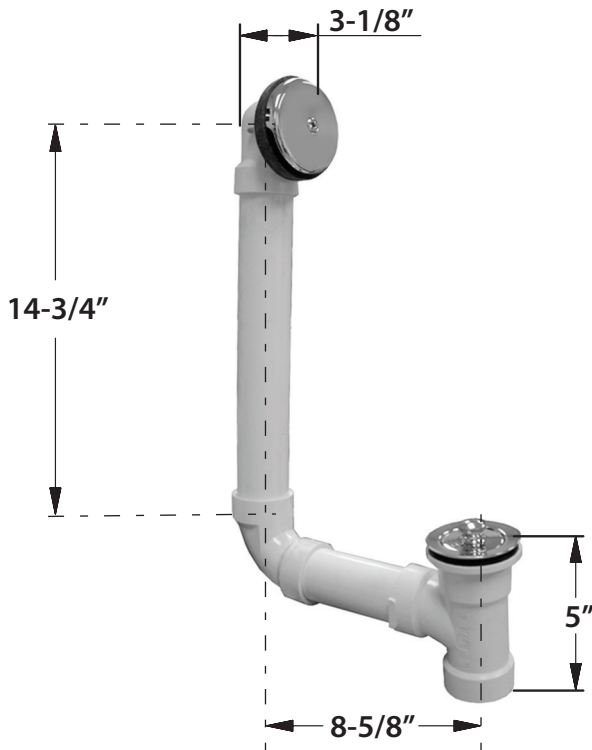

## SCHEDULE 40 ONE-HOLE DIRECT T-WASTE FULL KIT, INCLUDES PIPE & 90° ELBOW

- One-hole faceplate
- Bolt holes on top elbows are pre-threaded
- All drains 3/8" thread size for testing
- Constructed of durable corrosion resistant materials
- Simple installation with no special tools required
- UPC listed

PVC	ABS	DESCRIPTION
<b>B07044</b>	<b>B07045</b>	Chrome Plated Brass Lift and Turn
<b>B07020</b>	<b>B07021</b>	Chrome Plated Lift and Turn
<b>B07024</b>	<b>B07025</b>	Polished Brass Lift and Turn
<b>B07022</b>	<b>B07023</b>	Chrome Plated Toe Touch
-	<b>B07027</b>	Polished Brass Toe Touch
<b>B07046</b>	<b>B07047</b>	Chrome Plated Friction Lift
<b>B07048</b>	<b>B07049</b>	Polished Brass Friction Lift