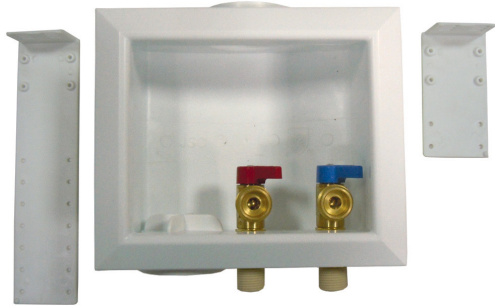

## PART NO. B05841

### WASHING MACHINE BOX, LEFT OUTLET, 1/2" CPVC CONNECTION

- Compact design
- Quarter-turn valves
- Easy to remove test plug
- Can be converted to a center outlet by rotating box 180°
- Includes mounting brackets and frame
- Meets or exceeds IAPMO PS 54-2015, ASME A112.18.1-2018, and CSA B125.1-18
- cUPC listed