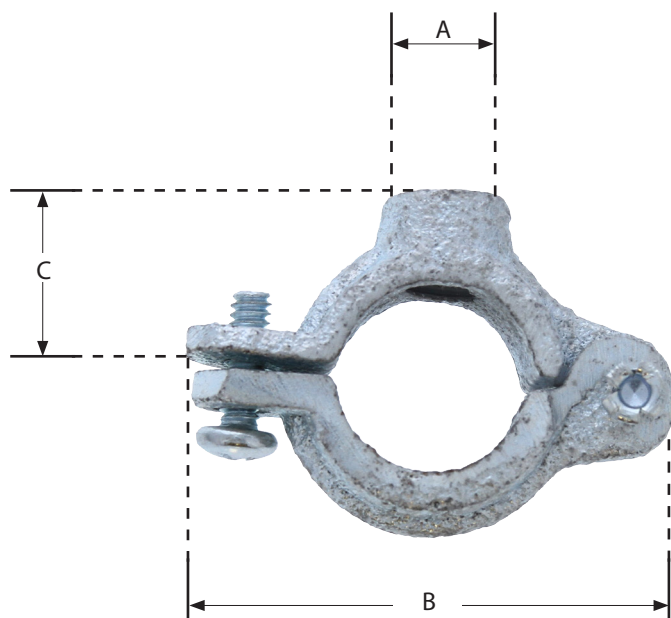

## HINGED SPLIT RING

- Safely secures pipe to mounting surfaces
- Compatible with iron pipe
- Zinc plated cast iron for durability and corrosion resistance

Part No.	Size	Rod Size - A	B	C	Maximum Load
H72050	0.50"	0.37"	2.14"	0.98"	180 lbs
H72075	0.75"	0.37"	2.42"	1.00"	180 lbs
H72100	1.00"	0.37"	2.67"	1.12"	180 lbs
H72125	1.25"	0.37"	3.16"	1.37"	180 lbs
H72150	1.50"	0.37"	3.36"	1.56"	180 lbs
H72200	2.00"	0.37"	3.86"	1.69"	180 lbs
H72250	2.50"	0.50"	4.67"	2.19"	300 lbs
H72400	4.00"	0.50"	6.33"	3.06"	300 lbs