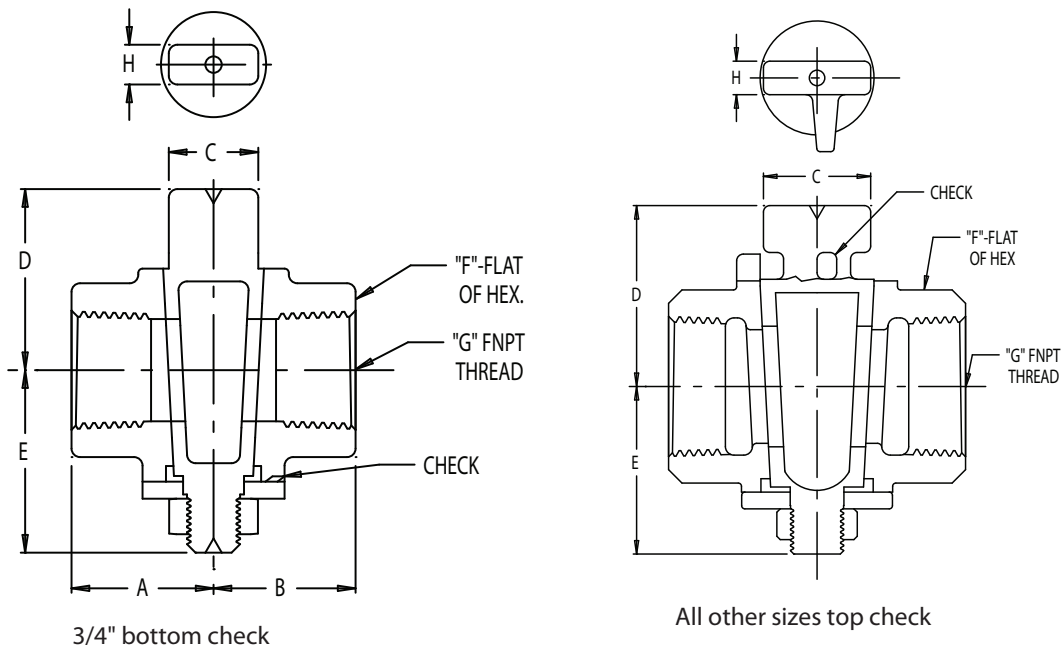

GAS SHUT-OFF VALVE, TEE HEAD

- Rated at 2 PSIG
- Cast bronze plug style

Part No.	Size	A	B	C	D	E	F	G	H
G19025	0.25"	0.93"	0.93"	0.56"	1.47"	1.19"	0.94"	0.25"	0.25"
G19037	0.37"	0.93"	0.93"	0.56"	1.47"	1.19"	0.94"	0.37"	0.25"
G19075	0.75"	1.16"	1.16"	0.75"	1.59"	1.39"	1.28"	0.75"	0.28"
G19100	1.00"	1.38"	1.38"	1.05"	1.67"	1.58"	1.59"	1.00"	0.32"
G19125	1.25"	1.61"	1.61"	1.19"	1.96"	1.98"	2.19"	1.25"	0.38"
G19200	2.00"	2.18"	2.18"	1.88"	2.54"	2.38"	2.75"	2.00"	0.50"