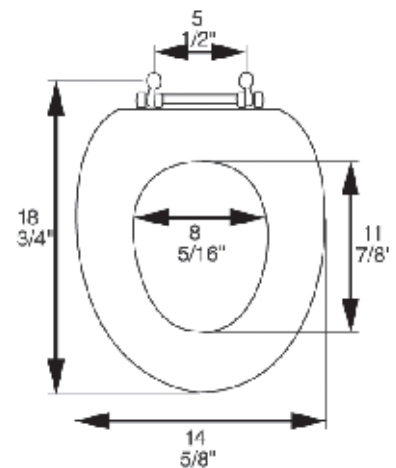

Seat shall be Comfort™ Seats

Model Number C3B2E2-20BN

Premium Piano Finish Bamboo Wood Toilet Seat

Elongated Closed Front with Cover

Category

RESIDENTIAL

Features

- Natural bamboo laminated construction
- Rattan bamboo color
- Fashionable brushed nickel hinges
- Four-color coordinated bumpers
- Corrosion resistant mounting hardware
- Piano Finish - high gloss polyurethane sealer

Seat Color/Finish

Specify Rattan Bamboo

Hinge Color/Finish

Specify brushed nickel

Product Specifications

Hinge Design: Brushed nickel hinge

Ring Thickness: 5/8"

Ring Thickness with Bumper: 1 3/8"

Height of Seat with Cover: 2 1/8"

Size: ANSI Standard Toilet

Additional Information

Comfort™ Seats utilizes the finest natural bamboo for beauty and durability.

Factory installed brushed nickel hinge

Note: No two seats are alike. Seats manufactured from natural woods may vary in color and grain arrangement due to the acceptance of stain and tree selection.