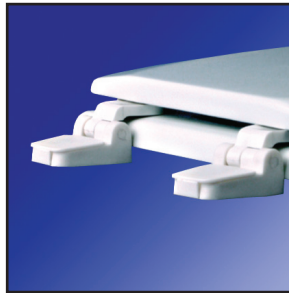

#### Product Specifications

Hinge Design: Heavy duty plastic hinge with stainless steel screws

Ring Thickness: 3/4"

Ring Thickness with Bumper: 1 1/8"

Height of Seat with Cover: 2 1/4"

Size: ANSI Standard Toilet

#### Additional Information

Comfort™ Seats molded wood utilizes the finest paint to seal and beautify the MDF wood core with deep lustrous color and rock hard enamel durability.

Corrosion proof, self-aligning hardware