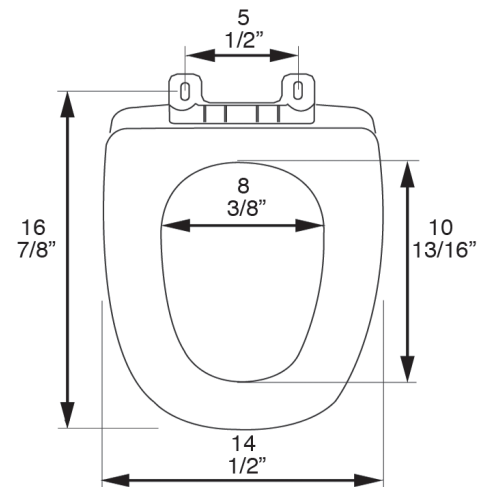

Seat shall be Comfort™ Seats

Model Number C049WD

Deluxe Molded Wood Toilet Seat

Round Closed Square Front with Cover

Category

RESIDENTIAL

Features

- Eljer® New Emblem™ Design Deluxe
- Durable MDF Wood
- Multi-coat high gloss enamel paint
- UV paint color protection
- Adjustable top mount hinge
- Color matching hinge and bumpers
- Four bumpers on ring for stability
- Non-skid rubberized pads
- Corrosion resistant stainless steel screws
- Corrosion proof POM nuts and bolts

Seat Color/Finish

Specify white

Hinge Color/Finish

Specify white

Product Specifications

Hinge Design: Heavy duty plastic hinge with stainless steel screws

Ring Thickness: 3/4"

Ring Thickness with Bumper: 1 1/8"

Height of Seat with Cover: 2 1/4"

Size: ANSI Standard Toilet

Additional Information

Comfort™ Seats molded wood utilizes the finest paint to seal and beautify the MDF wood core with deep lustrous color and rock hard enamel durability.

Corrosion proof, self-aligning hardware