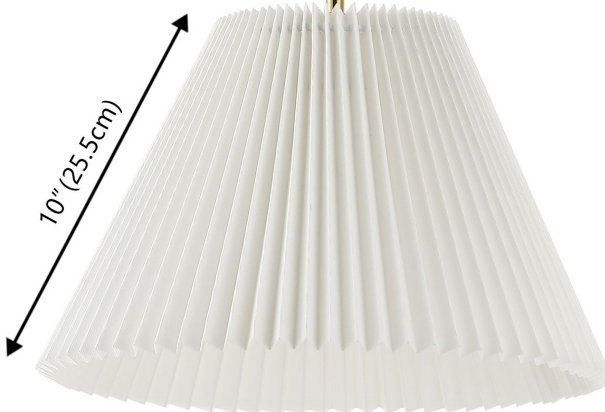

For Sloped Ceiling

5.125" (13cm)

13.25" (33.5cm)

6.75" (17cm)

10" (25.5cm)

17-76" (43-193cm)

14.25" (36cm)