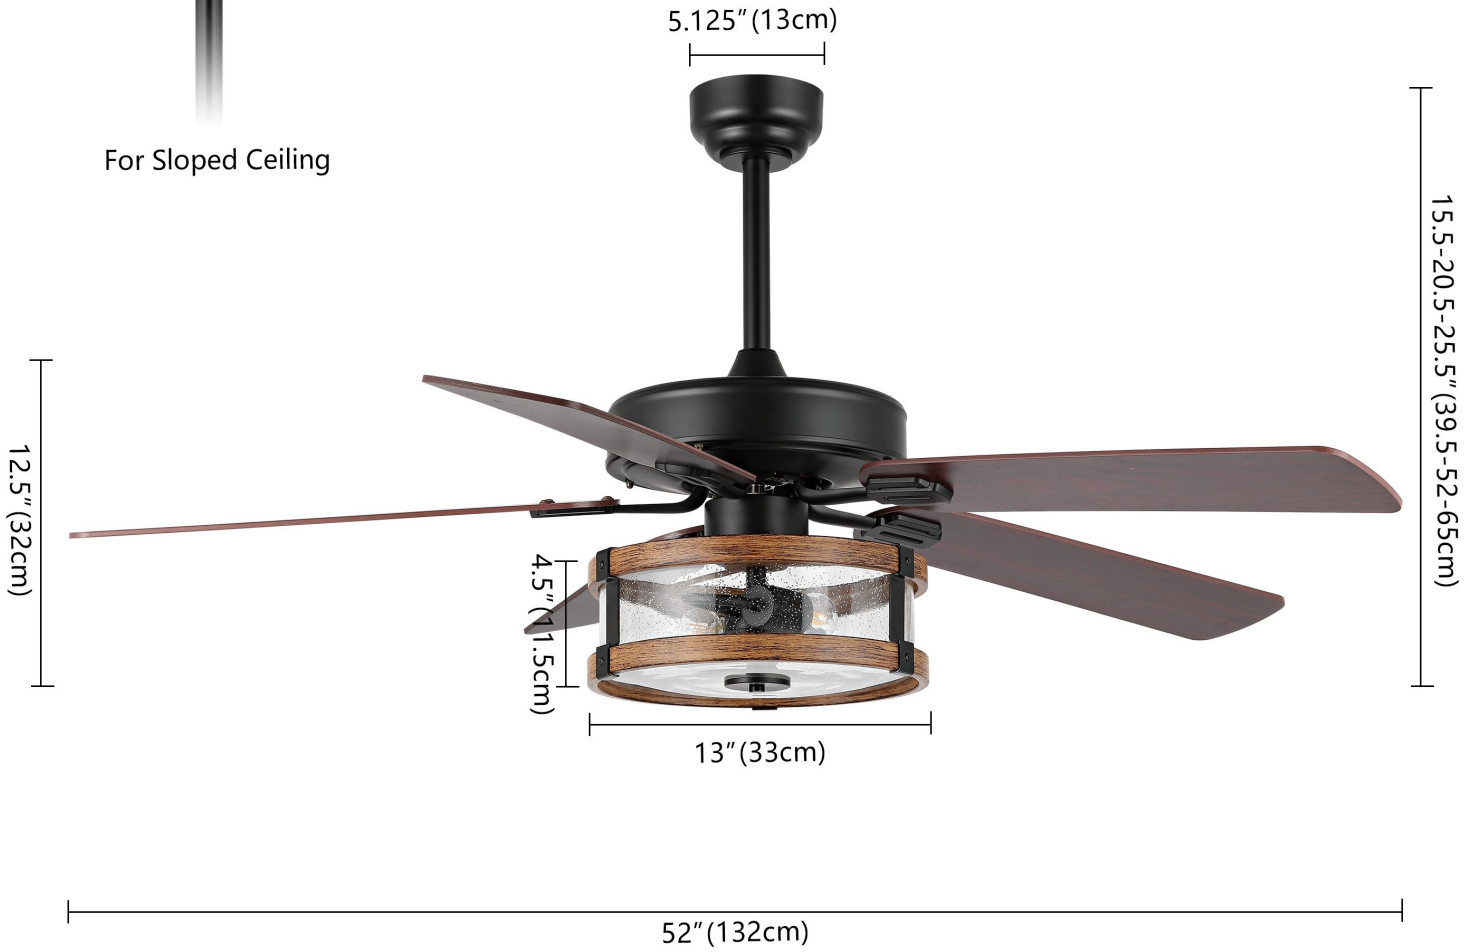

For Sloped Ceiling

5.125" (13cm)

12.5" (32cm)

4.5" (11.5cm)

13" (33cm)

15.5-20.5-25.5" (39.5-52-65cm)

52" (132cm)