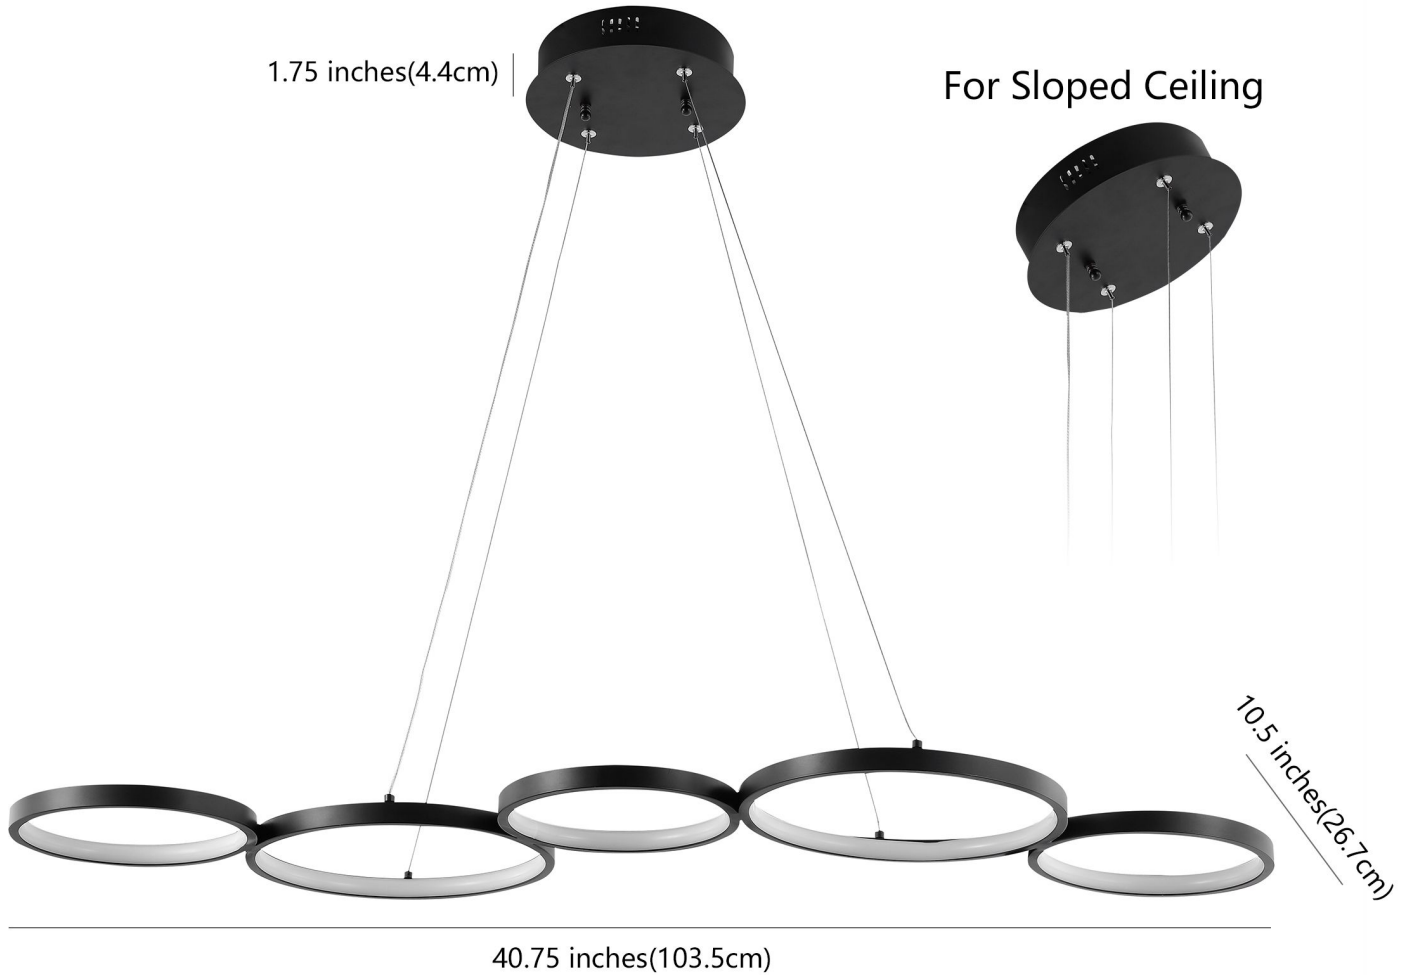

12-74 inches(30.5-188cm)

7.125 inches(18.1cm)

1.75 inches(4.4cm)

For Sloped Ceiling

40.75 inches(103.5cm)

10.5 inches(26.7cm)