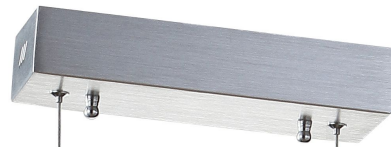

Max height 77.5 inch
Min height 5.5 inch

Wire 72"

4.5"

32"