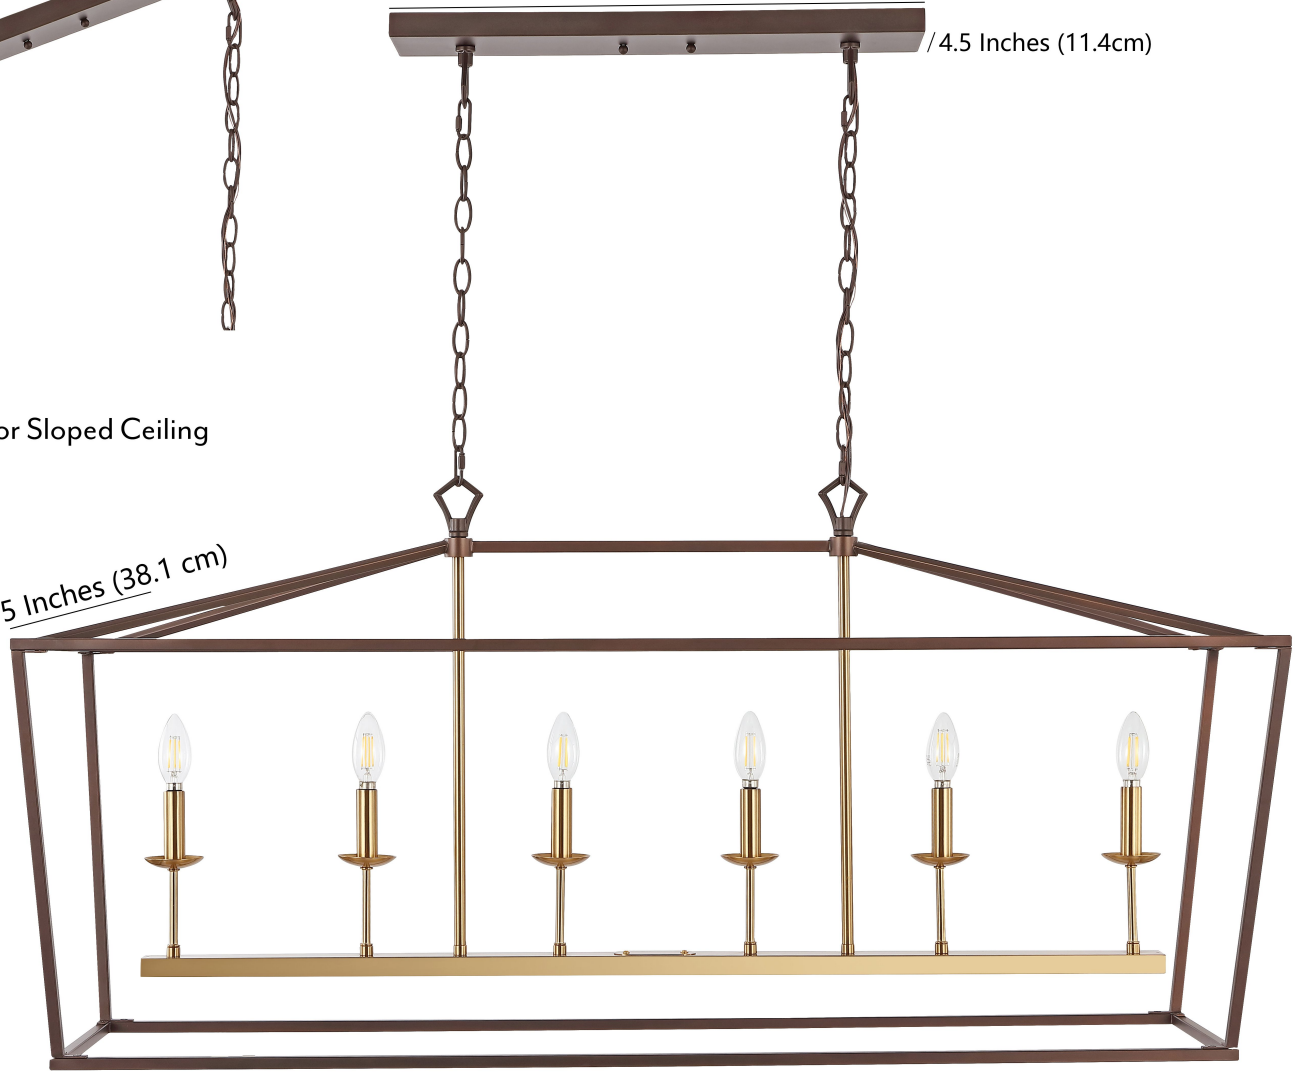

For Sloped Ceiling

21.625Inches (54.9cm) / 4.5 Inches (11.4cm)

15 Inches (38.1 cm)

22.5 Inches (57.1cm)

49 Inches (124.5 cm)

27-99 Inches (68.6-251.5cm)