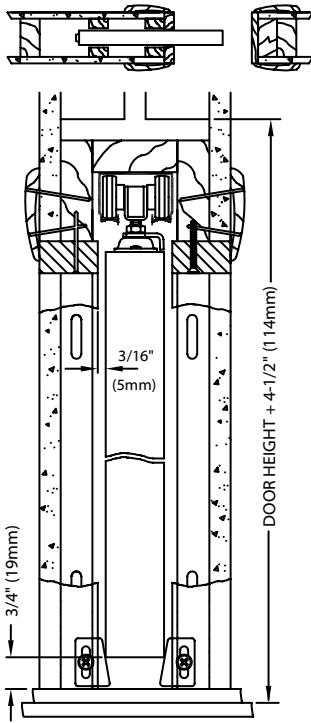

1500 Commercial Grade Pocket Door Frame for 1" to 1 3/8" Thick Doors (1 3/4" with 1575 Adaptor Kit) to 125 lbs. (200 lbs. with 1125 Hanger)

ORDERING DATA

For 2 x 4 Construction. Removable aluminum track with convex rails for smooth quiet operation, rust resistant steel reinforced wood split studs, jump proof three wheel (1" dia.) hangers, self adjusting floor anchors, 2'6" and 3'0" headers marked to cut to smaller door sizes. Brass-tone steel parts. All frames for doors up to 1 3/8" can be converted for 1 3/4" doors with 1575PPK3 adaptor kit. All oversized frames include 1575PPK3 adaptor kit.