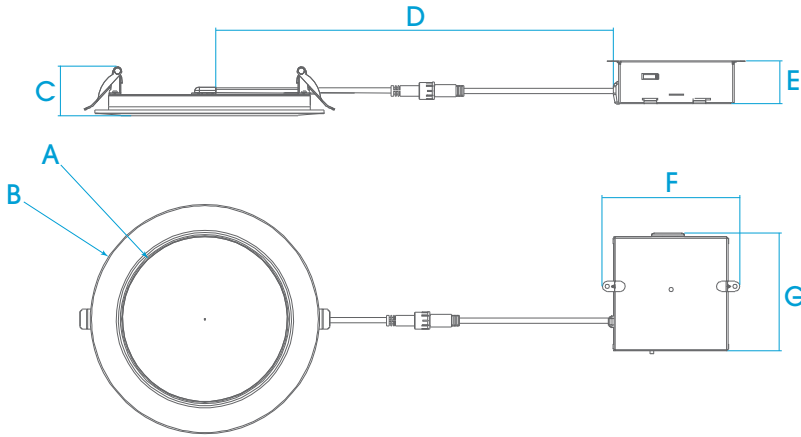

RLF-6615

6" FIRE RATED ULTRA-SLIM
LED RECESSED DOWNLIGHTS

Fixture Type
Project
Notes

TECHNICAL DRAWING

DIMENSIONS

A	5"	126 mm
B	7"	175 mm
C	1 ½"	38 mm
D	12"	305 mm
E	1 ½"	33 mm
F	4 ¼"	106 mm
G	3 ⅝"	90 mm
Cut Out:	6 ¼" Ø