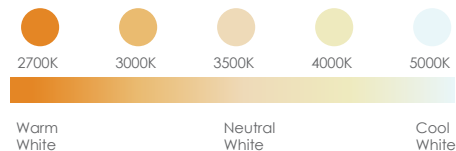

RLF-6615

6" FIRE RATED ULTRA-SLIM
LED RECESSED DOWNLIGHTS

Fixture Type
Project
Notes

5-level CCT Switch (TRIAC)

5-level CCT Switch (0-10V)

JESCO introduces its newest Fire-Rated Downlights. Fixtures are code compliant for use in fire-rated constructions for up to a maximum of 2 hours. Offered in two sizes, 4" and 6" diameters, these downlights feature a very slim recessed profile, measuring just 1.5" in height, and are both IC and Airtight rated, perfect for installation in tight plenums. Traditional bulky housing is not required for Remodel applications. For New Construction, a Universal Mounting Plate with Hanger Bars may be used, sold separately. Fixtures are equipped with a plug-and-play driver housed in a junction box. Fixtures include field-selectable Color Temperature options of 2700K, 3000K, 3500K, 4000K, and a cooler 5000K. High 90+CRI 3-step MacAdam Ellipse single binning LEDs provide excellent color rendition with exceptional color consistency. Dimmable with Triac or 0-10V.

SPECIFICATIONS

INPUT VOLTAGE	120V AC	120-277V AC
DIMMING	TRIAC	0-10V
WATTAGE	15W	
LUMENS	Up to 1100 Lm	
EFFICACY	73 Lm/W	
CCT ¹	5-level CCT selectable ¹	

CRI	90+
BEAM ANGLE	120°
CUT-OUT	6 1/4" Ø
RATINGS	IC, Airtight
ENVIRONMENT	Indoor - Wet
CERTIFICATIONS	cETLus
LUMEN MAINTENANCE	50,000 hours
WARRANTY ²	5 years ²

¹ 2700K/3000K/3500K/4000K/5000K Field selectable CCT switch located on power supply box (TRIAC) or in-line switch (0-10V)
² See published warranty terms for detailed information

PERFORMANCE

SELECTABLE CCT

COLOR TEMPERATURE	LUMEN	WATTAGE	EFFICACY	CRI
SW5 (27/30/35/40/50K) ³	1100 Lm	15W	73 Lm/W	90+

³ Switchable CCT

ORDERING INFO

MODEL	RATED
RLF-6615	FR - Fire Rated 120V AC FR-UNI - Fire Rated 120-277V AC

CCT / CRI
SW5
SW5 - Switchable CCT (27/30/35/40/50K) 90 CRI