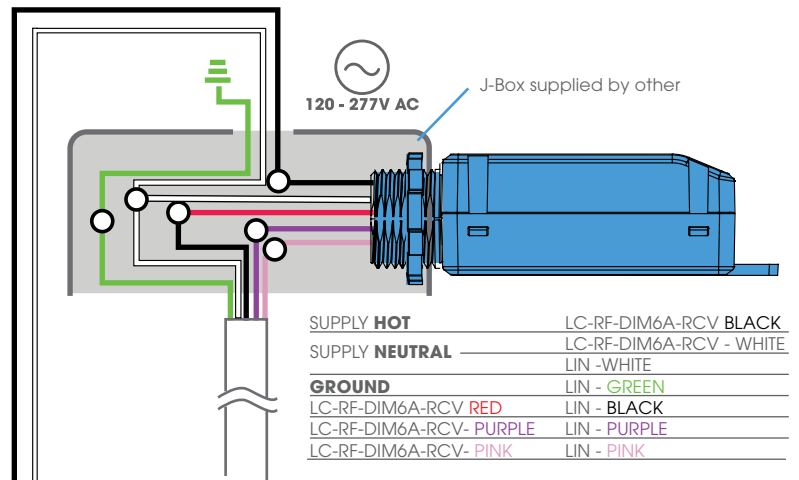

MODEL	LC-RF-DIM6A-HW-RCV
DESCRIPTIONS	0-10V RF Hardwire Receiver
INPUT VOLTAGE	120V - 277V AC
INPUT CURRENT MAX	120V - 6A / 277V - 3A
STAND BY POWER	<1W
OUTPUT POWER MAX	120V - 720W / 277V - 831W
LIN SERIES DIRECT	120V - 80FT / 277V - 100FT
LIN SERIES DIRECT/INDIRECT	120V - 60FT / 277V - 70FT
AMBIENT TEMPERATURE, ta	-4F° - 113F°
STORAGE TEMPERATURE	-13F° - 131F°
MAX. RELATIVE HUMIDITY	0-75%, non condensing
ENVIRONMENT	Indoor, Dry IP20