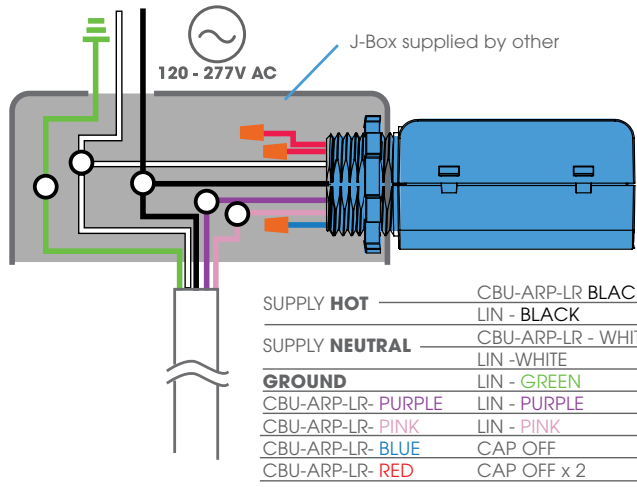

LIN-D

LED LINEAR
DIRECT LINEAR LIGHTING

CASAMBI READY

Fixture Type
Project
Notes

MODEL	CBU-ARP-LR supply by other
RATED POWER	120V 240W
	277V 554W
RATED CURRENT	2A
INPUT	120-277V AC
RELAY CONTACT RATING	120-277V AC
CONTROL OUTPUT	0-10V DC, max 7mA
OPERATING FREQUENCIES	2400-2480 MHz
MAX. OUTPUT POWER	+4dBm
NO-LOAD STANDBY POWER	< 0.5W
AMBIENT TEMPERATURE, t_a	-4F° - 113F°
MAX. CASE TEMPERATURE, t_c	158F°
STORAGE TEMPERATURE	-13F° - 158F°
MAX. RELATIVE HUMIDITY	0-80%, non condensing
ENVIRONMENT	Indoor, Dry IP20
WIRE GAUGE INPUT/OUTPUT	14-22AWG Solid or Stranded
WIRE STRIP LENGTH	0.2"
TIGHTENING FORCE	0.4Nm
MAX. INPUT CABLE LENGTH	10 Ft
MAX. LOAD CABLE LENGTH	10 Ft
WEIGHT	110 g