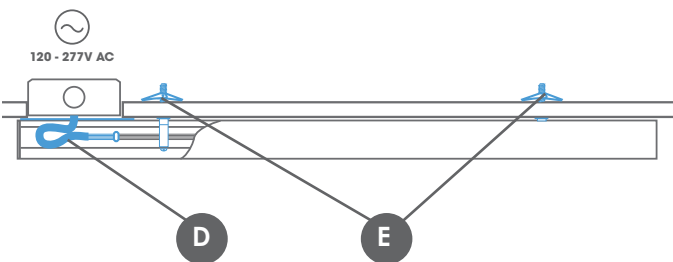

MOUNTING ACCESSORIES SURFACE MOUNT

D

LIN-SM-KIT-PF-WH

Surface mount power-feed kit with 2Ft White cord, white cover plate. Indoor, Dry.

LIN-SM-KIT-PF-BK

Surface mount power-feed kit with 2Ft Black cord, black cover plate. Indoor, Dry.

E

LIN-SM-KIT

Surface mounting kit. Indoor, Dry.

POWER FEED CABLE
18/5 AWG WIRE