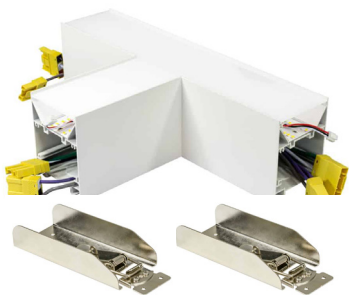

# LIN-D

LED LINEAR  
DIRECT LINEAR LIGHTING

Fixture Type
Project
Notes

## LIT CONNECTORS

	SHAPE	CCT	LENS	FINISH
<b>PART NUMBER</b>	LIN - D - L - [ ] - OP - [ ]			
<b>DESCRIPTION</b>	90° L Shaped Lit Connector			
<b>LUMEN</b>	660 Lm			
<b>ENVIRONMENT</b>	Indoor, Dry			
<b>DIMENSIONS</b>	A 3 3/16" (88 mm)	B 2 1/2" (63 mm)	C 4 7/16" (113 mm)	D 6 15/16" (176 mm) E 6 15/16" (176 mm)

**LIN-JBR 1 included**  
Metal support bracket with latch & hook locking mechanism

	SHAPE	CCT	LENS	FINISH
<b>PART NUMBER</b>	LIN - D - T - [ ] - OP - [ ]			
<b>DESCRIPTION</b>	2 x 90° T Shaped Lit Connector			
<b>LUMEN</b>	1000 Lm			
<b>ENVIRONMENT</b>	Indoor, Dry			
<b>DIMENSIONS</b>	A 3 3/16" (88 mm)	B 2 1/2" (63 mm)	C 4 7/16" (113 mm)	D 6 15/16" (176 mm) E 11 3/8" (289 mm)