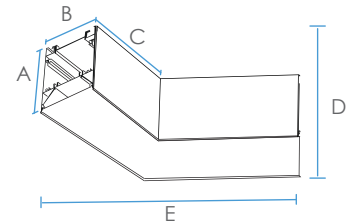

Fixture Type
Project
Notes

LIT CONNECTORS ... continued

	SHAPE	CCT	LENS	FINISH
PART NUMBER	LIN - D - V -		OP -	
DESCRIPTION	120° V Shaped Lit Connector			
LUMEN	660 Lm			
ENVIRONMENT	Indoor, Dry			
DIMENSIONS	A 3 3/16" (88mm)	B 2 1/2" (63 mm)	C 4 7/16" (113 mm)	D 6 5/16" (160 mm)

LIN-JBR 1 included
Metal support bracket with latch & hook locking mechanism

	SHAPE	CCT	LENS	FINISH
PART NUMBER	LIN - D - Y -		OP -	
DESCRIPTION	120° Y Shaped Lit Connector			
LUMEN	1000 Lm			
ENVIRONMENT	Indoor, Dry			
DIMENSIONS	A 3 3/16" (88 mm)	B 2 1/2" (63 mm)	C 4 7/16" (113 mm)	D 4 7/16" (113 mm)

LIN-JBR 2 included
Metal support bracket with latch & hook locking mechanism