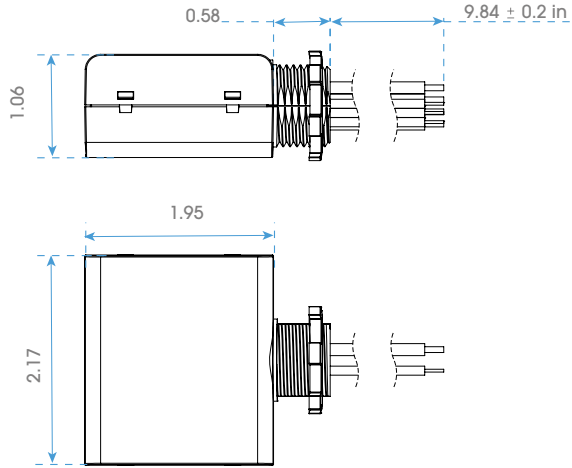

LIN-D

LED LINEAR
DIRECT LINEAR LIGHTING

CASAMBI READY

Fixture Type
Project
Notes

MODEL	CBU-ARP-LR supply by other
RATED POWER	120V 240W
	277V 554W
RATED CURRENT	2A
INPUT	120-277V AC
RELAY CONTACT RATING	120-277V AC
CONTROL OUTPUT	0-10V DC, max 7mA
OPERATING FREQUENCIES	2400-2480 MHz
MAX. OUTPUT POWER	+4dBm
NO-LOAD STANDBY POWER	< 0.5W
AMBIENT TEMPERATURE, t_a	-4F° - 113F°
MAX. CASE TEMPERATURE, t_c	158F°
STORAGE TEMPERATURE	-13F° - 158F°
MAX. RELATIVE HUMIDITY	0-80%, non condensing
ENVIRONMENT	Indoor, Dry IP20
WIRE GAUGE INPUT/OUTPUT	14-22AWG Solid or Stranded
WIRE STRIP LENGTH	0.2"
TIGHTENING FORCE	0.4Nm
MAX. INPUT CABLE LENGTH	10 Ft
MAX. LOAD CABLE LENGTH	10 Ft
WEIGHT	110 g