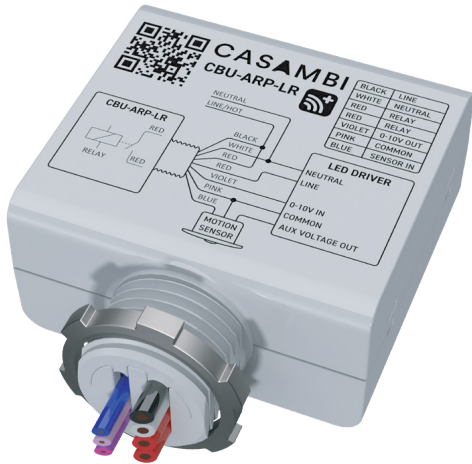

LIN-D

LED LINEAR
DIRECT LINEAR LIGHTING

CASAMBI READY

Fixture Type
Project
Notes

MODEL	CBU-ARP-LR supply by other
RATED POWER	120V 240W
	277V 554W
RATED CURRENT	2A
INPUT	120-277V AC
RELAY CONTACT RATING	120-277V AC
CONTROL OUTPUT	0-10V DC, max 7mA
OPERATING FREQUENCIES	2400-2480 MHz
MAX. OUTPUT POWER	+4dBm
NO-LOAD STANDBY POWER	< 0.5W
AMBIENT TEMPERATURE, t_a	-4F° - 113F°
MAX. CASE TEMPERATURE, t_c	158F°
STORAGE TEMPERATURE	-13F° - 158F°
MAX. RELATIVE HUMIDITY	0-80%, non condensing
ENVIRONMENT	Indoor, Dry IP20
WIRE GAUGE INPUT/OUTPUT	14-22AWG Solid or Stranded
WIRE STRIP LENGTH	0.2"
TIGHTENING FORCE	0.4Nm
MAX. INPUT CABLE LENGTH	10 Ft
MAX. LOAD CABLE LENGTH	10 Ft
WEIGHT	110 g