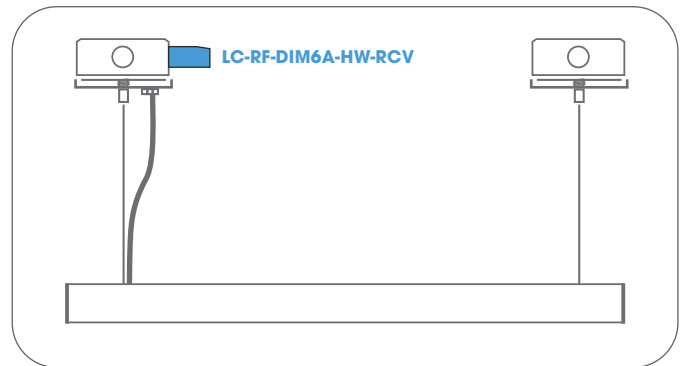

MODEL	LC-RF-DIM6A-HW-RCV
DESCRIPTIONS	0-10V RF Hardwire Receiver
INPUT VOLTAGE	120V - 277V AC
INPUT CURRENT MAX	120V - 6A / 277V - 3A
STAND BY POWER	<1W
OUTPUT POWER MAX	120V - 720W / 277V - 831W
LIN SERIES DIRECT	120V - 80FT / 277V - 100FT
LIN SERIES DIRECT/INDIRECT	120V - 60FT / 277V - 70FT
AMBIENT TEMPERATURE, ta	-4F° - 113F°
STORAGE TEMPERATURE	-13F° - 131F°
MAX. RELATIVE HUMIDITY	0-75%, non condensing
ENVIRONMENT	Indoor, Dry IP20