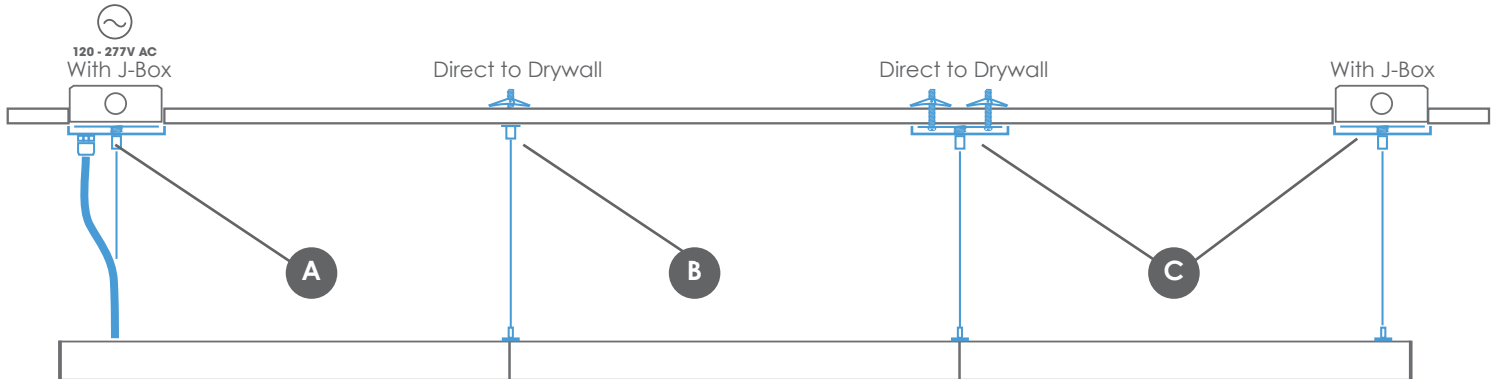

Fixture Type
Project
Notes

MOUNTING ACCESSORIES PENDANT MOUNT

A

LIN-PD-KIT-PF-WH-8FT

Pendant mounting kit with power feed canopy and mounting accessories. White canopy, cord 8Ft air-craft cable and cord. Indoor, Dry.

LIN-PD-KIT-PF-WH-20FT

Pendant mounting kit with power feed canopy and mounting accessories. White canopy, cord 20Ft air-craft cable and cord. Indoor, Dry.

LIN-PD-KIT-PF-BK-8FT

Pendant mounting kit with power feed canopy and mounting accessories. Black canopy, cord 8Ft air-craft cable and cord. Indoor, Dry.

LIN-PD-KIT-PF-BK-20FT

Pendant mounting kit with power feed canopy and mounting accessories. Black canopy, cord 20Ft air-craft cable and cord. Indoor, Dry.

B

LIN-PD-KIT-DC-8FT

Pendant direct mounting kit 8Ft air-craft cable Indoor, Dry.

LIN-PD-KIT-DC-20FT

Pendant direct mounting kit 20Ft air-craft cable Indoor, Dry.

C

LIN-PD-KIT-NF-WH-8FT

Pendant mounting kit with non-power canopy and mounting accessories. White canopy, cord 8Ft air-craft cable and cord. Indoor, Dry.

LIN-PD-KIT-NF-WH-20FT

Pendant mounting kit with non-power canopy and mounting accessories. White canopy, cord 20Ft air-craft cable and cord. Indoor, Dry.

LIN-PD-KIT-NF-BK-8FT

Pendant mounting kit with non-power canopy and mounting accessories. Black canopy, cord 8Ft air-craft cable and cord. Indoor, Dry.

LIN-PD-KIT-NF-BK-20FT

Pendant mounting kit with non-power canopy and mounting accessories. Black canopy, cord 20Ft air-craft cable and cord. Indoor, Dry.

POWER FEED CABLE
18/5 AWG WIRE