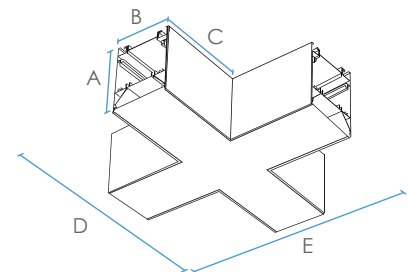

## LIT CONNECTORS

	SHAPE	CCT	LENS	FINISH
<b>PART NUMBER</b>	LIN - D - L - [ ] - OP - [ ]			
<b>DESCRIPTION</b>	90° L Shaped Lit Connector			
<b>LUMEN</b>	660 Lm			
<b>ENVIRONMENT</b>	Indoor, Dry			
<b>DIMENSIONS</b>	A 3 3/16" (88 mm)	B 2 1/2" (63 mm)	C 4 7/16" (113 mm)	D 6 15/16" (176 mm) E 6 15/16" (176 mm)

**LIN-JBR 1 included**  
Metal support bracket with latch & hook locking mechanism

	SHAPE	CCT	LENS	FINISH
<b>PART NUMBER</b>	LIN - D - T - [ ] - OP - [ ]			
<b>DESCRIPTION</b>	2 x 90° T Shaped Lit Connector			
<b>LUMEN</b>	1000 Lm			
<b>ENVIRONMENT</b>	Indoor, Dry			
<b>DIMENSIONS</b>	A 3 3/16" (88 mm)	B 2 1/2" (63 mm)	C 4 7/16" (113 mm)	D 6 15/16" (176 mm) E 11 3/8" (289 mm)

**LIN-JBR 2 included**  
Metal support bracket with latch & hook locking mechanism

	SHAPE	CCT	LENS	FINISH
<b>PART NUMBER</b>	LIN - D - X - [ ] - OP - [ ]			
<b>DESCRIPTION</b>	4 x 90° X Shaped Lit Connector			
<b>LUMEN</b>	1320 Lm			
<b>ENVIRONMENT</b>	Indoor, Dry			
<b>DIMENSIONS</b>	A 3 3/16" (88 mm)	B 2 1/2" (63 mm)	C 4 7/16" (113 mm)	D 11 3/8" (289 mm) E 11 3/8" (289 mm)