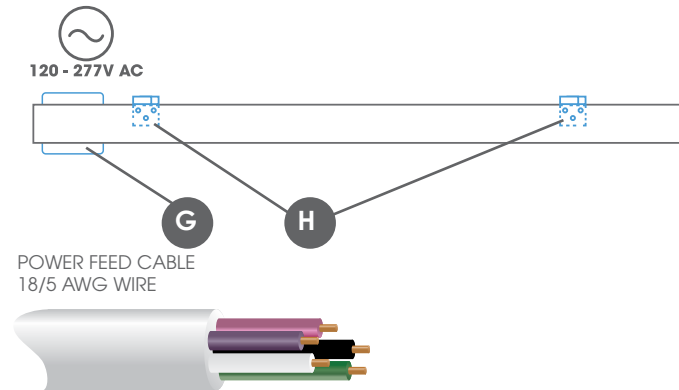

Fixture Type
Project
Notes

MOUNTING ACCESSORIES WALL MOUNT