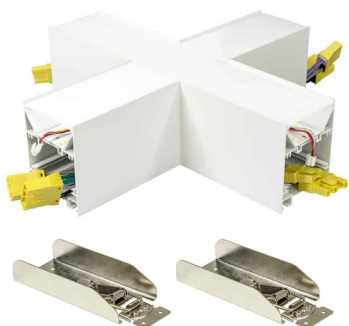

## LIT CONNECTORS

	SHAPE	CCT	LENS	FINISH
<b>PART NUMBER</b>	LIN - D - L - [ ] - OP - [ ]			
<b>DESCRIPTION</b>	90° L Shaped Lit Connector			
<b>LUMEN</b>	660 Lm			
<b>ENVIRONMENT</b>	Indoor, Dry			
<b>DIMENSIONS</b>	A 3 3/16" (88 mm)	B 2 1/2" (63 mm)	C 4 7/16" (113 mm)	D 6 15/16" (176 mm) E 6 15/16" (176 mm)

**LIN-JBR 1 included**  
Metal support bracket with latch & hook locking mechanism

	SHAPE	CCT	LENS	FINISH
<b>PART NUMBER</b>	LIN - D - T - [ ] - OP - [ ]			
<b>DESCRIPTION</b>	2 x 90° T Shaped Lit Connector			
<b>LUMEN</b>	1000 Lm			
<b>ENVIRONMENT</b>	Indoor, Dry			
<b>DIMENSIONS</b>	A 3 3/16" (88 mm)	B 2 1/2" (63 mm)	C 4 7/16" (113 mm)	D 6 15/16" (176 mm) E 11 3/8" (289 mm)

**LIN-JBR 2 included**  
Metal support bracket with latch & hook locking mechanism

	SHAPE	CCT	LENS	FINISH
<b>PART NUMBER</b>	LIN - D - X - [ ] - OP - [ ]			
<b>DESCRIPTION</b>	4 x 90° X Shaped Lit Connector			
<b>LUMEN</b>	1320 Lm			
<b>ENVIRONMENT</b>	Indoor, Dry			
<b>DIMENSIONS</b>	A 3 3/16" (88 mm)	B 2 1/2" (63 mm)	C 4 7/16" (113 mm)	D 11 3/8" (289 mm) E 11 3/8" (289 mm)