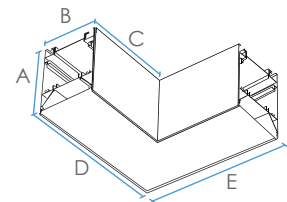

## LIT CONNECTORS

	SHAPE	CCT	LENS	FINISH
<b>PART NUMBER</b>	LIN - D - L - [ ] - OP - [ ]			
<b>DESCRIPTION</b>	90° L Shaped Lit Connector			
<b>LUMEN</b>	660 Lm			
<b>ENVIRONMENT</b>	Indoor, Dry			
<b>DIMENSIONS</b>	A 3 3/16" (88 mm)	B 2 1/2" (63 mm)	C 4 7/16" (113 mm)	D 6 15/16" (176 mm) E 6 15/16" (176 mm)

**LIN-JBR 1 included**  
Metal support bracket with latch & hook locking mechanism

	SHAPE	CCT	LENS	FINISH
<b>PART NUMBER</b>	LIN - D - T - [ ] - OP - [ ]			
<b>DESCRIPTION</b>	2 x 90° T Shaped Lit Connector			
<b>LUMEN</b>	1000 Lm			
<b>ENVIRONMENT</b>	Indoor, Dry			
<b>DIMENSIONS</b>	A 3 3/16" (88 mm)	B 2 1/2" (63 mm)	C 4 7/16" (113 mm)	D 6 15/16" (176 mm) E 11 3/8" (289 mm)