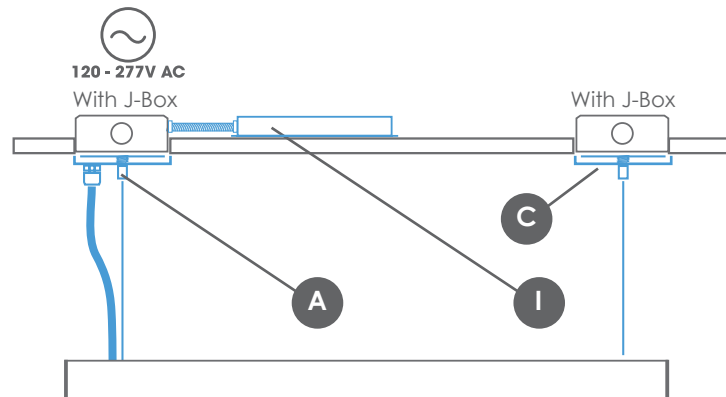

REMOTE EMERGENCY BATTERY