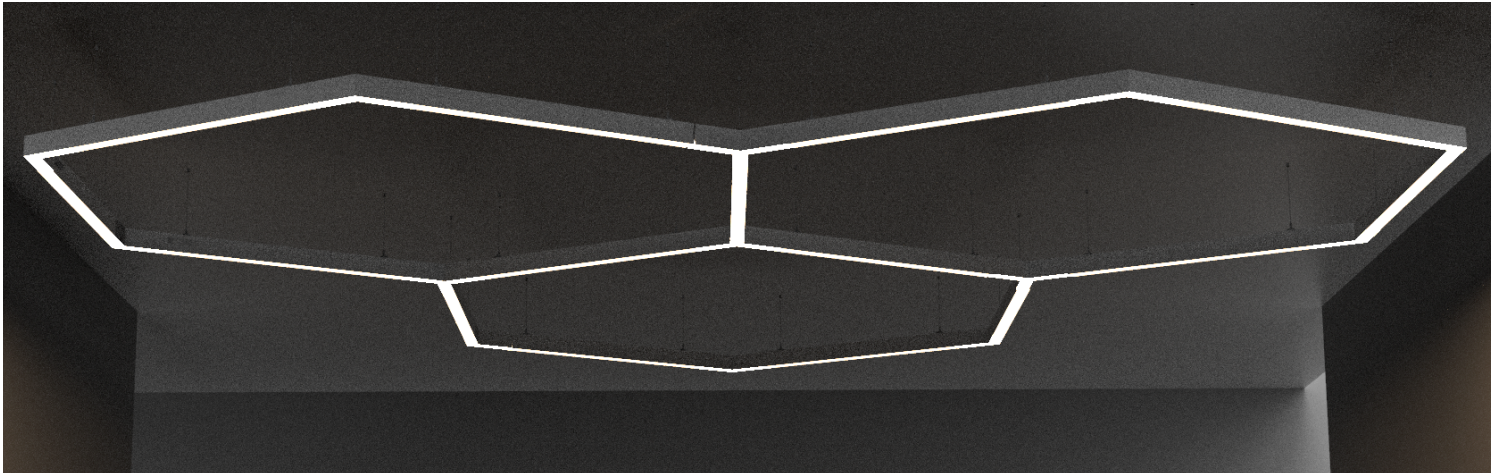

Fixture Type
Project
Notes

LIT CONNECTORS ... continued

	SHAPE	CCT	LENS	FINISH
PART NUMBER	LIN - D - V -		OP -	
DESCRIPTION	120° V Shaped Lit Connector			
LUMEN	660 Lm			
ENVIRONMENT	Indoor, Dry			
DIMENSIONS	A 3 3/16" (88mm)	B 2 1/2" (63 mm)	C 4 7/16" (113 mm)	D 6 5/16" (160 mm)