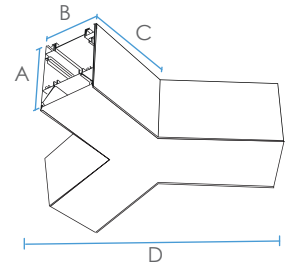

**LIN-JBR 2 included**  
Metal support bracket with latch & hook locking mechanism

	SHAPE	CCT	LENS	FINISH
<b>PART NUMBER</b>	LIN - D - X - [ ] - OP - [ ]			
<b>DESCRIPTION</b>	4 x 90° X Shaped Lit Connector			
<b>LUMEN</b>	1320 Lm			
<b>ENVIRONMENT</b>	Indoor, Dry			
<b>DIMENSIONS</b>	A 3 3/16" (88 mm)	B 2 1/2" (63 mm)	C 4 7/16" (113 mm)	D 11 3/8" (289 mm) E 11 3/8" (289 mm)

## LIT CONNECTORS ... continued

	SHAPE	CCT	LENS	FINISH
<b>PART NUMBER</b>	LIN - D - V -		OP -	
<b>DESCRIPTION</b>	120° V Shaped Lit Connector			
<b>LUMEN</b>	660 Lm			
<b>ENVIRONMENT</b>	Indoor, Dry			
<b>DIMENSIONS</b>	A 3 3/16" (88mm)	B 2 1/2" (63 mm)	C 4 7/16" (113 mm)	D 6 5/16" (160 mm)

**LIN-JBR 1 included**  
Metal support bracket with latch & hook locking mechanism

	SHAPE	CCT	LENS	FINISH
<b>PART NUMBER</b>	LIN - D - Y -		OP -	
<b>DESCRIPTION</b>	120° Y Shaped Lit Connector			
<b>LUMEN</b>	1000 Lm			
<b>ENVIRONMENT</b>	Indoor, Dry			
<b>DIMENSIONS</b>	A 3 3/16" (88 mm)	B 2 1/2" (63 mm)	C 4 7/16" (113 mm)	D 4 7/16" (113 mm)