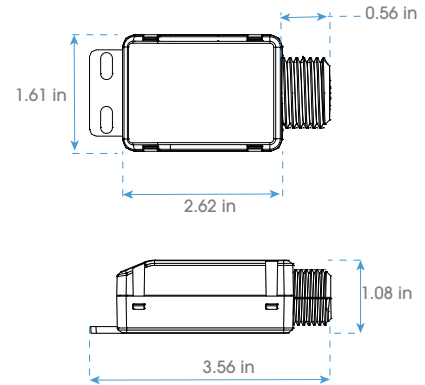

Fixture Type
Project
Notes

RF DIMMING