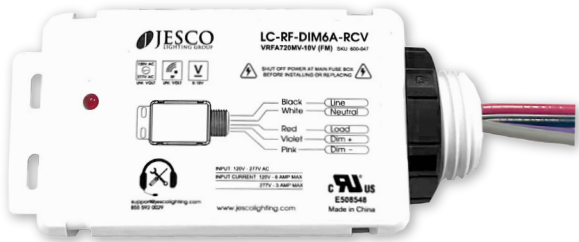

Fixture Type
Project
Notes

RF DIMMING