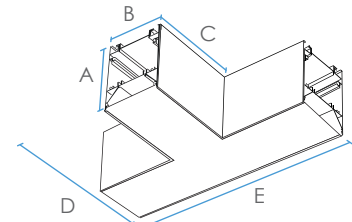

## LIT CONNECTORS

	SHAPE	CCT	LENS	FINISH
<b>PART NUMBER</b>	LIN - D - L - [ ] - OP - [ ]			
<b>DESCRIPTION</b>	90° L Shaped Lit Connector			
<b>LUMEN</b>	660 Lm			
<b>ENVIRONMENT</b>	Indoor, Dry			
<b>DIMENSIONS</b>	A 3 3/16" (88 mm)	B 2 1/2" (63 mm)	C 4 7/16" (113 mm)	D 6 15/16" (176 mm) E 6 15/16" (176 mm)

**LIN-JBR 1 included**  
Metal support bracket with latch & hook locking mechanism

	SHAPE	CCT	LENS	FINISH
<b>PART NUMBER</b>	LIN - D - T - [ ] - OP - [ ]			
<b>DESCRIPTION</b>	2 x 90° T Shaped Lit Connector			
<b>LUMEN</b>	1000 Lm			
<b>ENVIRONMENT</b>	Indoor, Dry			
<b>DIMENSIONS</b>	A 3 3/16" (88 mm)	B 2 1/2" (63 mm)	C 4 7/16" (113 mm)	D 6 15/16" (176 mm) E 11 3/8" (289 mm)

**LIN-JBR 2 included**  
Metal support bracket with latch & hook locking mechanism

	SHAPE	CCT	LENS	FINISH
<b>PART NUMBER</b>	LIN - D - X - [ ] - OP - [ ]			
<b>DESCRIPTION</b>	4 x 90° X Shaped Lit Connector			
<b>LUMEN</b>	1320 Lm			
<b>ENVIRONMENT</b>	Indoor, Dry			
<b>DIMENSIONS</b>	A 3 3/16" (88 mm)	B 2 1/2" (63 mm)	C 4 7/16" (113 mm)	D 11 3/8" (289 mm) E 11 3/8" (289 mm)