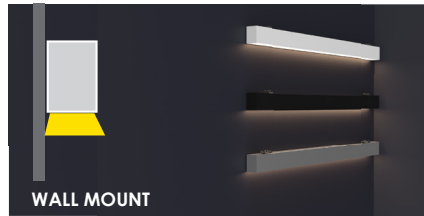

LIN-D

LED LINEAR
DIRECT LINEAR LIGHTING

Fixture Type
Project
Notes

JESCO's LIN Series is a versatile linear lighting system with a modern aesthetic, offering a uniform light distribution that meets a variety of design needs, whether the project calls for pendant mounting, surface mounting, wall mounting or a combination thereof. The LIN Series of extra-rigid sleek aluminum housing in 8ft, 4ft and 2ft lengths, may be easily connected to form long linear runs. Straight runs can be combined with preassembled lit-connectors in X, L and T configurations to create intricate patterns and forms. An easily accessible, on-board, CCT toggle switch allows users to select, and later change, between 3000K/3500K/4000K color temperatures. An opal polycarbonate lens offers perfect diffusion.

Field Adjustable CCT 3000K-3500K-4000K

120 - 277V AC

110° BEAM

0-10V DIMMABLE

AI POWER COATED

INDOOR DRY

L70 50,000 HOURS

5 YEAR WARRANTY

DLC LISTED

ETL LISTED Intertek

SPECIFICATIONS

INPUT VOLTAGE	Universal 120-277V AC
WATTAGE	24 - 15W | 48 - 30W | 72 - 45W | 96 - 60W
LUMENS	Up to 1010 Lm/ft @ 3500K
CRI	90+
BEAM ANGLE	110°
DIMMING¹	0-10V, RF see page 7
	CASAMBI READY see page 8

DIMENSIONS	2 1/2" W x 3 3/8" H | 63mm W x 88mm H
LENGTH OPTIONS	24 - 24 1/2" | 48 - 47 1/4" | 72 - 70 7/8" | 96 - 94 1/2"
MAX CONNECTED LENGTH	120V - 80Ft / 277V - 184Ft
ENVIRONMENT	Indoor - Dry
CERTIFICATIONS	cETLus Listed
WARRANTY²	5 Years

¹ Effectively dim down to 5% on linear runs, 10% on runs with lit connectors.
² See published warranty terms for detailed information

PERFORMANCE