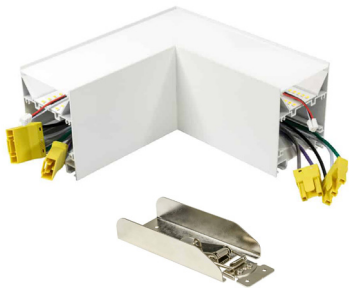

## LIT CONNECTORS

	SHAPE	CCT	LENS	FINISH
<b>PART NUMBER</b>	LIN - D - L - [ ] - OP - [ ]			
<b>DESCRIPTION</b>	90° L Shaped Lit Connector			
<b>LUMEN</b>	660 Lm			
<b>ENVIRONMENT</b>	Indoor, Dry			
<b>DIMENSIONS</b>	A 3 3/16" (88 mm)	B 2 1/2" (63 mm)	C 4 7/16" (113 mm)	D 6 15/16" (176 mm) E 6 15/16" (176 mm)

**LIN-JBR 1 included**  
Metal support bracket with latch & hook locking mechanism

	SHAPE	CCT	LENS	FINISH
<b>PART NUMBER</b>	LIN - D - T - [ ] - OP - [ ]			
<b>DESCRIPTION</b>	2 x 90° T Shaped Lit Connector			
<b>LUMEN</b>	1000 Lm			
<b>ENVIRONMENT</b>	Indoor, Dry			
<b>DIMENSIONS</b>	A 3 3/16" (88 mm)	B 2 1/2" (63 mm)	C 4 7/16" (113 mm)	D 6 15/16" (176 mm) E 11 3/8" (289 mm)