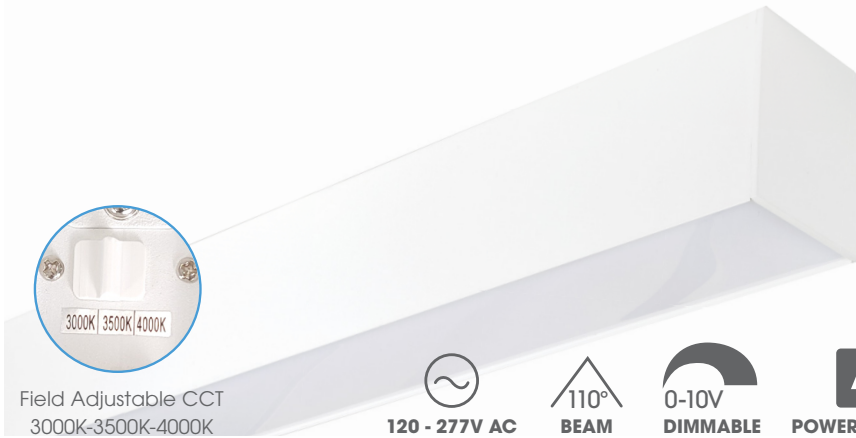

# LIN-D

LED LINEAR  
DIRECT LINEAR LIGHTING

Fixture Type
Project
Notes

JESCO's LIN Series is a versatile linear lighting system with a modern aesthetic, offering a uniform light distribution that meets a variety of design needs, whether the project calls for pendant mounting, surface mounting, wall mounting or a combination thereof. The LIN Series of extra-rigid sleek aluminum housing in 8ft, 4ft and 2ft lengths, may be easily connected to form long linear runs. Straight runs can be combined with preassembled lit-connectors in X, L and T configurations to create intricate patterns and forms. An easily accessible, on-board, CCT toggle switch allows users to select, and later change, between 3000K/3500K/4000K color temperatures. An opal polycarbonate lens offers perfect diffusion.