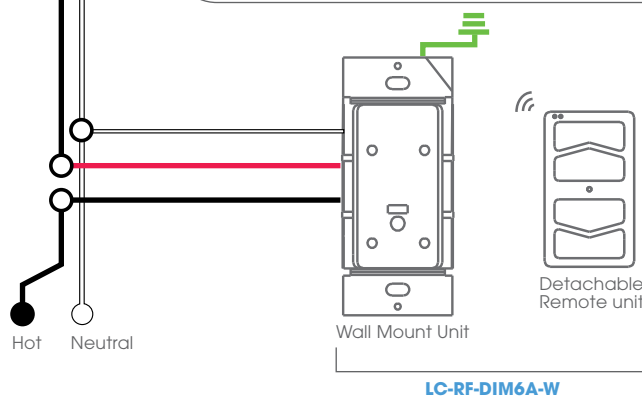

MODEL	LC-RF-DIM6A-W
DESCRIPTIONS	0-10V RF Wall Dimming Switch
INPUT VOLTAGE	120V - 277V AC
INPUT CURRENT MAX	120V - 6A / 277V - 3A
CHARGING OUTPUT	5V DC, 60mA
OPERATING RANGE	25 Ft
ENVIRONMENT	Indoor, Dry IP20