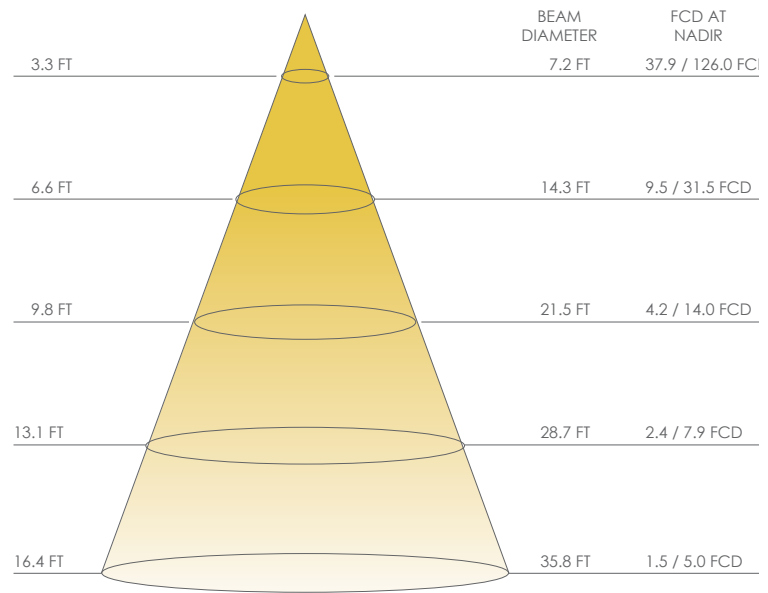

PHOTOMETRIC 3500K 48in. SAMPLE