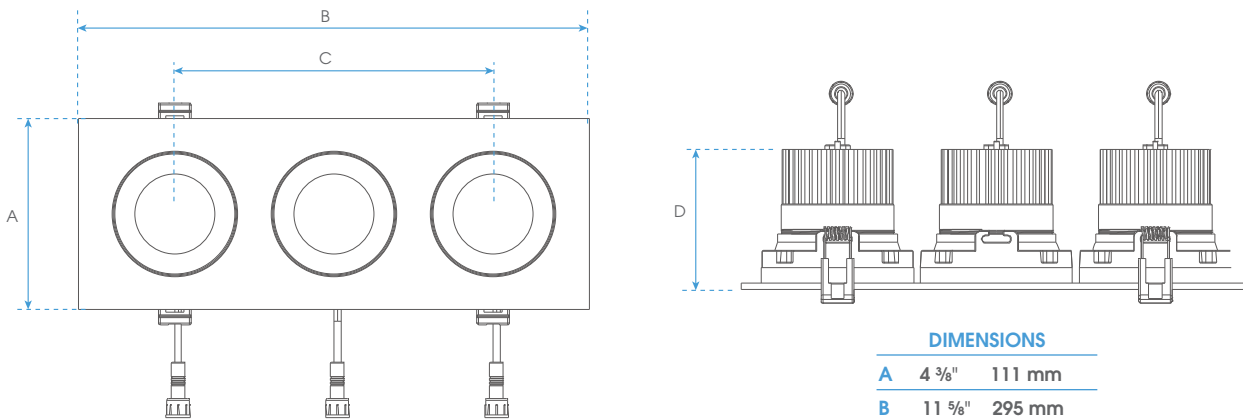

## TECHNICAL DRAWING

### DIMENSIONS

A	4 3/8"	111 mm
B	4 3/8"	111 mm
C	3 1/4"	83 mm

### DIMENSIONS

A	4 3/8"	111 mm
B	7 7/8"	200 mm
C	3 1/2"	89 mm
D	3 1/4"	83 mm

### DIMENSIONS

A	4 3/8"	111 mm
B	11 5/8"	295 mm
C	7 1/4"	184 mm
D	3 1/4"	83 mm

- 1-HEAD** 3 3/4" Ø (95 mm)
- 2-HEAD** 7 7/8" x 3 3/4" (186 x 95 mm)
- 3-HEAD** 11" x 3 3/4" (278 x 95 mm)

OVERHEAD