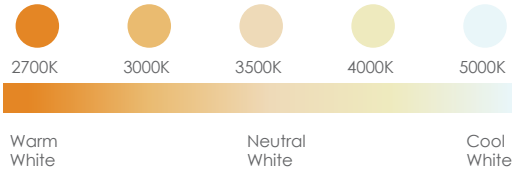

COLOR TEMPERATURE

ORDERING INFO - ACCESSORIES

(Sold separately)

MODEL
RLH-23354-NC-UNI

New construction mounting plate with hanger bars for 1 light.
Dims: 13 1/2" L x 9" W x 7/8" H

MODEL
ML5-MP

New construction mounting plate with hanger bars for 2 or 3 lights.
Dims: 14 3/4" L x 11-7/8" W x 7/8" H

MODEL
EM-LIN

Emergency Battery Backup
Optional for ML5-1 only

ORDERING INFO

Light Engine with LED and 120V Driver

BK - Black	WH - White	MODEL ML5	-	LIGHTS 1 - Light 2 - Light 3 - Light	-	INPUT 1 - 120V AC	-	WATTAGE 12 - 12W	-	BEAM ANGLE M - 40°	-	CCT SW5 Switchable CCT (27/30/35/40/50) 90 CRI	-	FINISH BK - Black WH - White

NY 15 Harbor Park Drive
Port Washington, NY 11050

Main 800 527 7796
Fax 855 265 5768

CA 219 South 6th Ave
City of Industry, CA 91746

Main 800 527 7796
Fax 855 265 5768

support@jescolighting.com
Tech Support 855 592 0029