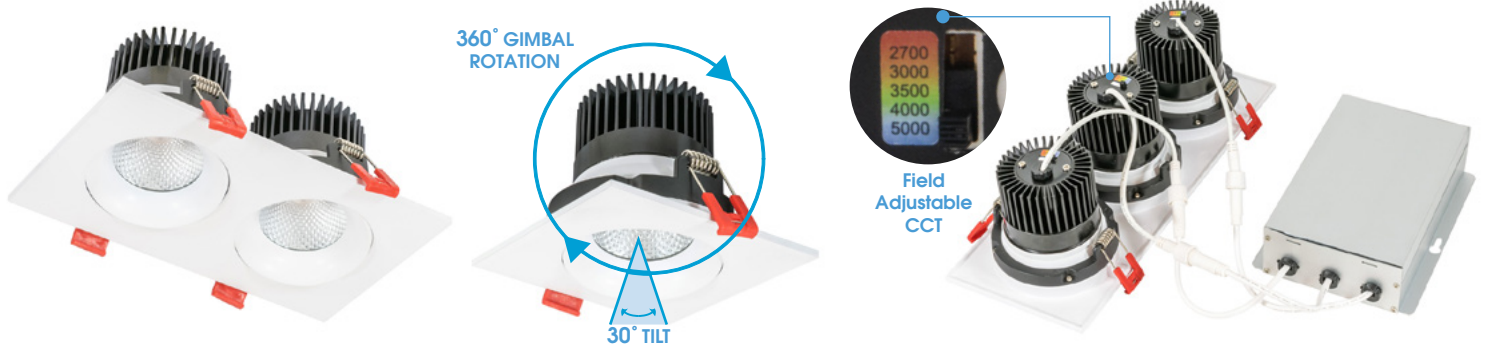

## DIMMABLE LED MODULINEAR SERIES MULTI-LIGHT WITH SWITCHABLE CCT

Fixture Type
Project
Notes

The latest addition to JESCO Lighting's multiple recessed downlights is the ML5 Modulinear Series. Designed to integrate perfectly with modern contemporary spaces, the ML5 provides a visually clean geometric look for upscale retail, offices, hospitality venues including restaurants, hotels, public spaces; galleries and museums; high-end residential spaces. Features Contemporary flush-to-ceiling design with adjustable gimbals provides a 15° tilt and 360° rotation. Offered in 1-, 2-, and 3-light configurations in a beautiful white or black finish. Aluminum construction with exceptional thermal management ensures long operating life. Switchable 5-level color temperature from a warm 2700K to a cool 5000K facilitates easy lighting change as the interiors of the space changes. Suitable for Remodel and New Construction ceilings with optional mounting plates, Airtight and IC-rated housings. The one-light ML5 fixture is available with emergency ballast option. Triac dimming.

### SPECIFICATIONS

	ML5-1-112M	ML5-2-112M	ML5-3-112M
<b>WATTAGE</b>	12W	24W	36W
<b>LUMENS</b>	800 Lm	1600 Lm	2400 Lm
<b>CUT-OUT</b>	3-3/4"	3-3/4" x 7-1/4"	3-3/4" x 10-1/4"
<b>INPUT VOLTAGE</b>	120V AC		
<b>EFFICACY</b>	67 Lm/W		
<b>CRI</b>	90+		
<b>BEAM ANGLE</b>	40°		
<b>DIMMING<sup>1</sup></b>	Triac		
<b>RATINGS</b>	IC, Airtight		
<b>ENVIRONMENT</b>	Indoor - Wet		
<b>CERTIFICATIONS</b>	cETLus, T24 Compliant		
<b>LUMEN MAINTENANCE</b>	50,000 hours		
<b>INCLUDES</b>	120V Driver		
<b>OPTIONAL</b>	New construction pre-mounting plate		
<b>WARRANTY<sup>2</sup></b>	5 years		

### ORDERING INFO - ACCESSORIES

(Sold separately)

**MODEL**  
**RLH-23354-NC-UNI**

New construction mounting plate with hanger bars for 1 light.  
 Dims: 13 1/2" L x 9" W x 7/8" H

**MODEL**  
**ML5-MP**

New construction mounting plate with hanger bars for 2 or 3 lights.  
 Dims: 14 3/4" L x 11-7/8" W x 7/8" H