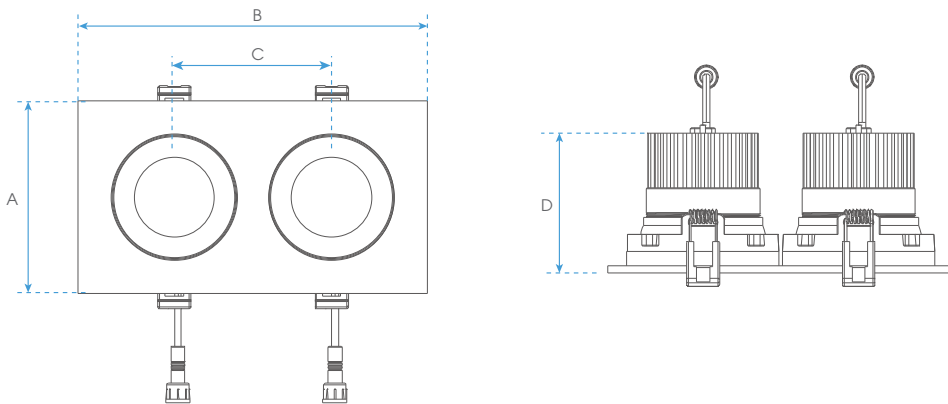

## TECHNICAL DRAWING

### DIMENSIONS

A	4 3/8"	111 mm
B	4 3/8"	111 mm
C	3 1/4"	83 mm

### DIMENSIONS

A	4 3/8"	111 mm
B	7 7/8"	200 mm
C	3 1/2"	89 mm
D	3 1/4"	83 mm

### DIMENSIONS

A	4 3/8"	111 mm
B	11 5/8"	295 mm
C	7 1/4"	184 mm
D	3 1/4"	83 mm

- 1-HEAD** 3 3/4" Ø (95 mm)
- 2-HEAD** 7 7/8" x 3 3/4" (186 x 95 mm)
- 3-HEAD** 11" x 3 3/4" (278 x 95 mm)

OVERHEAD