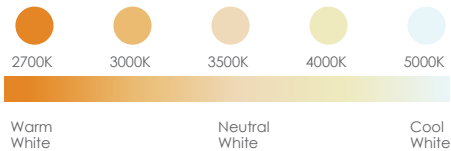

SPECIFICATIONS

INPUT VOLTAGE	120V AC
WATTAGE	8 W
LUMENS	600 Lm
EFFICACY	75 Lm/W
CRI	90+
BEAM ANGLE	38°
DIMMING ¹	TRIAC Dimming
CUT-OUT	Round: 2-7/8" Square: 2-7/8" x 2-7/8"

RATINGS	IC, Airtight
ENVIRONMENT	Indoor - Wet
CERTIFICATIONS	cETLus, T24 Compliant
LUMEN MAINTENANCE	50,000 hours
INCLUDES	Remote driver
REQUIRED	Round or square mud-in flange
OPTIONAL	RLH-23354-NC-UNI for round mud-in flange only
WARRANTY ²	5 years

¹ Effectively dim down to 10%
² See published warranty terms for detailed information

PERFORMANCE

CCT selectable via switch on heatsink

COLOR TEMPERATURE ³	LUMEN ⁴	WATTAGE	EFFICACY	CRI
SW5 (27/30/35/40/50K) ⁵	600 Lm	8 W	75 Lm/W	90+