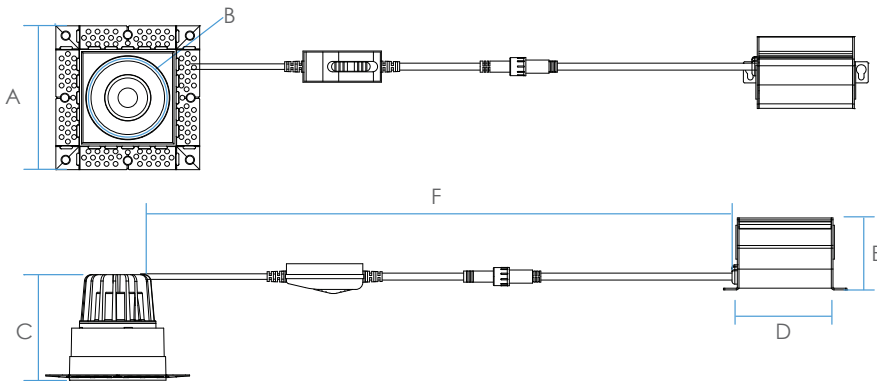

(Sold separately)

	MODEL RLH-23354-NC-UNI
	Universal mounting plate with hanger bars. For cutout sizes: 2-1/8", 2-7/8", 3-3/4" or 5-1/4"

STEP 2 - Optional Trim (Sold separately)

		MODEL
RLT-25-RTL-WH	RLT-25-STL-WH	RLT-25-RTL-WH - Round White Finish Trim RLT-25-STL-WH - Square White Finish Trim

RLF-2508

2" LED MINIATURE TRIMLESS
RECESSED DOWNLIGHTS

Fixture Type
Project
Notes

TECHNICAL DRAWING

DIMENSIONS

A	3-1/2"	90 mm
B	2-1/2"	61 mm
C	2-1/2"	61 mm
D	2"	90 mm
E	17"	430 mm

DIMENSIONS

A	4" x 4"	90 mm
B	2-1/2"	60 mm
C	3"	76 mm
D	3-1/2"	90 mm
E	2"	52 mm
E	17"	430 mm

TRIM OPTIONS

PART NUMBER	RLF-25-RLT-WH
DESCRIPTION	White Finish Round Mud-in Trim
ENVIROMENT	Indoor, Wet
DIMENSIONS	3-1/2" Ø

PART NUMBER	RLF-25-SLT-WH
DESCRIPTION	White Finish Square Mud-in Trim
ENVIROMENT	Indoor, Wet
DIMENSIONS	4" x 4"