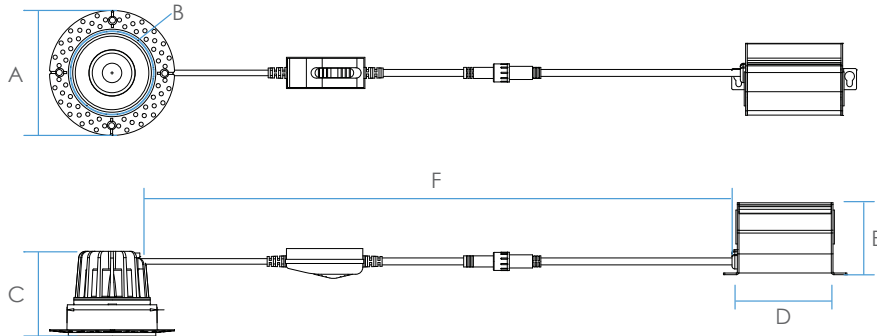

(Sold separately)

	MODEL RLH-23354-NC-UNI
	Universal mounting plate with hanger bars. For cutout sizes: 2-1/8", 2-7/8", 3-3/4" or 5-1/4"

STEP 2 - Optional Trim (Sold separately)

		MODEL
RLT-25-RTL-WH	RLT-25-STL-WH	RLT-25-RTL-WH - Round White Finish Trim RLT-25-STL-WH - Square White Finish Trim

RLF-2508

2" LED MINIATURE TRIMLESS
RECESSED DOWNLIGHTS

Fixture Type
Project
Notes

TECHNICAL DRAWING

DIMENSIONS

A	3-1/2"	90 mm
B	2-1/2"	61 mm
C	2-1/2"	61 mm
D	2"	90 mm
E	17"	430 mm

DIMENSIONS

A	4" x 4"	90 mm
B	2-1/2"	60 mm
C	3"	76 mm
D	3-1/2"	90 mm
E	2"	52 mm
E	17"	430 mm