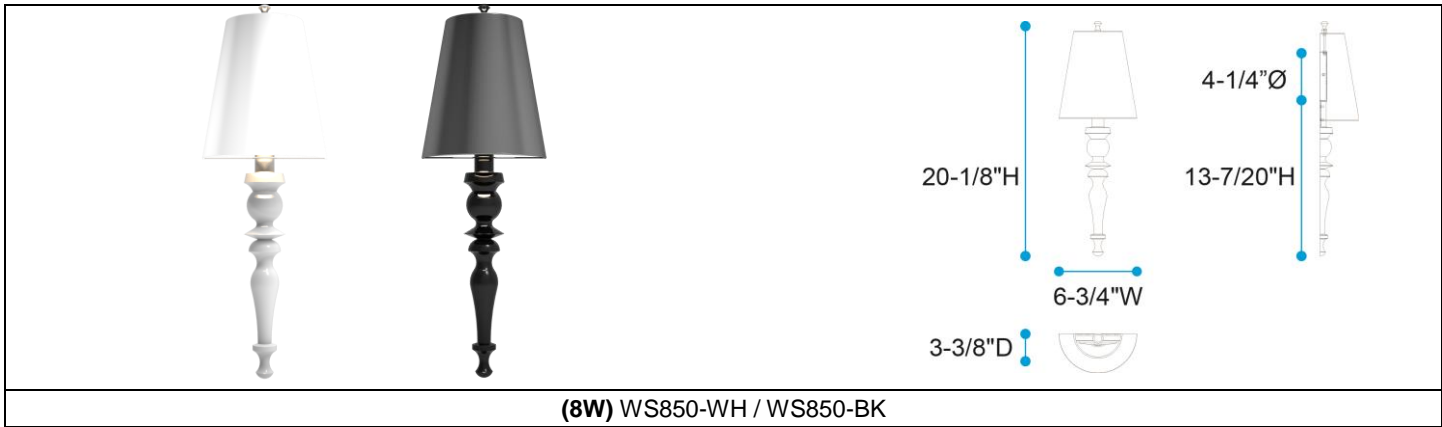

WS850 • SOHO

ADA LED Wall Fixture
Line Voltage LED Wall Sconce

Type	
Project	
Catalog No.	

(8W) WS850-WH / WS850-BK

DESCRIPTION

With Soho tradition meets chic. It has the look of a woodturning style body but it is made of modern polymer with a high gloss finish. The half lamp body construction allows it to have a minimum profile and protrude only 3-3/8 inches off a wall. The white lamp body and finial comes with a white opaque hardback shade with a silver interior lining. The black lamp body and finial comes with a black opaque hardback shade with a gold interior lining. Its aluminum backplate acts as a heatsink to ensure a long life span of it state of the art JESCO AC LED.

SPECIFICATIONS

Description	Soho LED Wall Fixture			
Input Voltage	120 VAC			
Wattage	WS850 (8W)			
Dimming	Incandescent/Triac & ELV			
CCT	2700K		3000K	
LED Lumens	977.22		866.87	
LED Efficacy	121.4		105.5	
Model WS850-	WH	BK	WH	BK
Delivered Lumens	346.40	308.22	385.29	355.99
Delivered Efficacy	43	38.3	45.6	42.2
CRI	90 CRI			
Lamp Life	50,000 hours			
Dimensions	WS 850-WH, BK (6-3/4"W 20-1/8"H 3-3/8"D)			
Environment	Indoor-Dry			
Certifications	ETL Listed			
Warranty	5 Years – see published warranty terms for detailed information.			