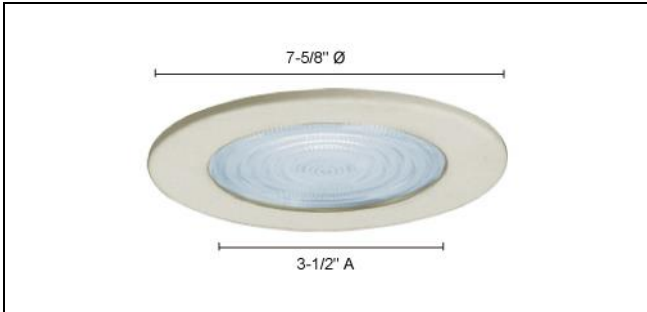

TM607

RECESSED LIGHTING
6" LINE VOLTAGE TRIMS

Type	
Project	
Catalog No.	

CATALOG INFORMATION

MODEL	TRIM FINISH
TM607	AB - Antique Bronze
	CH - Chrome
	PB - Polished Brass
	ST - Satin Chrome
	WH - White

Ordering Instructions
Example:

MODEL	-	FINISH
TM607	-	ST

COMPATIBLE LINE VOLTAGE HOUSINGS

RS6000B
Non-IC Universa Housing for New Construction
PAR16/30/38,R30/40,A19 120V 150W
Dimensions: 7"W x 10-1/4"L x 7-5/8"D
Hanger Bars: adj. 14-1/2" ~ 24-1/2"
Cutout: 6-3/8"Ø

DESCRIPTION

- 6" Shower Trim with Fresnel Lens. Line Voltage trim.
- Use PAR30, R30, 120V 75W Max. with IC and Non-IC housings
- Ideal for use in ceilings, cabinets and displays.
- Includes gasket for use in damp locations
- Dimensions: 3-1/2"A x 7-5/8"Ø
- Listings: UL and C-UL listed.